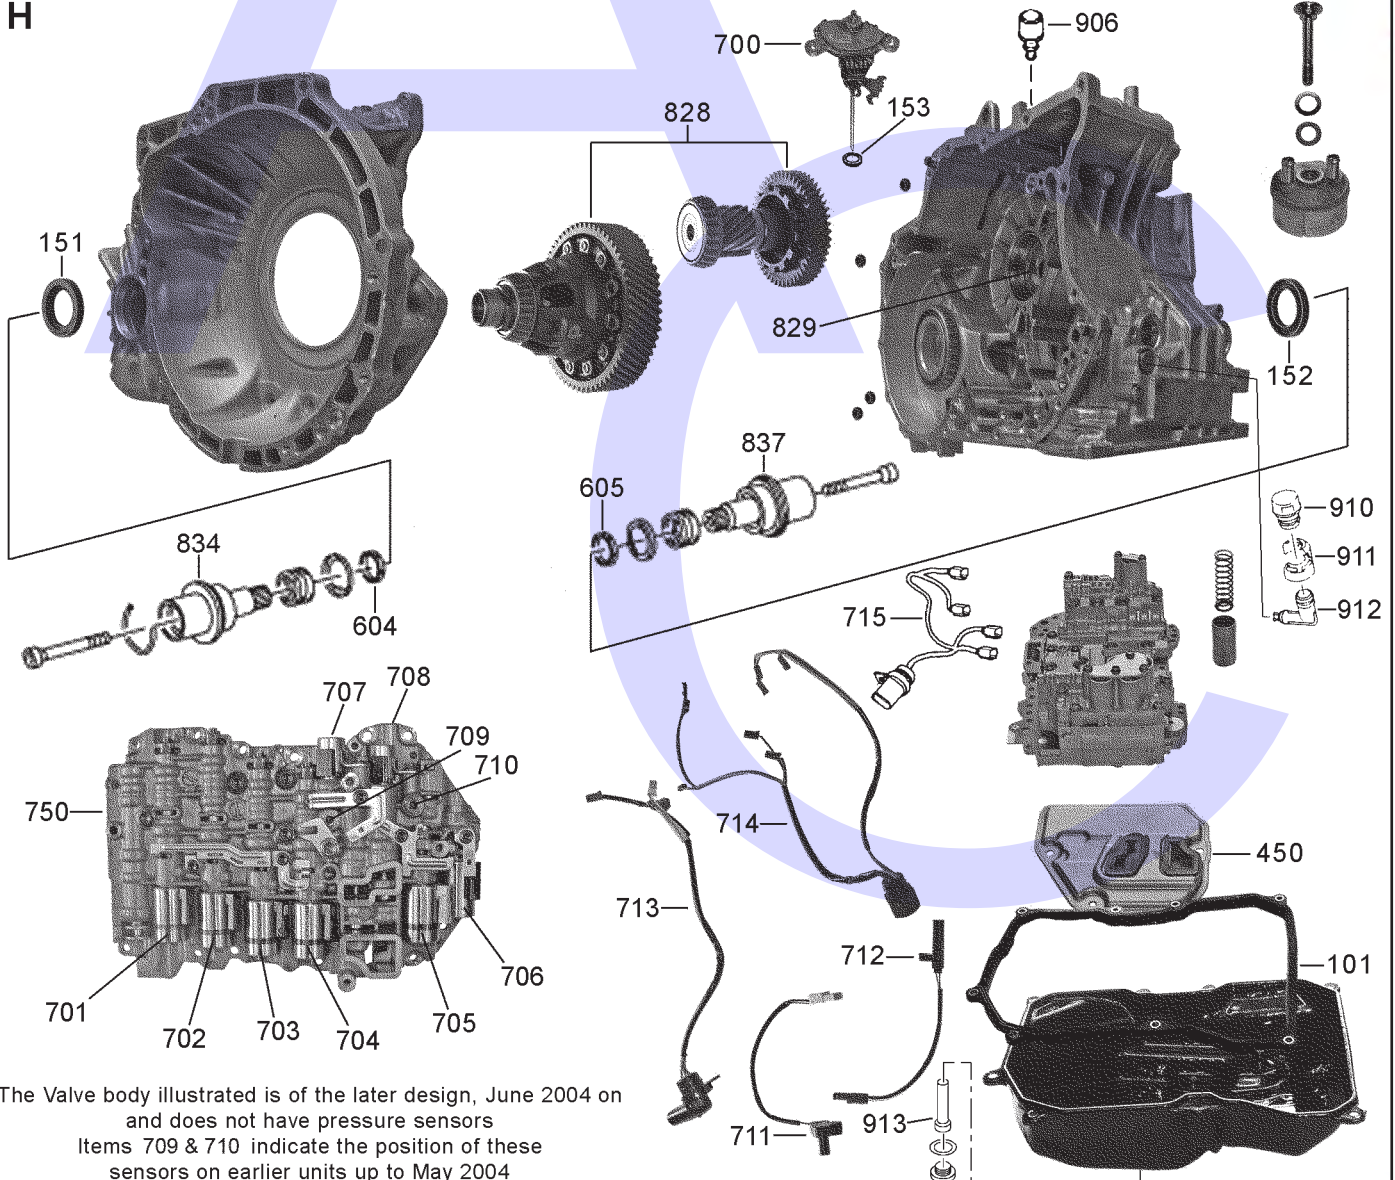

6 Speed FWD (Electronic Control)

AUTOMATIC CHOICE

THE AUTOMATIC TRANSMISSION PARTS WAREHOUSE

F

'B2' Brake Assembly

'K2' Clutch Assembly

G

'K2' Clutch Drum & Piston Assembly

'B2' Piston Assembly

H

The Valve body illustrated is of the later design, June 2004 on and does not have pressure sensors
 Items 709 & 710 indicate the position of these sensors on earlier units up to May 2004