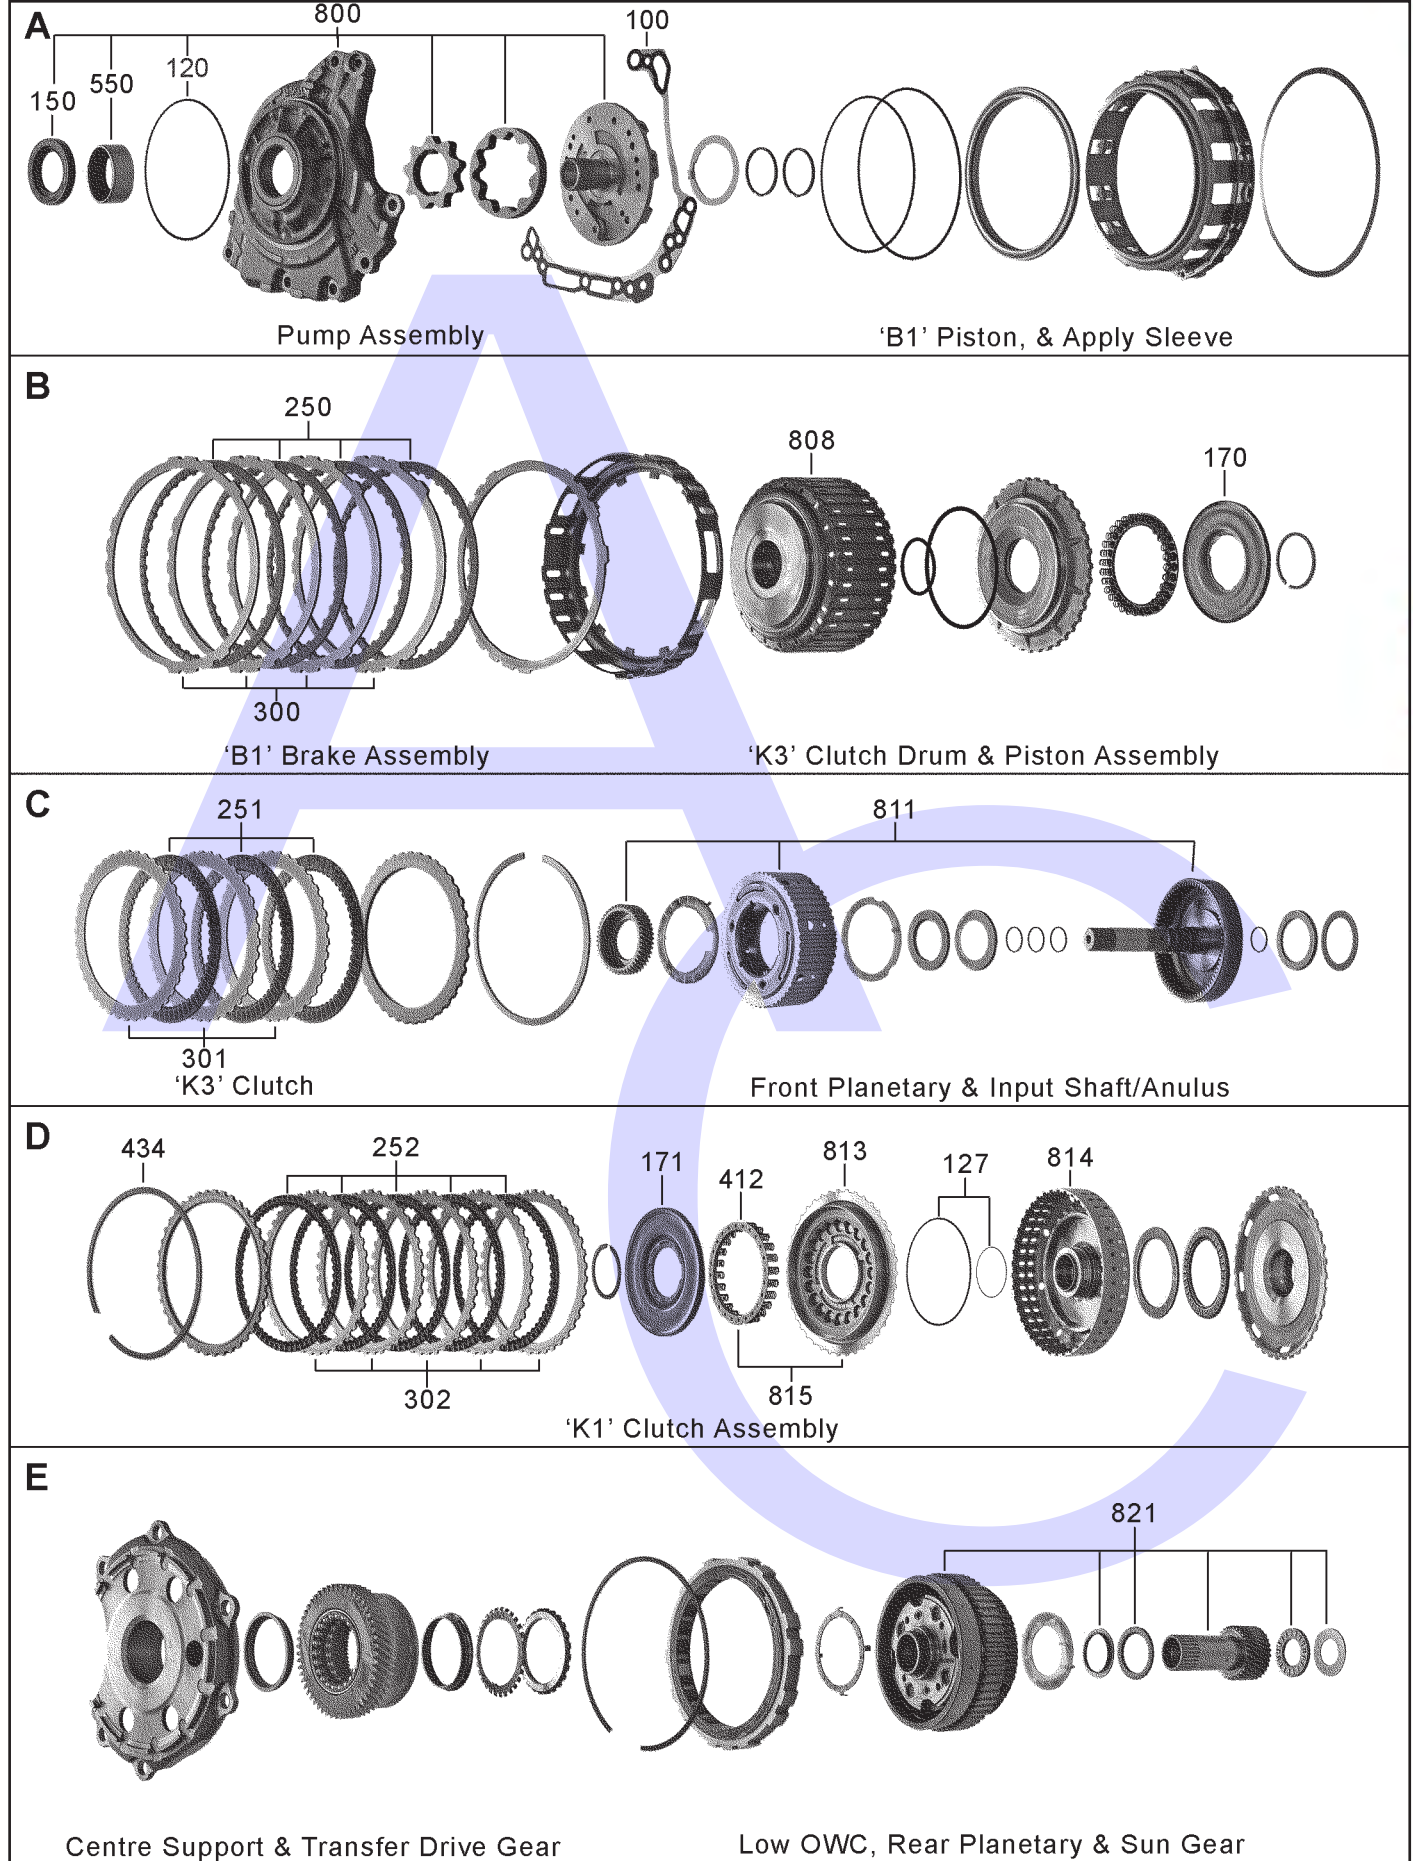

TF-60/61/62SN (VW/Audi 09G, 09K, 09M)(Seat, BMW, Skoda)

6 Speed FWD (Electronic Control)

AUTOMATIC CHOICE

THE AUTOMATIC TRANSMISSION PARTS WAREHOUSE