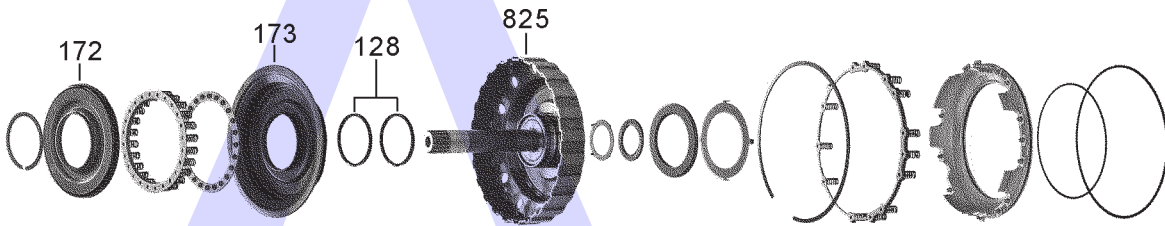

'B2' Brake Assembly

'K2' Clutch Assembly

'B2' Piston Assembly

'K2' Clutch Drum & Piston Assembly