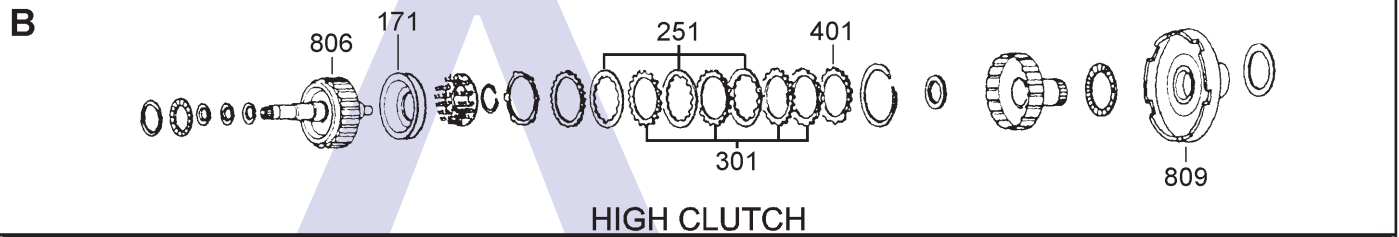

NISSAN RL4F03A/V, RE4F03A, RE4F03B 4 SPEED FWD (Electronic & Hydraulic Control)

AUTOMATIC CHOICE

THE AUTOMATIC TRANSMISSION PARTS WAREHOUSE

NISSAN RL4F03A/V, RE4F03A, RE4F03B

4 SPEED FWD (Electronic & Hydraulic Control)

AUTOMATIC CHOICE

THE AUTOMATIC TRANSMISSION PARTS WAREHOUSE

ILL NO.	DESCRIPTION	YEARS	QTY	PART NO
KITS				
Kit	Overhaul Kit (Transtec).....	91-ON	1	RL43.OHK01
Kit	Overhaul Kit Micra (Transtec) (With Duraprene Pan Gasket)...	04-ON	1	RL43.OHK02
Kit	Overhaul Kit (Precision).....	91-ON	1	RL43.OHK53
Kit	Valve Body Gasket Kit	93-99	1	RL4.GK03
Kit	Valve Body Gasket Kit	00-ON	1	RL4.GK04
GASKETS				
100F	Side Cover Gasket.....	91-ON	1	RL43.GAS02
101F	Pan Gasket	91-ON	1	RL43.GAS01
RUBBER COMPONENTS				
120A	Pump 'O' Ring.....	91-ON	1	RL43.OR01
METAL CLAD SEALS				
150A	Converter Seal All	91-ON	1	RL43.MCS01
151F	Axle Seal R/H Side 1.6	91-ON	1	RL43.MCS02
151F	Axle Seal R/H Side 2.0	91-ON	1	RL43.MCS03
152F	Axle Seal L/H Side 1.6.....	91-ON	1	RL43.MCS02
152F	Axle Seal L/H Side (2.0 Non Viscous)	91-ON	1	RL43.MCS02
152F	Axle Seal L/H Side (2.0 Viscous).....	91-ON	1	RL43.MCS04
MOULDED PISTONS				
171B	Direct/High Clutch (RE4F03B Micra)	03-ON	1	RL43.PIS01
NI	Damper Piston Direct/High Clutch (RE4F03B Micra)	03-ON	1	RL43.SPR01
FRICTION PLATES				
Kit	Friction Plate Kit.....	91-ON	1	RL43.FRK01
250A	Reverse Input (130mm OD x 1.95mm x 18T) ..	91-ON	2	RL43.FRP01
251B	High/3-4 (2.0Ltr Only) (104mm OD x 1.60mm x 20T) .	91-ON	4	RL43.FRP03
251B	High/3-4 (1.6 Ltr Only) (104mm OD x 2.00mm x 20T) ..	91-ON	3	RL43.FRP02
252D	Forward (126mm OD x 1.80mm x 30T) ..	91-ON	5	RL43.FRP04
253D	Overrun (117mm OD x 1.60mm x 18T)...	91-ON	3	RL43.FRP05
254E	Low & Reverse (150mm OD x 1.95mm x 30T) ..	91-ON	5	RL43.FRP06
254E	Low & Reverse (150mm OD x 2.00mm x 30T) (Different Tooth Profile to FRP06)	97-ON	5	RL43.FRP07
STEEL PLATES				
Kit	Steel Plate (Aftermarket) (RL4F03A/V 1.6, 2.0 Ltr).....	91-ON	1	RL43.STK01
Kit	Steel Plate (Alto) (RL4F03A/V 1.6, 2.0 Ltr).....	91-94	1	RL4.STK51