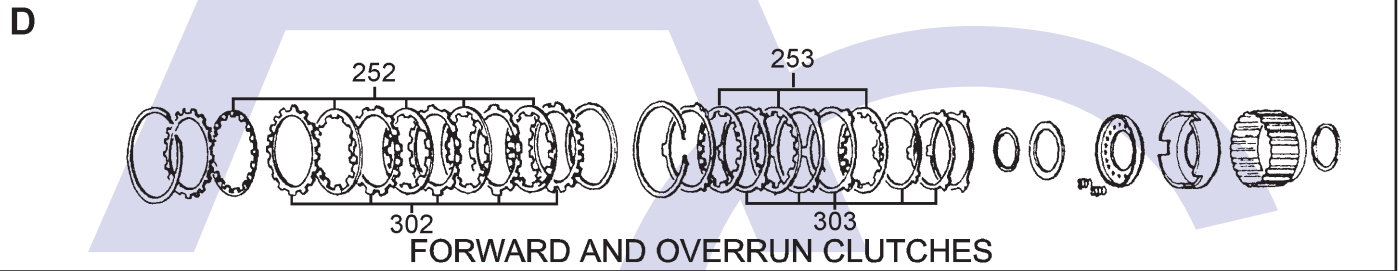

NISSAN RL4F03A/V, RE4F03A, RE4F03B 4 SPEED FWD (Electronic & Hydraulic Control)

AUTOMATIC CHOICE

THE AUTOMATIC TRANSMISSION PARTS WAREHOUSE

NISSAN RL4F03A/V, RE4F03A, RE4F03B

4 SPEED FWD (Electronic & Hydraulic Control)

AUTOMATIC CHOICE

THE AUTOMATIC TRANSMISSION PARTS WAREHOUSE

ILL NO.	DESCRIPTION	YEARS	QTY	PART NO
KITS				
Kit	Overhaul Kit (Transtec).....	91-ON	1	RL43.OHK01
Kit	Overhaul Kit Micra (Transtec) (With Duraprene Pan Gasket)...	04-ON	1	RL43.OHK02
Kit	Overhaul Kit (Precision).....	91-ON	1	RL43.OHK53
Kit	Valve Body Gasket Kit	93-99	1	RL4.GK03
Kit	Valve Body Gasket Kit	00-ON	1	RL4.GK04
GASKETS				
100F	Side Cover Gasket.....	91-ON	1	RL43.GAS02
101F	Pan Gasket	91-ON	1	RL43.GAS01
RUBBER COMPONENTS				
120A	Pump 'O' Ring.....	91-ON	1	RL43.OR01
METAL CLAD SEALS				
150A	Converter Seal All	91-ON	1	RL43.MCS01
151F	Axle Seal R/H Side 1.6	91-ON	1	RL43.MCS02
151F	Axle Seal R/H Side 2.0	91-ON	1	RL43.MCS03
152F	Axle Seal L/H Side 1.6.....	91-ON	1	RL43.MCS02
152F	Axle Seal L/H Side (2.0 Non Viscous)	91-ON	1	RL43.MCS02
152F	Axle Seal L/H Side (2.0 Viscous).....	91-ON	1	RL43.MCS04
MOULDED PISTONS				
171B	Direct/High Clutch (RE4F03B Micra)	03-ON	1	RL43.PIS01
NI	Damper Piston Direct/High Clutch (RE4F03B Micra)	03-ON	1	RL43.SPR01
FRICTION PLATES				
Kit	Friction Plate Kit.....	91-ON	1	RL43.FRK01
250A	Reverse Input (130mm OD x 1.95mm x 18T) ..	91-ON	2	RL43.FRP01
251B	High/3-4 (2.0Ltr Only) (104mm OD x 1.60mm x 20T) .	91-ON	4	RL43.FRP03
251B	High/3-4 (1.6 Ltr Only) (104mm OD x 2.00mm x 20T) ..	91-ON	3	RL43.FRP02
252D	Forward (126mm OD x 1.80mm x 30T) ..	91-ON	5	RL43.FRP04
253D	Overrun (117mm OD x 1.60mm x 18T)...	91-ON	3	RL43.FRP05
254E	Low & Reverse (150mm OD x 1.95mm x 30T) ..	91-ON	5	RL43.FRP06
254E	Low & Reverse (150mm OD x 2.00mm x 30T) (Different Tooth Profile to FRP06)	97-ON	5	RL43.FRP07
STEEL PLATES				
Kit	Steel Plate (Aftermarket) (RL4F03A/V 1.6, 2.0 Ltr).....	91-ON	1	RL43.STK01
Kit	Steel Plate (Alto) (RL4F03A/V 1.6, 2.0 Ltr).....	91-94	1	RL4.STK51