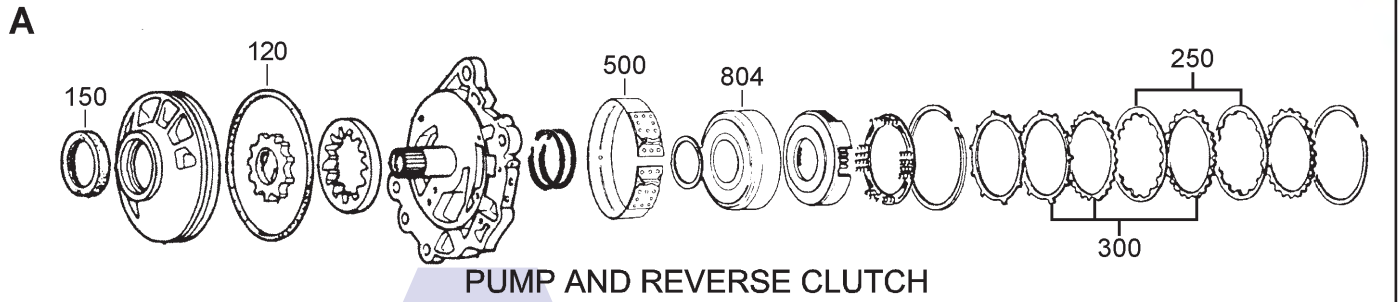

NISSAN RL4F03A/V, RE4F03A, RE4F03B 4 SPEED FWD (Electronic & Hydraulic Control)

AUTOMATIC CHOICE

THE AUTOMATIC TRANSMISSION PARTS WAREHOUSE

NISSAN RL4F03A/V, RE4F03A, RE4F03B

4 SPEED FWD (Electronic & Hydraulic Control)

AUTOMATIC CHOICE

THE AUTOMATIC TRANSMISSION PARTS WAREHOUSE

ILL NO.	DESCRIPTION	YEARS	QTY	PART NO
KITS				
Kit	Overhaul Kit (Transtec).....	91-ON	1	RL43.OHK01
Kit	Overhaul Kit Micra (Transtec) (With Duraprene Pan Gasket)...	04-ON	1	RL43.OHK02
Kit	Overhaul Kit (Precision).....	91-ON	1	RL43.OHK53
Kit	Valve Body Gasket Kit	93-99	1	RL4.GK03
Kit	Valve Body Gasket Kit	00-ON	1	RL4.GK04
GASKETS				
100F	Side Cover Gasket.....	91-ON	1	RL43.GAS02
101F	Pan Gasket	91-ON	1	RL43.GAS01
RUBBER COMPONENTS				
120A	Pump 'O' Ring.....	91-ON	1	RL43.OR01
METAL CLAD SEALS				
150A	Converter Seal All	91-ON	1	RL43.MCS01
151F	Axle Seal R/H Side 1.6	91-ON	1	RL43.MCS02
151F	Axle Seal R/H Side 2.0	91-ON	1	RL43.MCS03
152F	Axle Seal L/H Side 1.6.....	91-ON	1	RL43.MCS02
152F	Axle Seal L/H Side (2.0 Non Viscous)	91-ON	1	RL43.MCS02
152F	Axle Seal L/H Side (2.0 Viscous).....	91-ON	1	RL43.MCS04
MOULDED PISTONS				
171B	Direct/High Clutch (RE4F03B Micra)	03-ON	1	RL43.PIS01
NI	Damper Piston Direct/High Clutch (RE4F03B Micra)	03-ON	1	RL43.SPR01
FRICTION PLATES				
Kit	Friction Plate Kit.....	91-ON	1	RL43.FRK01
250A	Reverse Input (130mm OD x 1.95mm x 18T) ..	91-ON	2	RL43.FRP01
251B	High/3-4 (2.0Ltr Only) (104mm OD x 1.60mm x 20T) .	91-ON	4	RL43.FRP03
251B	High/3-4 (1.6 Ltr Only) (104mm OD x 2.00mm x 20T) ..	91-ON	3	RL43.FRP02
252D	Forward (126mm OD x 1.80mm x 30T) ..	91-ON	5	RL43.FRP04
253D	Overrun (117mm OD x 1.60mm x 18T)...	91-ON	3	RL43.FRP05
254E	Low & Reverse (150mm OD x 1.95mm x 30T) ..	91-ON	5	RL43.FRP06
254E	Low & Reverse (150mm OD x 2.00mm x 30T) (Different Tooth Profile to FRP06)	97-ON	5	RL43.FRP07
STEEL PLATES				
Kit	Steel Plate (Aftermarket) (RL4F03A/V 1.6, 2.0 Ltr).....	91-ON	1	RL43.STK01
Kit	Steel Plate (Alto) (RL4F03A/V 1.6, 2.0 Ltr).....	91-94	1	RL4.STK51