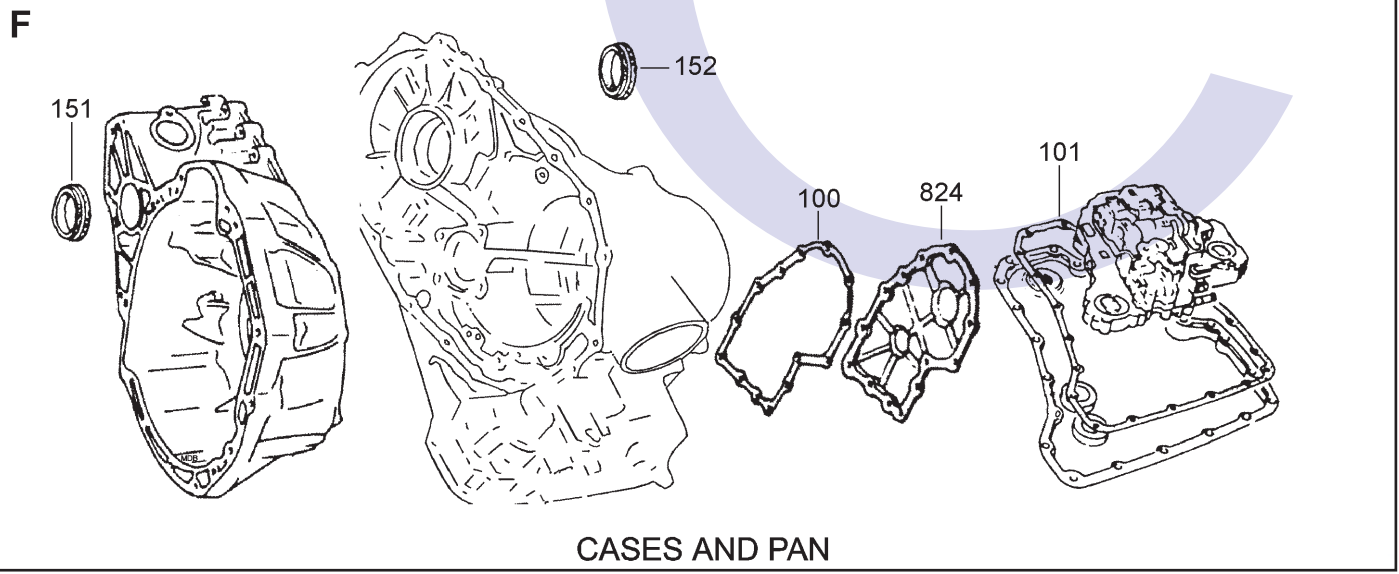

NISSAN RL4F03A/V, RE4F03A, RE4F03B 4 SPEED FWD (Electronic & Hydraulic Control)

AUTOMATIC CHOICE

THE AUTOMATIC TRANSMISSION PARTS WAREHOUSE

NISSAN RL4F03A/V, RE4F03A, RE4F03B

4 SPEED FWD (Electronic & Hydraulic Control)

AUTOMATIC CHOICE

THE AUTOMATIC TRANSMISSION PARTS WAREHOUSE

ILL NO.	DESCRIPTION	YEARS	QTY	PART NO
KITS				
Kit	Overhaul Kit (Transtec).....	91-ON	1	RL43.OHK01
Kit	Overhaul Kit Micra (Transtec) (With Duraprene Pan Gasket)...	04-ON	1	RL43.OHK02
Kit	Overhaul Kit (Precision).....	91-ON	1	RL43.OHK53
Kit	Valve Body Gasket Kit	93-99	1	RL4.GK03
Kit	Valve Body Gasket Kit	00-ON	1	RL4.GK04
GASKETS				
100F	Side Cover Gasket.....	91-ON	1	RL43.GAS02
101F	Pan Gasket	91-ON	1	RL43.GAS01
RUBBER COMPONENTS				
120A	Pump 'O' Ring.....	91-ON	1	RL43.OR01
METAL CLAD SEALS				
150A	Converter Seal All	91-ON	1	RL43.MCS01
151F	Axle Seal R/H Side 1.6	91-ON	1	RL43.MCS02
151F	Axle Seal R/H Side 2.0	91-ON	1	RL43.MCS03
152F	Axle Seal L/H Side 1.6.....	91-ON	1	RL43.MCS02
152F	Axle Seal L/H Side (2.0 Non Viscous)	91-ON	1	RL43.MCS02
152F	Axle Seal L/H Side (2.0 Viscous).....	91-ON	1	RL43.MCS04
MOULDED PISTONS				
171B	Direct/High Clutch (RE4F03B Micra)	03-ON	1	RL43.PIS01
NI	Damper Piston Direct/High Clutch (RE4F03B Micra)	03-ON	1	RL43.SPR01
FRICTION PLATES				
Kit	Friction Plate Kit.....	91-ON	1	RL43.FRK01
250A	Reverse Input (130mm OD x 1.95mm x 18T) ..	91-ON	2	RL43.FRP01
251B	High/3-4 (2.0Ltr Only) (104mm OD x 1.60mm x 20T) .	91-ON	4	RL43.FRP03
251B	High/3-4 (1.6 Ltr Only) (104mm OD x 2.00mm x 20T) ..	91-ON	3	RL43.FRP02
252D	Forward (126mm OD x 1.80mm x 30T) ..	91-ON	5	RL43.FRP04
253D	Overrun (117mm OD x 1.60mm x 18T)...	91-ON	3	RL43.FRP05
254E	Low & Reverse (150mm OD x 1.95mm x 30T) ..	91-ON	5	RL43.FRP06
254E	Low & Reverse (150mm OD x 2.00mm x 30T) (Different Tooth Profile to FRP06)	97-ON	5	RL43.FRP07
STEEL PLATES				
Kit	Steel Plate (Aftermarket) (RL4F03A/V 1.6, 2.0 Ltr).....	91-ON	1	RL43.STK01
Kit	Steel Plate (Alto) (RL4F03A/V 1.6, 2.0 Ltr).....	91-94	1	RL4.STK51