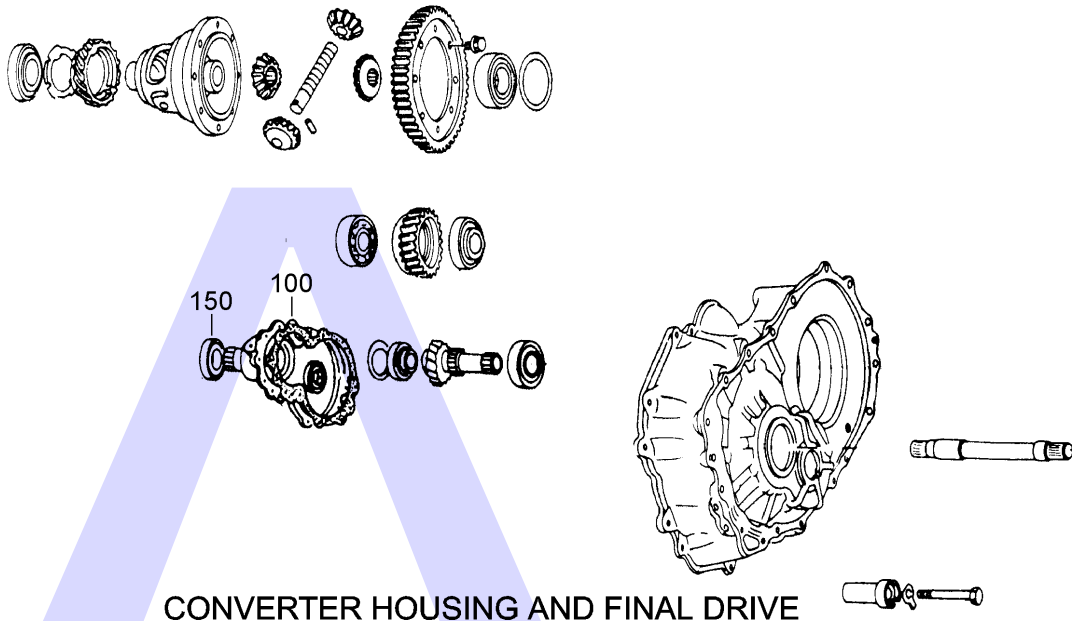

## 3 SPEED FWD (Hydraulic Control)

AUTOMATIC CHOICE

THE AUTOMATIC TRANSMISSION PARTS WAREHOUSE

**A**

CONVERTER HOUSING AND FINAL DRIVE

**B**

PLANET SETS

**C**

FORWARD AND DIRECT CLUTCH

**D**

LOW REVERSE CLUTCH AND PUMP