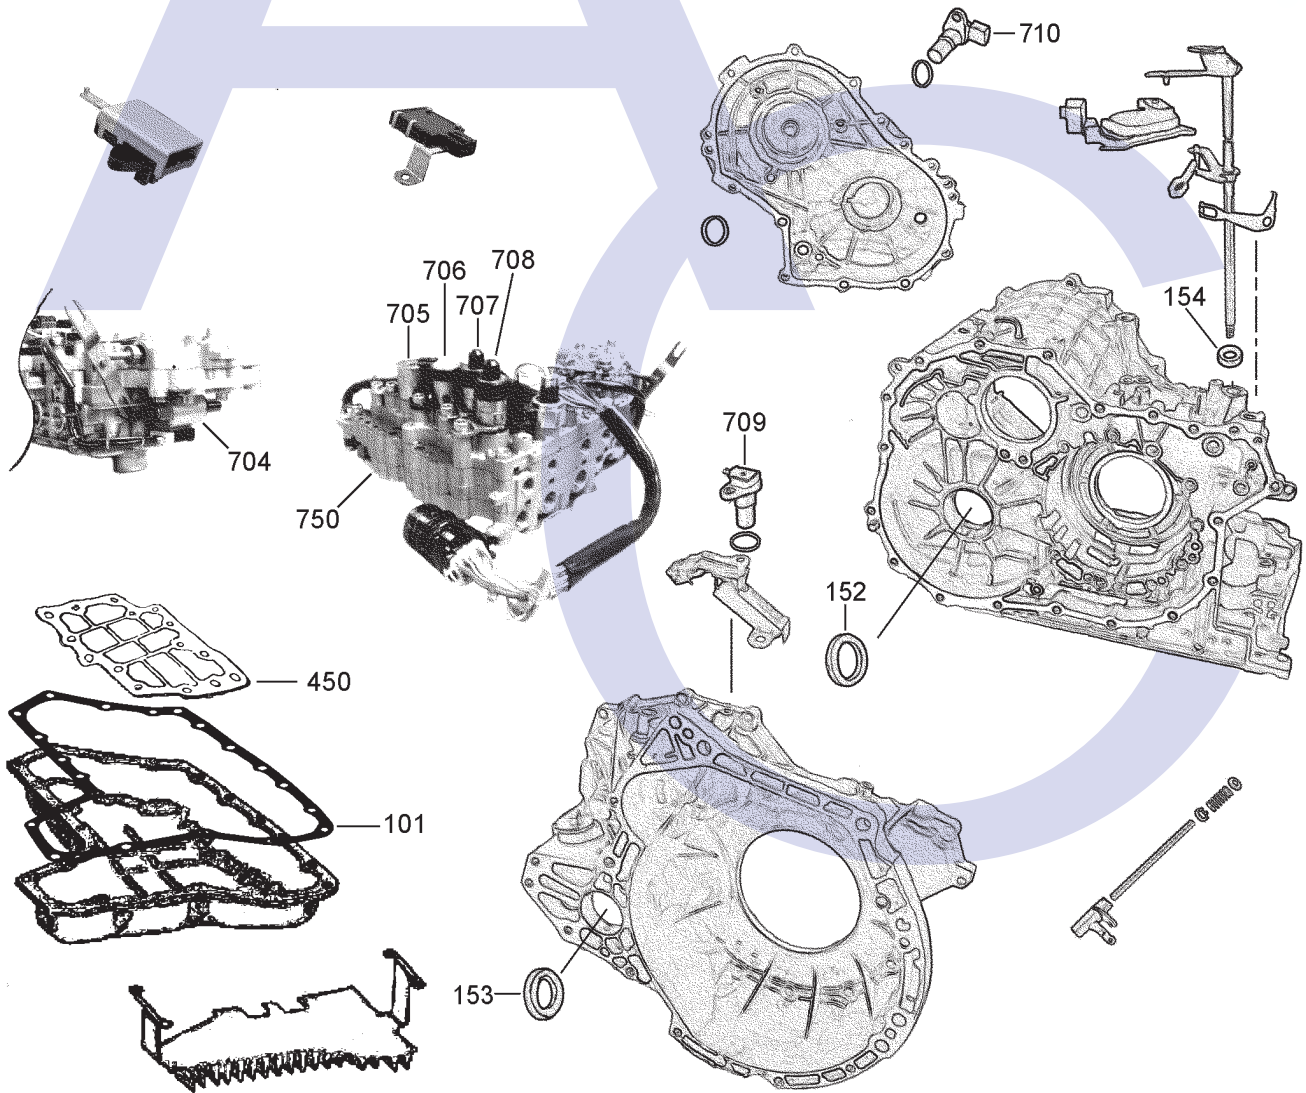

RE0F09A (JF010E) Nissan, Teana, Presage, Murano, Maxima FWD CVT (Electronic Control)

AUTOMATIC CHOICE

THE AUTOMATIC TRANSMISSION PARTS WAREHOUSE

RE0F09A (JF010E) Nissan, Teana, Presage, Murano, Maxima FWD CVT (Electronic Control)

AUTOMATIC CHOICE

THE AUTOMATIC TRANSMISSION PARTS WAREHOUSE

E

Primary Drum (Bottom), Secondary Drum (Top) & Drive Belt

F

Valve Body, Casings & Related Parts

RE0F09A (JF010E) Nissan, Teana, Presage, Murano, Maxima FWD CVT (Electronic Control)

AUTOMATIC CHOICE

THE AUTOMATIC TRANSMISSION PARTS WAREHOUSE

ILL NO.	DESCRIPTION	YEARS	QTY	PART NO
KITS				
Kit	Overhaul (Transtec) (Without Pistons).....	02-ON	1	RE09.OHK01
Kit	Overhaul (OEM) (Without Pistons).....	02-ON	1	RE09.OHK02
Kit	Overhaul (Precision) (Without Pistons).....	02-ON	1	RE09.OHK03
Kit	Overhaul (Precision) (With Pistons).....	02-ON	1	RE09.OHK04
GASKETS				
101F	Pan Gasket	02-ON	1	RE09.GAS01
RUBBER COMPONENTS				
METAL CLAD SEALS				
150A	Front Pump	02-ON	1	RE09.MCS01
152F	Axle Seal L/Hand	02-ON	1	RE09.MCS04
153F	Axle Seal R/Hand (2WD)	02-ON	1	RE09.MCS02
153F	Axle Seal R/Hand (4WD)	02-ON	1	RE09.MCS03
154F	Selector Shaft	02-ON	1	RL43.MCS05
MOULDED PISTONS				
SEALING RINGS				
FRICTION PLATES				
Kit	Friction Plate (Alto)	02-ON	1	RE09.FRK51
250B	Forward Clutch (138mm OD x 1.50mm x 36T) ..	02-ON	4	RE09.FRP01
251C	Reverse Brake (178.56mm OD x1.50mm x40T) 02-ON	02-ON	4	RE09.FRP02
STEEL PLATES				
Kit	Steel Plate.....	02-ON	1	RE09.STK01
300B	Forward Clutch (119.76mm ID x 1.40mm x 30T) 02-ON	02-ON	4	RE09.STP01
301C	Reverse Brake (163.83mm ID x 1.40mm x 12T) 02-ON	02-ON	4	RE09.STP02
PRESSURE PLATES				
SPRINGS & CIRCLIPS				