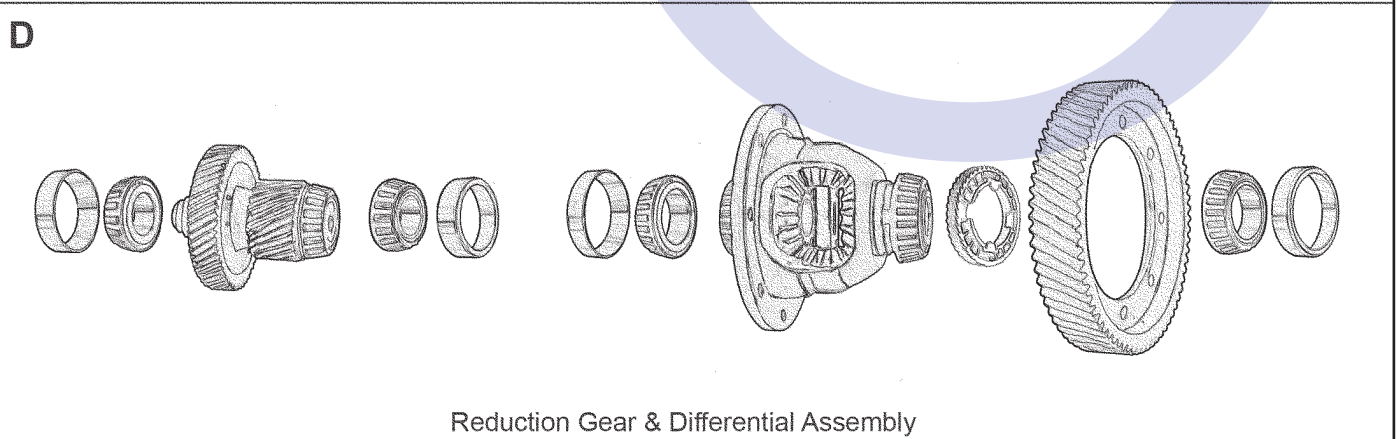

RE0F09A (JF010E) Nissan, Teana, Presage, Murano, Maxima FWD CVT (Electronic Control)

AUTOMATIC CHOICE

THE AUTOMATIC TRANSMISSION PARTS WAREHOUSE

RE0F09A (JF010E) Nissan, Teana, Presage, Murano, Maxima FWD CVT (Electronic Control)

AUTOMATIC CHOICE

THE AUTOMATIC TRANSMISSION PARTS WAREHOUSE

E

Primary Drum (Bottom), Secondary Drum (Top) & Drive Belt

F

Valve Body, Casings & Related Parts

RE0F09A (JF010E) Nissan, Teana, Presage, Murano, Maxima FWD CVT (Electronic Control)

AUTOMATIC CHOICE

THE AUTOMATIC TRANSMISSION PARTS WAREHOUSE

ILL NO.	DESCRIPTION	YEARS	QTY	PART NO
KITS				
Kit	Overhaul (Transtec) (Without Pistons).....	02-ON	1	RE09.OHK01
Kit	Overhaul (OEM) (Without Pistons).....	02-ON	1	RE09.OHK02
Kit	Overhaul (Precision) (Without Pistons).....	02-ON	1	RE09.OHK03
Kit	Overhaul (Precision) (With Pistons).....	02-ON	1	RE09.OHK04
GASKETS				
101F	Pan Gasket	02-ON	1	RE09.GAS01
RUBBER COMPONENTS				
METAL CLAD SEALS				
150A	Front Pump	02-ON	1	RE09.MCS01
152F	Axle Seal L/Hand	02-ON	1	RE09.MCS04
153F	Axle Seal R/Hand (2WD)	02-ON	1	RE09.MCS02
153F	Axle Seal R/Hand (4WD)	02-ON	1	RE09.MCS03
154F	Selector Shaft	02-ON	1	RL43.MCS05
MOULDED PISTONS				
SEALING RINGS				
FRICTION PLATES				
Kit	Friction Plate (Alto)	02-ON	1	RE09.FRK51
250B	Forward Clutch (138mm OD x 1.50mm x 36T) ..	02-ON	4	RE09.FRP01
251C	Reverse Brake (178.56mm OD x1.50mm x40T) 02-ON	02-ON	4	RE09.FRP02
STEEL PLATES				
Kit	Steel Plate.....	02-ON	1	RE09.STK01
300B	Forward Clutch (119.76mm ID x 1.40mm x 30T) 02-ON	02-ON	4	RE09.STP01
301C	Reverse Brake (163.83mm ID x 1.40mm x 12T) 02-ON	02-ON	4	RE09.STP02
PRESSURE PLATES				
SPRINGS & CIRCLIPS				