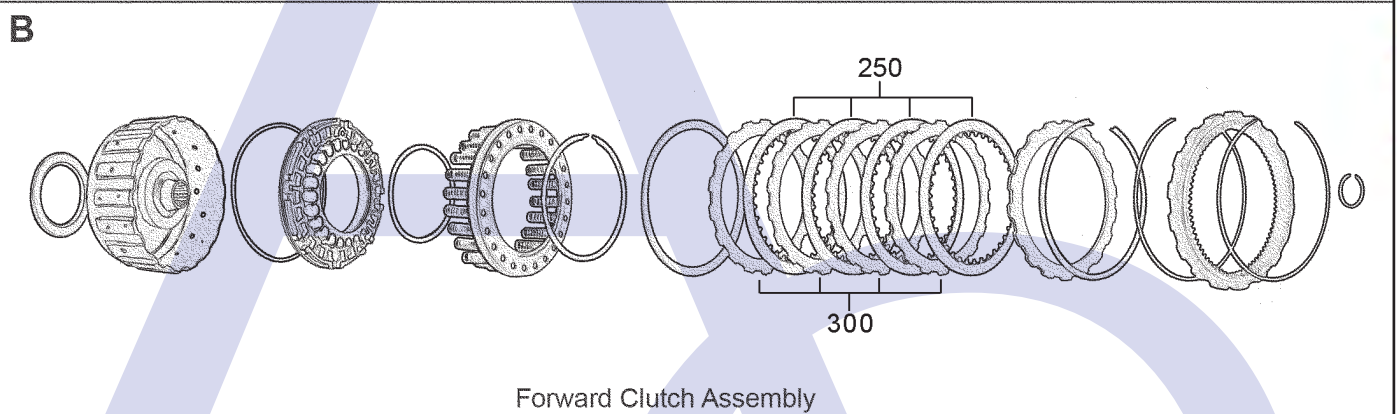

RE0F09A (JF010E) Nissan, Teana, Presage, Murano, Maxima FWD CVT (Electronic Control)

AUTOMATIC CHOICE

THE AUTOMATIC TRANSMISSION PARTS WAREHOUSE

RE0F09A (JF010E) Nissan, Teana, Presage, Murano, Maxima FWD CVT (Electronic Control)

AUTOMATIC CHOICE

THE AUTOMATIC TRANSMISSION PARTS WAREHOUSE

E

Primary Drum (Bottom), Secondary Drum (Top) & Drive Belt

F

Valve Body, Casings & Related Parts

RE0F09A (JF010E) Nissan, Teana, Presage, Murano, Maxima FWD CVT (Electronic Control)