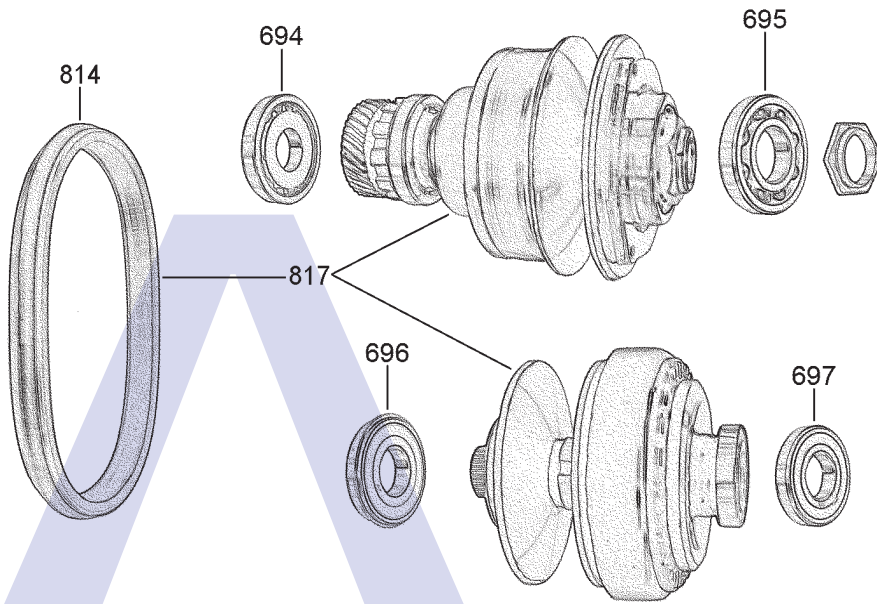

RE0F09A (JF010E) Nissan, Teana, Presage, Murano, Maxima FWD CVT (Electronic Control)

AUTOMATIC CHOICE

THE AUTOMATIC TRANSMISSION PARTS WAREHOUSE

RE0F09A (JF010E) Nissan, Teana, Presage, Murano, Maxima FWD CVT (Electronic Control)

AUTOMATIC CHOICE

THE AUTOMATIC TRANSMISSION PARTS WAREHOUSE

E

Primary Drum (Bottom), Secondary Drum (Top) & Drive Belt

F

Valve Body, Casings & Related Parts

RE0F09A (JF010E) Nissan, Teana, Presage, Murano, Maxima FWD CVT (Electronic Control)

AUTOMATIC CHOICE

THE AUTOMATIC TRANSMISSION PARTS WAREHOUSE

ILL NO.	DESCRIPTION	YEARS	QTY	PART NO
KITS				
Kit	Overhaul (Transtec) (Without Pistons).....	02-ON	1	RE09.OHK01
Kit	Overhaul (OEM) (Without Pistons).....	02-ON	1	RE09.OHK02
Kit	Overhaul (Precision) (Without Pistons).....	02-ON	1	RE09.OHK03
Kit	Overhaul (Precision) (With Pistons).....	02-ON	1	RE09.OHK04
GASKETS				
101F	Pan Gasket	02-ON	1	RE09.GAS01
RUBBER COMPONENTS				
METAL CLAD SEALS				
150A	Front Pump	02-ON	1	RE09.MCS01
152F	Axle Seal L/Hand	02-ON	1	RE09.MCS04
153F	Axle Seal R/Hand (2WD)	02-ON	1	RE09.MCS02
153F	Axle Seal R/Hand (4WD)	02-ON	1	RE09.MCS03
154F	Selector Shaft	02-ON	1	RL43.MCS05
MOULDED PISTONS				
SEALING RINGS				
FRICTION PLATES				
Kit	Friction Plate (Alto)	02-ON	1	RE09.FRK51
250B	Forward Clutch (138mm OD x 1.50mm x 36T) ..	02-ON	4	RE09.FRP01
251C	Reverse Brake (178.56mm OD x1.50mm x40T) 02-ON	02-ON	4	RE09.FRP02
STEEL PLATES				
Kit	Steel Plate.....	02-ON	1	RE09.STK01
300B	Forward Clutch (119.76mm ID x 1.40mm x 30T) 02-ON	02-ON	4	RE09.STP01
301C	Reverse Brake (163.83mm ID x 1.40mm x 12T) 02-ON	02-ON	4	RE09.STP02
PRESSURE PLATES				
SPRINGS & CIRCLIPS				