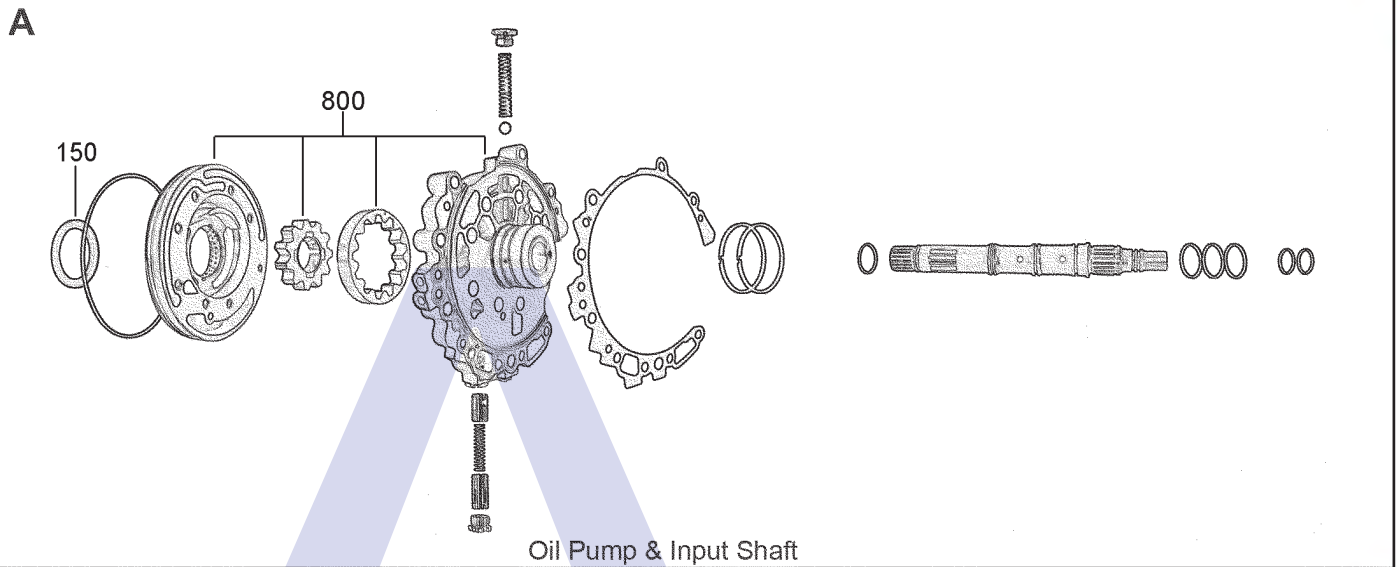

RE0F09A (JF010E) Nissan, Teana, Presage, Murano, Maxima FWD CVT (Electronic Control)

AUTOMATIC CHOICE

THE AUTOMATIC TRANSMISSION PARTS WAREHOUSE

RE0F09A (JF010E) Nissan, Teana, Presage, Murano, Maxima FWD CVT (Electronic Control)

AUTOMATIC CHOICE

THE AUTOMATIC TRANSMISSION PARTS WAREHOUSE

E

Primary Drum (Bottom), Secondary Drum (Top) & Drive Belt

F

Valve Body, Casings & Related Parts

RE0F09A (JF010E) Nissan, Teana, Presage, Murano, Maxima FWD CVT (Electronic Control)

AUTOMATIC CHOICE

THE AUTOMATIC TRANSMISSION PARTS WAREHOUSE

ILL NO.	DESCRIPTION	YEARS	QTY	PART NO
KITS				
Kit	Overhaul (Transtec) (Without Pistons).....	02-ON	1	RE09.OHK01
Kit	Overhaul (OEM) (Without Pistons).....	02-ON	1	RE09.OHK02
Kit	Overhaul (Precision) (Without Pistons).....	02-ON	1	RE09.OHK03
Kit	Overhaul (Precision) (With Pistons).....	02-ON	1	RE09.OHK04
GASKETS				
101F	Pan Gasket	02-ON	1	RE09.GAS01
RUBBER COMPONENTS				
METAL CLAD SEALS				
150A	Front Pump	02-ON	1	RE09.MCS01
152F	Axle Seal L/Hand	02-ON	1	RE09.MCS04
153F	Axle Seal R/Hand (2WD)	02-ON	1	RE09.MCS02
153F	Axle Seal R/Hand (4WD)	02-ON	1	RE09.MCS03
154F	Selector Shaft	02-ON	1	RL43.MCS05
MOULDED PISTONS				
SEALING RINGS				
FRICTION PLATES				
Kit	Friction Plate (Alto)	02-ON	1	RE09.FRK51
250B	Forward Clutch (138mm OD x 1.50mm x 36T) ..	02-ON	4	RE09.FRP01
251C	Reverse Brake (178.56mm OD x1.50mm x40T) 02-ON	02-ON	4	RE09.FRP02
STEEL PLATES				
Kit	Steel Plate.....	02-ON	1	RE09.STK01
300B	Forward Clutch (119.76mm ID x 1.40mm x 30T) 02-ON	02-ON	4	RE09.STP01
301C	Reverse Brake (163.83mm ID x 1.40mm x 12T) 02-ON	02-ON	4	RE09.STP02
PRESSURE PLATES				
SPRINGS & CIRCLIPS				