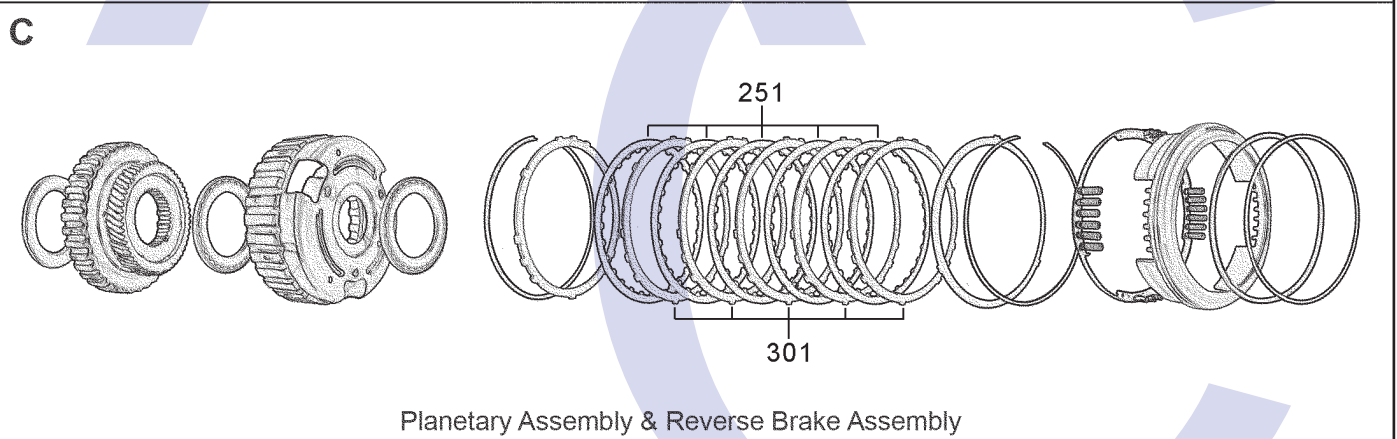

RE0F09A (JF010E) Nissan, Teana, Presage, Murano, Maxima FWD CVT (Electronic Control)

AUTOMATIC CHOICE

THE AUTOMATIC TRANSMISSION PARTS WAREHOUSE

RE0F09A (JF010E) Nissan, Teana, Presage, Murano, Maxima FWD CVT (Electronic Control)

AUTOMATIC CHOICE

THE AUTOMATIC TRANSMISSION PARTS WAREHOUSE

E

Primary Drum (Bottom), Secondary Drum (Top) & Drive Belt

F

Valve Body, Casings & Related Parts

RE0F09A (JF010E) Nissan, Teana, Presage, Murano, Maxima FWD CVT (Electronic Control)

AUTOMATIC CHOICE

THE AUTOMATIC TRANSMISSION PARTS WAREHOUSE

ILL NO.	DESCRIPTION	YEARS	QTY	PART NO
KITS				
Kit	Overhaul (Transtec) (Without Pistons).....	02-ON	1	RE09.OHK01
Kit	Overhaul (OEM) (Without Pistons).....	02-ON	1	RE09.OHK02
Kit	Overhaul (Precision) (Without Pistons).....	02-ON	1	RE09.OHK03
Kit	Overhaul (Precision) (With Pistons).....	02-ON	1	RE09.OHK04
GASKETS				
101F	Pan Gasket	02-ON	1	RE09.GAS01
RUBBER COMPONENTS				
METAL CLAD SEALS				
150A	Front Pump	02-ON	1	RE09.MCS01
152F	Axle Seal L/Hand	02-ON	1	RE09.MCS04
153F	Axle Seal R/Hand (2WD)	02-ON	1	RE09.MCS02
153F	Axle Seal R/Hand (4WD)	02-ON	1	RE09.MCS03
154F	Selector Shaft	02-ON	1	RL43.MCS05
MOULDED PISTONS				
SEALING RINGS				
FRICTION PLATES				
Kit	Friction Plate (Alto)	02-ON	1	RE09.FRK51
250B	Forward Clutch (138mm OD x 1.50mm x 36T) ..	02-ON	4	RE09.FRP01
251C	Reverse Brake (178.56mm OD x1.50mm x40T) 02-ON	02-ON	4	RE09.FRP02
STEEL PLATES				
Kit	Steel Plate.....	02-ON	1	RE09.STK01
300B	Forward Clutch (119.76mm ID x 1.40mm x 30T) 02-ON	02-ON	4	RE09.STP01
301C	Reverse Brake (163.83mm ID x 1.40mm x 12T) 02-ON	02-ON	4	RE09.STP02
PRESSURE PLATES				
SPRINGS & CIRCLIPS				