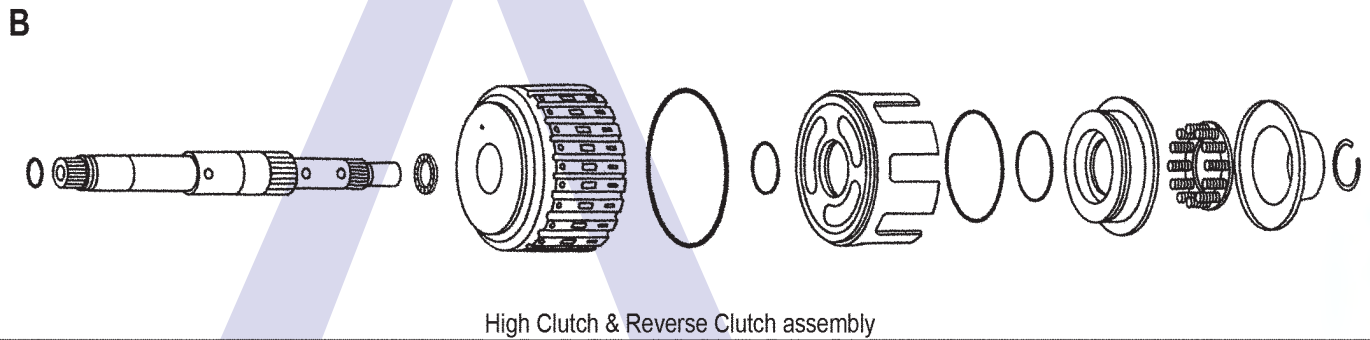

RC4A-EL (Mazda RX8 2003-06, Bongo/Friender 2000-11) 4 Speed RWD/4WD (Electronic Control)

AUTOMATIC CHOICE

THE AUTOMATIC TRANSMISSION PARTS WAREHOUSE

RC4A-EL (Mazda RX8 2003-06, Bongo/Friender 2000-11) 4 Speed RWD/4WD (Electronic Control)

AUTOMATIC CHOICE

THE AUTOMATIC TRANSMISSION PARTS WAREHOUSE

RC4A-EL (Mazda RX8 2003-06, Bongo/Friender 2000-11) 4 Speed RWD/4WD (Electronic Control)

AUTOMATIC CHOICE

THE AUTOMATIC TRANSMISSION PARTS WAREHOUSE

ILL NO.	DESCRIPTION	YEARS	QTY	PART NO
KITS				
Kit	Overhaul (OEM) (1 Pan gasket option, does not fit certain Bongo's)	00-ON	1	RC4A.OHK01
Kit	Overhaul (Transtec) (2 Pan gasket options)	00-ON	1	JR405E.OHK02
Kit	Overhaul (Transtec W/Pistons)	04-ON	1	JR405E.OHK03
Kit	Overhaul (Precision W/Pistons)	02-ON	1	JR405E.OHK51
Kit	Overhaul (Precision) (Without Pistons)	02-ON	1	JR405E.OHK52
GASKETS				
100H	Pan Gasket (Farpak)	00-ON	1	RC4A.GAS01
RUBBER COMPONENTS				
METAL CLAD SEALS				
150A	Converter to Pump	00-ON	1	RL4.MCS01
152H	Extension Seal	00-ON	1	RC4A.MCS02
MOULDED PISTONS				
NI	Second Brake	00-ON	1	RC4A.PIS03
NI	Low / Reverse	00-ON	1	RC4A.PIS04
NI	Low Clutch	00-ON	1	RC4A.PIS05
SEALING RINGS				
Kit	Sealing Ring Kit	04-ON	1	JR405E.SRK01
FRICTION PLATES				
Kit	Friction Plate (Precision)	04-09	1	JR405E.FRK51
250C	High Clutch (129mm OD x 1.60mm x 30T) ..	00-ON	6	JR405E.FRP01
251C	Reverse (142mm OD x 1.60mm x 30T) ..	00-ON	2	JR405E.FRP02
252E	Low Clutch (138mm OD x 1.80mm)	00-ON	5	SUB4.FRP17
253F	Low / Reverse Brake (148mm OD x 1.60mm)	00-ON	4	SUB4.FRP07
254G	Second & Fourth Brake (166mm OD x 1.60mm)	00-ON	4	SUB4.FRP16
STEEL PLATES				
Kit	Steel Plate	04-09	1	JR405E.STK02
300C	High Clutch (104mm ID x 2.10mm x 8 T)	00-ON	6	JR405E.STP06
300C	High Clutch (104mm ID x 3.00mm x 8 T)	00-ON	AR	JR405E.STP01
301C	Reverse Clutch (125mm ID x 1.60mm x 32T)	00-ON	2	JR405E.STP02
302E	Low Clutch (123mm ID x 1.50mm x 27T)	00-ON	7	JR405E.STP03
303F	Low / Reverse Brake	00-ON	4	RC4A.STP04
304G	Second & Fourth Brake	00-ON	8	RC4A.STP03