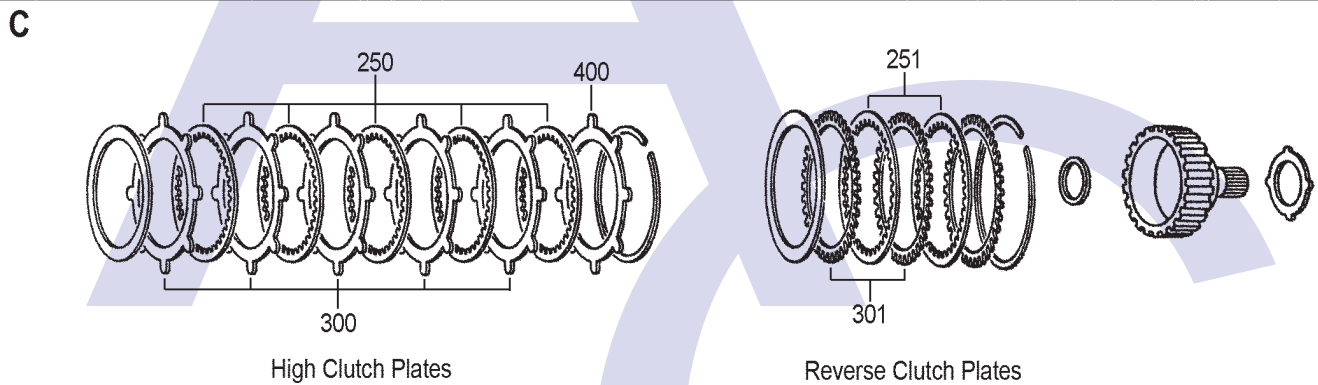

RC4A-EL (Mazda RX8 2003-06, Bongo/Friender 2000-11) 4 Speed RWD/4WD (Electronic Control)

AUTOMATIC CHOICE

THE AUTOMATIC TRANSMISSION PARTS WAREHOUSE