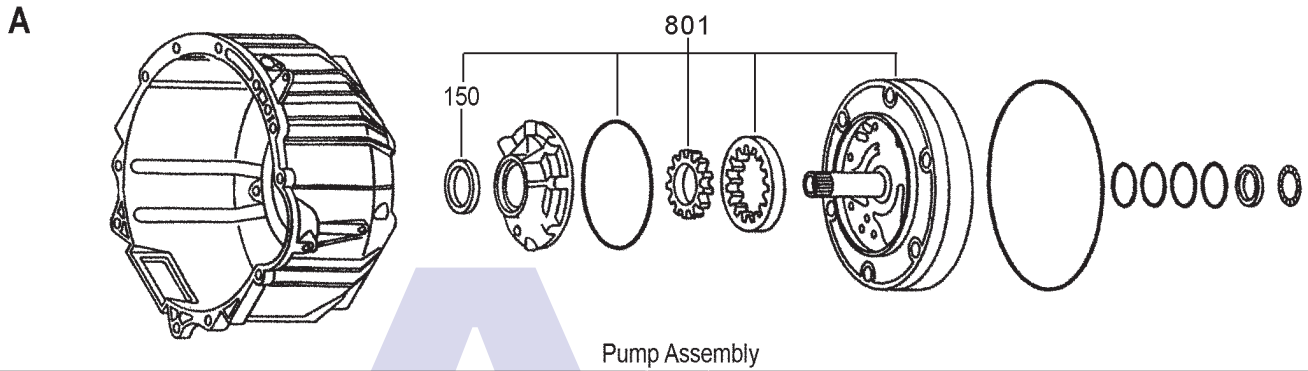

RC4A-EL (Mazda RX8 2003-06, Bongo/Friender 2000-11) 4 Speed RWD/4WD (Electronic Control)

AUTOMATIC CHOICE

THE AUTOMATIC TRANSMISSION PARTS WAREHOUSE