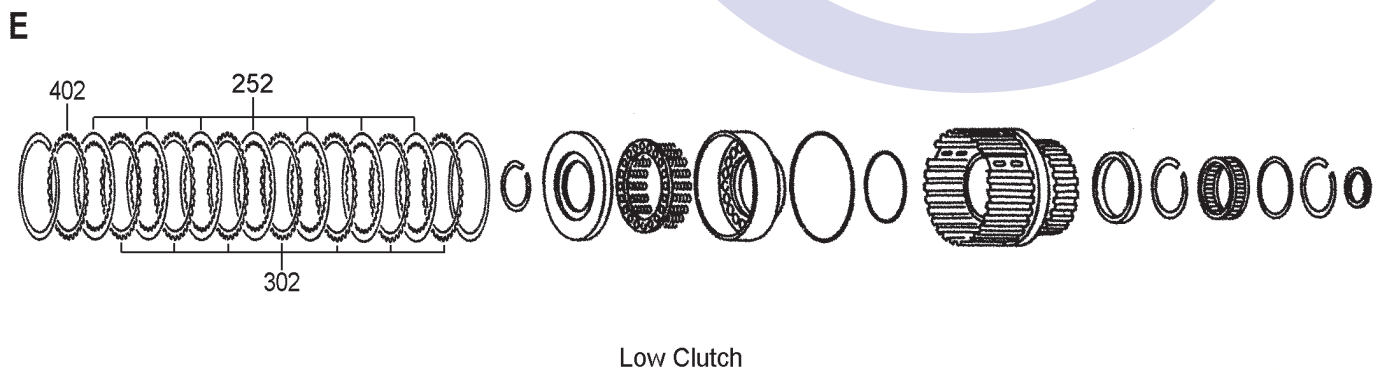

RC4A-EL (Mazda RX8 2003-06, Bongo/Friender 2000-11) 4 Speed RWD/4WD (Electronic Control)

AUTOMATIC CHOICE

THE AUTOMATIC TRANSMISSION PARTS WAREHOUSE

RC4A-EL (Mazda RX8 2003-06, Bongo/Friender 2000-11) 4 Speed RWD/4WD (Electronic Control)

AUTOMATIC CHOICE

THE AUTOMATIC TRANSMISSION PARTS WAREHOUSE

RC4A-EL (Mazda RX8 2003-06, Bongo/Friender 2000-11) 4 Speed RWD/4WD (Electronic Control)

AUTOMATIC CHOICE

THE AUTOMATIC TRANSMISSION PARTS WAREHOUSE

ILL NO.	DESCRIPTION	YEARS	QTY	PART NO
KITS				
Kit	Overhaul (OEM) (1 Pan gasket option, does not fit certain Bongo's)	00-ON	1	RC4A.OHK01
Kit	Overhaul (Transtec) (2 Pan gasket options)	00-ON	1	JR405E.OHK02
Kit	Overhaul (Transtec W/Pistons)	04-ON	1	JR405E.OHK03
Kit	Overhaul (Precision W/Pistons)	02-ON	1	JR405E.OHK51
Kit	Overhaul (Precision) (Without Pistons)	02-ON	1	JR405E.OHK52
GASKETS				
100H	Pan Gasket (Farpak)	00-ON	1	RC4A.GAS01
RUBBER COMPONENTS				
METAL CLAD SEALS				
150A	Converter to Pump	00-ON	1	RL4.MCS01
152H	Extension Seal	00-ON	1	RC4A.MCS02
MOULDED PISTONS				
NI	Second Brake	00-ON	1	RC4A.PIS03
NI	Low / Reverse	00-ON	1	RC4A.PIS04
NI	Low Clutch	00-ON	1	RC4A.PIS05
SEALING RINGS				
Kit	Sealing Ring Kit	04-ON	1	JR405E.SRK01
FRICTION PLATES				
Kit	Friction Plate (Precision)	04-09	1	JR405E.FRK51
250C	High Clutch (129mm OD x 1.60mm x 30T) ..	00-ON	6	JR405E.FRP01
251C	Reverse (142mm OD x 1.60mm x 30T) ..	00-ON	2	JR405E.FRP02
252E	Low Clutch (138mm OD x 1.80mm)	00-ON	5	SUB4.FRP17
253F	Low / Reverse Brake (148mm OD x 1.60mm)	00-ON	4	SUB4.FRP07
254G	Second & Fourth Brake (166mm OD x 1.60mm)	00-ON	4	SUB4.FRP16
STEEL PLATES				
Kit	Steel Plate	04-09	1	JR405E.STK02
300C	High Clutch (104mm ID x 2.10mm x 8 T)	00-ON	6	JR405E.STP06
300C	High Clutch (104mm ID x 3.00mm x 8 T)	00-ON	AR	JR405E.STP01
301C	Reverse Clutch (125mm ID x 1.60mm x 32T)	00-ON	2	JR405E.STP02
302E	Low Clutch (123mm ID x 1.50mm x 27T)	00-ON	7	JR405E.STP03
303F	Low / Reverse Brake	00-ON	4	RC4A.STP04
304G	Second & Fourth Brake	00-ON	8	RC4A.STP03