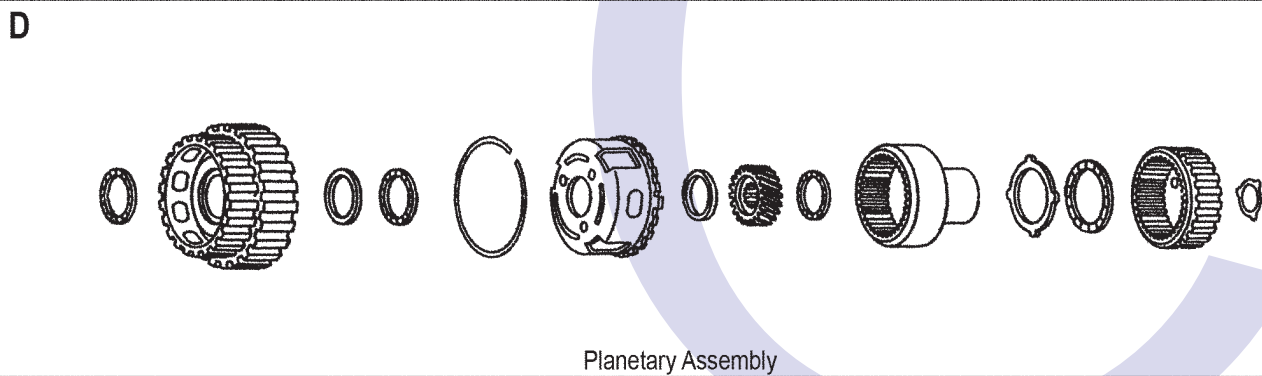

RC4A-EL (Mazda RX8 2003-06, Bongo/Friender 2000-11) 4 Speed RWD/4WD (Electronic Control)

AUTOMATIC CHOICE

THE AUTOMATIC TRANSMISSION PARTS WAREHOUSE

RC4A-EL (Mazda RX8 2003-06, Bongo/Friender 2000-11) 4 Speed RWD/4WD (Electronic Control)

AUTOMATIC CHOICE

THE AUTOMATIC TRANSMISSION PARTS WAREHOUSE

RC4A-EL (Mazda RX8 2003-06, Bongo/Friender 2000-11) 4 Speed RWD/4WD (Electronic Control)

AUTOMATIC CHOICE

THE AUTOMATIC TRANSMISSION PARTS WAREHOUSE

ILL NO.	DESCRIPTION	YEARS	QTY	PART NO
KITS				
Kit	Overhaul (OEM) (1 Pan gasket option, does not fit certain Bongo's)	00-ON	1	RC4A.OHK01
Kit	Overhaul (Transtec) (2 Pan gasket options)	00-ON	1	JR405E.OHK02
Kit	Overhaul (Transtec W/Pistons)	04-ON	1	JR405E.OHK03
Kit	Overhaul (Precision W/Pistons)	02-ON	1	JR405E.OHK51
Kit	Overhaul (Precision) (Without Pistons)	02-ON	1	JR405E.OHK52
GASKETS				
100H	Pan Gasket (Farpak)	00-ON	1	RC4A.GAS01
RUBBER COMPONENTS				
METAL CLAD SEALS				
150A	Converter to Pump	00-ON	1	RL4.MCS01
152H	Extension Seal	00-ON	1	RC4A.MCS02
MOULDED PISTONS				
NI	Second Brake	00-ON	1	RC4A.PIS03
NI	Low / Reverse	00-ON	1	RC4A.PIS04
NI	Low Clutch	00-ON	1	RC4A.PIS05
SEALING RINGS				
Kit	Sealing Ring Kit	04-ON	1	JR405E.SRK01
FRICTION PLATES				
Kit	Friction Plate (Precision)	04-09	1	JR405E.FRK51
250C	High Clutch (129mm OD x 1.60mm x 30T) ..	00-ON	6	JR405E.FRP01
251C	Reverse (142mm OD x 1.60mm x 30T) ..	00-ON	2	JR405E.FRP02
252E	Low Clutch (138mm OD x 1.80mm)	00-ON	5	SUB4.FRP17
253F	Low / Reverse Brake (148mm OD x 1.60mm)	00-ON	4	SUB4.FRP07
254G	Second & Fourth Brake (166mm OD x 1.60mm)	00-ON	4	SUB4.FRP16
STEEL PLATES				
Kit	Steel Plate	04-09	1	JR405E.STK02
300C	High Clutch (104mm ID x 2.10mm x 8 T)	00-ON	6	JR405E.STP06
300C	High Clutch (104mm ID x 3.00mm x 8 T)	00-ON	AR	JR405E.STP01
301C	Reverse Clutch (125mm ID x 1.60mm x 32T)	00-ON	2	JR405E.STP02
302E	Low Clutch (123mm ID x 1.50mm x 27T)	00-ON	7	JR405E.STP03
303F	Low / Reverse Brake	00-ON	4	RC4A.STP04
304G	Second & Fourth Brake	00-ON	8	RC4A.STP03