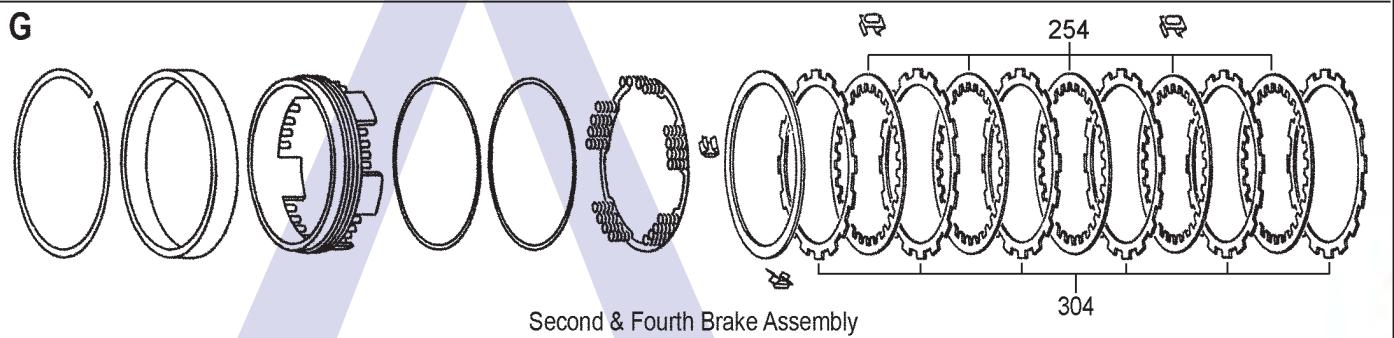

RC4A-EL (Mazda RX8 2003-06, Bongo/Friender 2000-11) 4 Speed RWD/4WD (Electronic Control)

AUTOMATIC CHOICE

THE AUTOMATIC TRANSMISSION PARTS WAREHOUSE

RC4A-EL (Mazda RX8 2003-06, Bongo/Friender 2000-11) 4 Speed RWD/4WD (Electronic Control)

AUTOMATIC CHOICE

THE AUTOMATIC TRANSMISSION PARTS WAREHOUSE

ILL NO.	DESCRIPTION	YEARS	QTY	PART NO
KITS				
Kit	Overhaul (OEM) (1 Pan gasket option, does not fit certain Bongo's)	00-ON	1	RC4A.OHK01
Kit	Overhaul (Transtec) (2 Pan gasket options)	00-ON	1	JR405E.OHK02
Kit	Overhaul (Transtec W/Pistons)	04-ON	1	JR405E.OHK03
Kit	Overhaul (Precision W/Pistons)	02-ON	1	JR405E.OHK51
Kit	Overhaul (Precision) (Without Pistons)	02-ON	1	JR405E.OHK52
GASKETS				
100H	Pan Gasket (Farpak)	00-ON	1	RC4A.GAS01
RUBBER COMPONENTS				
METAL CLAD SEALS				
150A	Converter to Pump	00-ON	1	RL4.MCS01
152H	Extension Seal	00-ON	1	RC4A.MCS02
MOULDED PISTONS				
NI	Second Brake	00-ON	1	RC4A.PIS03
NI	Low / Reverse	00-ON	1	RC4A.PIS04
NI	Low Clutch	00-ON	1	RC4A.PIS05
SEALING RINGS				
Kit	Sealing Ring Kit	04-ON	1	JR405E.SRK01
FRICTION PLATES				
Kit	Friction Plate (Precision)	04-09	1	JR405E.FRK51
250C	High Clutch (129mm OD x 1.60mm x 30T) ..	00-ON	6	JR405E.FRP01
251C	Reverse (142mm OD x 1.60mm x 30T) ..	00-ON	2	JR405E.FRP02
252E	Low Clutch (138mm OD x 1.80mm)	00-ON	5	SUB4.FRP17
253F	Low / Reverse Brake (148mm OD x 1.60mm)	00-ON	4	SUB4.FRP07
254G	Second & Fourth Brake (166mm OD x 1.60mm)	00-ON	4	SUB4.FRP16
STEEL PLATES				
Kit	Steel Plate	04-09	1	JR405E.STK02
300C	High Clutch (104mm ID x 2.10mm x 8 T)	00-ON	6	JR405E.STP06
300C	High Clutch (104mm ID x 3.00mm x 8 T)	00-ON	AR	JR405E.STP01
301C	Reverse Clutch (125mm ID x 1.60mm x 32T)	00-ON	2	JR405E.STP02
302E	Low Clutch (123mm ID x 1.50mm x 27T)	00-ON	7	JR405E.STP03
303F	Low / Reverse Brake	00-ON	4	RC4A.STP04
304G	Second & Fourth Brake	00-ON	8	RC4A.STP03

ILL NO.	DESCRIPTION	YEARS	QTY	PART NO
PRESSURE PLATES				
400C	High Clutch	00-ON	1	RC4A.PP02
402E	Low / Reverse	00-ON	1	RC4A.PP04
403F	Low Clutch	00-ON	1	RC4A.PP05
SPRINGS & CIRCLIPS				
FILTERS				
450H	Oil Pick Up (3.40mm Pick Up)	00-ON	1	RC4A.FIL01
450H	Oil Pick Up (26.10mm Pick Up)	00-ON	1	RC4A.FIL02
BANDS				
BUSHINGS				
THRUST WASHERS & BEARINGS				
ELECTRICAL COMPONENTS				
700H	Shift Solenoid	00-ON	4	RC4A.SOL02
701H	Shift Solenoid	00-ON	4	RC4A.SOL02
702H	Lock Up Solenoid (TCC)	00-ON	1	RC4A.SOL03
703H	Shift Solenoid	00-ON	4	RC4A.SOL02
704H	Shift Solenoid	00-ON	4	RC4A.SOL02
705H	Pressure Control Solenoid (EPC)	00-ON	1	RC4A.SOL01
VALVE BODY PARTS				
HARD PARTS				
801A	Pump Assembly	00-ON	1	RC4A.PUM01