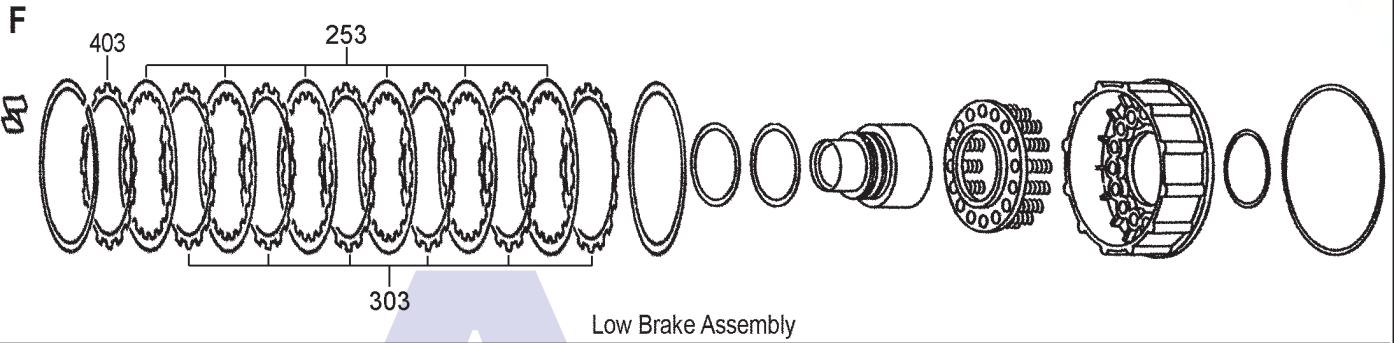

RC4A-EL (Mazda RX8 2003-06, Bongo/Friender 2000-11) 4 Speed RWD/4WD (Electronic Control)

AUTOMATIC CHOICE

THE AUTOMATIC TRANSMISSION PARTS WAREHOUSE

RC4A-EL (Mazda RX8 2003-06, Bongo/Friender 2000-11) 4 Speed RWD/4WD (Electronic Control)

AUTOMATIC CHOICE

THE AUTOMATIC TRANSMISSION PARTS WAREHOUSE

ILL NO.	DESCRIPTION	YEARS	QTY	PART NO
KITS				
Kit	Overhaul (OEM) (1 Pan gasket option, does not fit certain Bongo's)	00-ON	1	RC4A.OHK01
Kit	Overhaul (Transtec) (2 Pan gasket options)	00-ON	1	JR405E.OHK02
Kit	Overhaul (Transtec W/Pistons)	04-ON	1	JR405E.OHK03
Kit	Overhaul (Precision W/Pistons)	02-ON	1	JR405E.OHK51
Kit	Overhaul (Precision) (Without Pistons)	02-ON	1	JR405E.OHK52
GASKETS				
100H	Pan Gasket (Farpak)	00-ON	1	RC4A.GAS01
RUBBER COMPONENTS				
METAL CLAD SEALS				
150A	Converter to Pump	00-ON	1	RL4.MCS01
152H	Extension Seal	00-ON	1	RC4A.MCS02
MOULDED PISTONS				
NI	Second Brake	00-ON	1	RC4A.PIS03
NI	Low / Reverse	00-ON	1	RC4A.PIS04
NI	Low Clutch	00-ON	1	RC4A.PIS05
SEALING RINGS				
Kit	Sealing Ring Kit	04-ON	1	JR405E.SRK01
FRICTION PLATES				
Kit	Friction Plate (Precision)	04-09	1	JR405E.FRK51
250C	High Clutch (129mm OD x 1.60mm x 30T) ..	00-ON	6	JR405E.FRP01
251C	Reverse (142mm OD x 1.60mm x 30T) ..	00-ON	2	JR405E.FRP02
252E	Low Clutch (138mm OD x 1.80mm)	00-ON	5	SUB4.FRP17
253F	Low / Reverse Brake (148mm OD x 1.60mm)	00-ON	4	SUB4.FRP07
254G	Second & Fourth Brake (166mm OD x 1.60mm)	00-ON	4	SUB4.FRP16
STEEL PLATES				
Kit	Steel Plate	04-09	1	JR405E.STK02
300C	High Clutch (104mm ID x 2.10mm x 8 T)	00-ON	6	JR405E.STP06
300C	High Clutch (104mm ID x 3.00mm x 8 T)	00-ON	AR	JR405E.STP01
301C	Reverse Clutch (125mm ID x 1.60mm x 32T)	00-ON	2	JR405E.STP02
302E	Low Clutch (123mm ID x 1.50mm x 27T)	00-ON	7	JR405E.STP03
303F	Low / Reverse Brake	00-ON	4	RC4A.STP04
304G	Second & Fourth Brake	00-ON	8	RC4A.STP03

ILL NO.	DESCRIPTION	YEARS	QTY	PART NO
PRESSURE PLATES				
400C	High Clutch	00-ON	1	RC4A.PP02
402E	Low / Reverse	00-ON	1	RC4A.PP04
403F	Low Clutch	00-ON	1	RC4A.PP05
SPRINGS & CIRCLIPS				
FILTERS				
450H	Oil Pick Up (3.40mm Pick Up)	00-ON	1	RC4A.FIL01
450H	Oil Pick Up (26.10mm Pick Up)	00-ON	1	RC4A.FIL02
BANDS				
BUSHINGS				
THRUST WASHERS & BEARINGS				
ELECTRICAL COMPONENTS				
700H	Shift Solenoid	00-ON	4	RC4A.SOL02
701H	Shift Solenoid	00-ON	4	RC4A.SOL02
702H	Lock Up Solenoid (TCC)	00-ON	1	RC4A.SOL03
703H	Shift Solenoid	00-ON	4	RC4A.SOL02
704H	Shift Solenoid	00-ON	4	RC4A.SOL02
705H	Pressure Control Solenoid (EPC)	00-ON	1	RC4A.SOL01
VALVE BODY PARTS				
HARD PARTS				
801A	Pump Assembly	00-ON	1	RC4A.PUM01