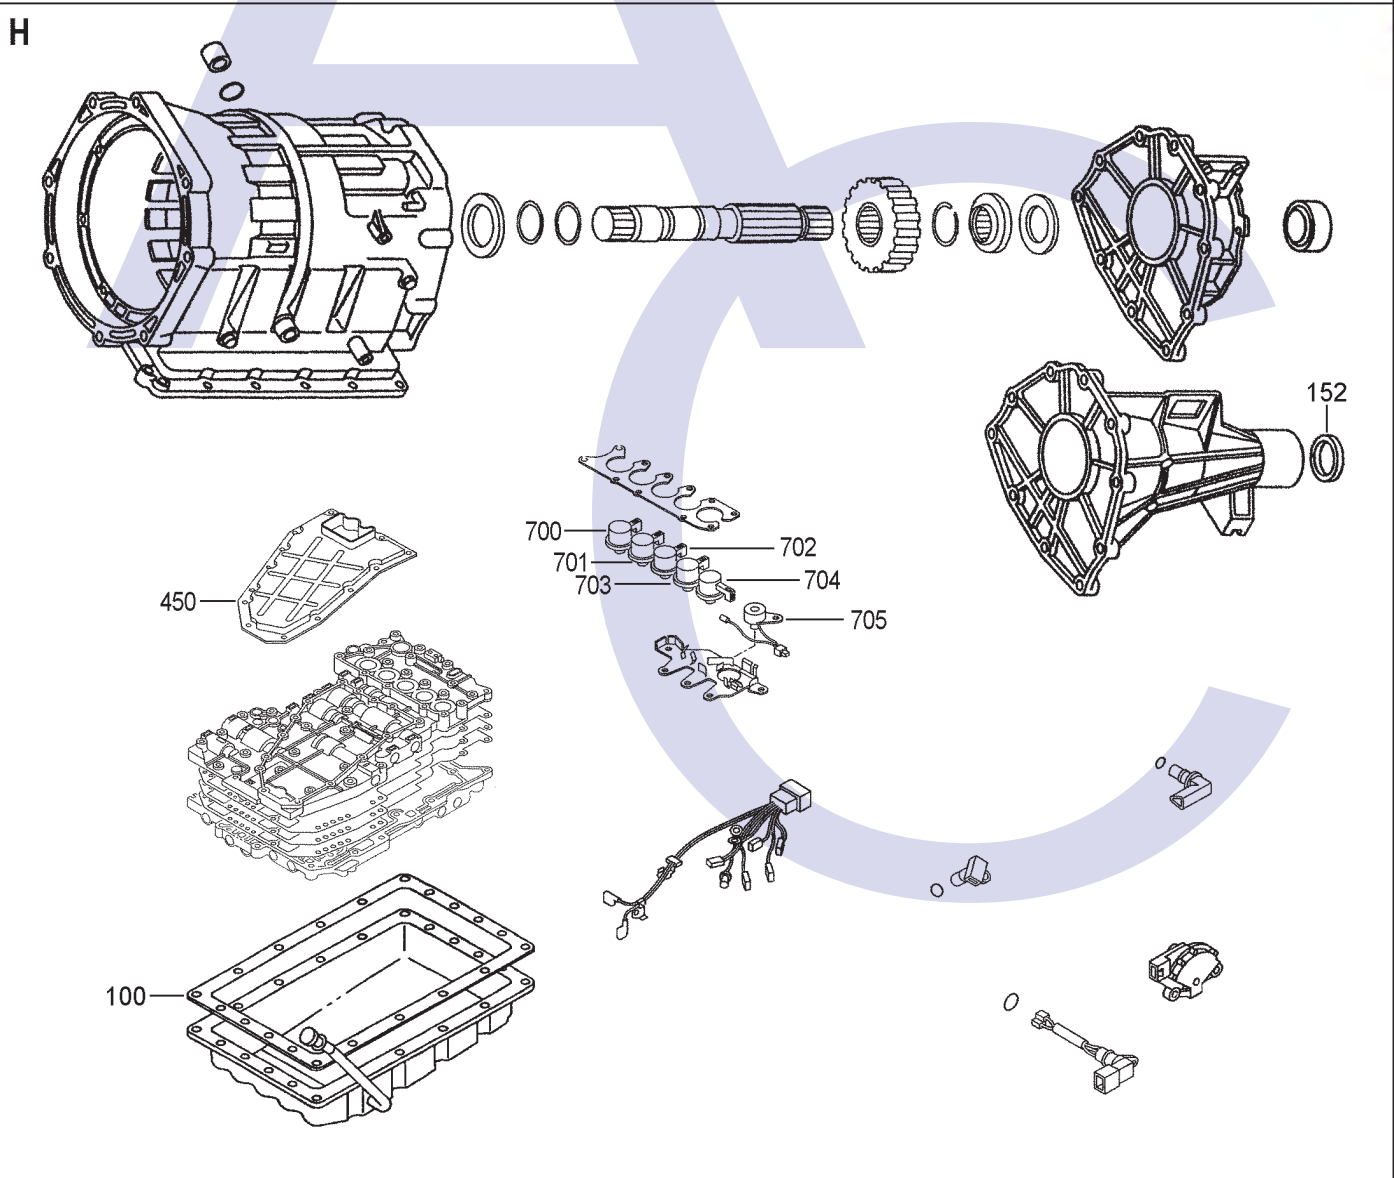

RC4A-EL (Mazda RX8 2003-06, Bongo/Friender 2000-11) 4 Speed RWD/4WD (Electronic Control)

AUTOMATIC CHOICE

THE AUTOMATIC TRANSMISSION PARTS WAREHOUSE

RC4A-EL (Mazda RX8 2003-06, Bongo/Friender 2000-11) 4 Speed RWD/4WD (Electronic Control)

AUTOMATIC CHOICE

THE AUTOMATIC TRANSMISSION PARTS WAREHOUSE

ILL NO.	DESCRIPTION	YEARS	QTY	PART NO
KITS				
Kit	Overhaul (OEM) (1 Pan gasket option, does not fit certain Bongo's)	00-ON	1	RC4A.OHK01
Kit	Overhaul (Transtec) (2 Pan gasket options)	00-ON	1	JR405E.OHK02
Kit	Overhaul (Transtec W/Pistons)	04-ON	1	JR405E.OHK03
Kit	Overhaul (Precision W/Pistons)	02-ON	1	JR405E.OHK51
Kit	Overhaul (Precision) (Without Pistons)	02-ON	1	JR405E.OHK52
GASKETS				
100H	Pan Gasket (Farpak)	00-ON	1	RC4A.GAS01
RUBBER COMPONENTS				
METAL CLAD SEALS				
150A	Converter to Pump	00-ON	1	RL4.MCS01
152H	Extension Seal	00-ON	1	RC4A.MCS02
MOULDED PISTONS				
NI	Second Brake	00-ON	1	RC4A.PIS03
NI	Low / Reverse	00-ON	1	RC4A.PIS04
NI	Low Clutch	00-ON	1	RC4A.PIS05
SEALING RINGS				
Kit	Sealing Ring Kit	04-ON	1	JR405E.SRK01
FRICTION PLATES				
Kit	Friction Plate (Precision)	04-09	1	JR405E.FRK51
250C	High Clutch (129mm OD x 1.60mm x 30T) ..	00-ON	6	JR405E.FRP01
251C	Reverse (142mm OD x 1.60mm x 30T) ..	00-ON	2	JR405E.FRP02
252E	Low Clutch (138mm OD x 1.80mm)	00-ON	5	SUB4.FRP17
253F	Low / Reverse Brake (148mm OD x 1.60mm)	00-ON	4	SUB4.FRP07
254G	Second & Fourth Brake (166mm OD x 1.60mm)	00-ON	4	SUB4.FRP16
STEEL PLATES				
Kit	Steel Plate	04-09	1	JR405E.STK02
300C	High Clutch (104mm ID x 2.10mm x 8 T)	00-ON	6	JR405E.STP06
300C	High Clutch (104mm ID x 3.00mm x 8 T)	00-ON	AR	JR405E.STP01
301C	Reverse Clutch (125mm ID x 1.60mm x 32T)	00-ON	2	JR405E.STP02
302E	Low Clutch (123mm ID x 1.50mm x 27T)	00-ON	7	JR405E.STP03
303F	Low / Reverse Brake	00-ON	4	RC4A.STP04
304G	Second & Fourth Brake	00-ON	8	RC4A.STP03

ILL NO.	DESCRIPTION	YEARS	QTY	PART NO
PRESSURE PLATES				
400C	High Clutch	00-ON	1	RC4A.PP02
402E	Low / Reverse	00-ON	1	RC4A.PP04
403F	Low Clutch	00-ON	1	RC4A.PP05
SPRINGS & CIRCLIPS				
FILTERS				
450H	Oil Pick Up (3.40mm Pick Up)	00-ON	1	RC4A.FIL01
450H	Oil Pick Up (26.10mm Pick Up)	00-ON	1	RC4A.FIL02
BANDS				
BUSHINGS				
THRUST WASHERS & BEARINGS				
ELECTRICAL COMPONENTS				
700H	Shift Solenoid	00-ON	4	RC4A.SOL02
701H	Shift Solenoid	00-ON	4	RC4A.SOL02
702H	Lock Up Solenoid (TCC)	00-ON	1	RC4A.SOL03
703H	Shift Solenoid	00-ON	4	RC4A.SOL02
704H	Shift Solenoid	00-ON	4	RC4A.SOL02
705H	Pressure Control Solenoid (EPC)	00-ON	1	RC4A.SOL01
VALVE BODY PARTS				
HARD PARTS				
801A	Pump Assembly	00-ON	1	RC4A.PUM01