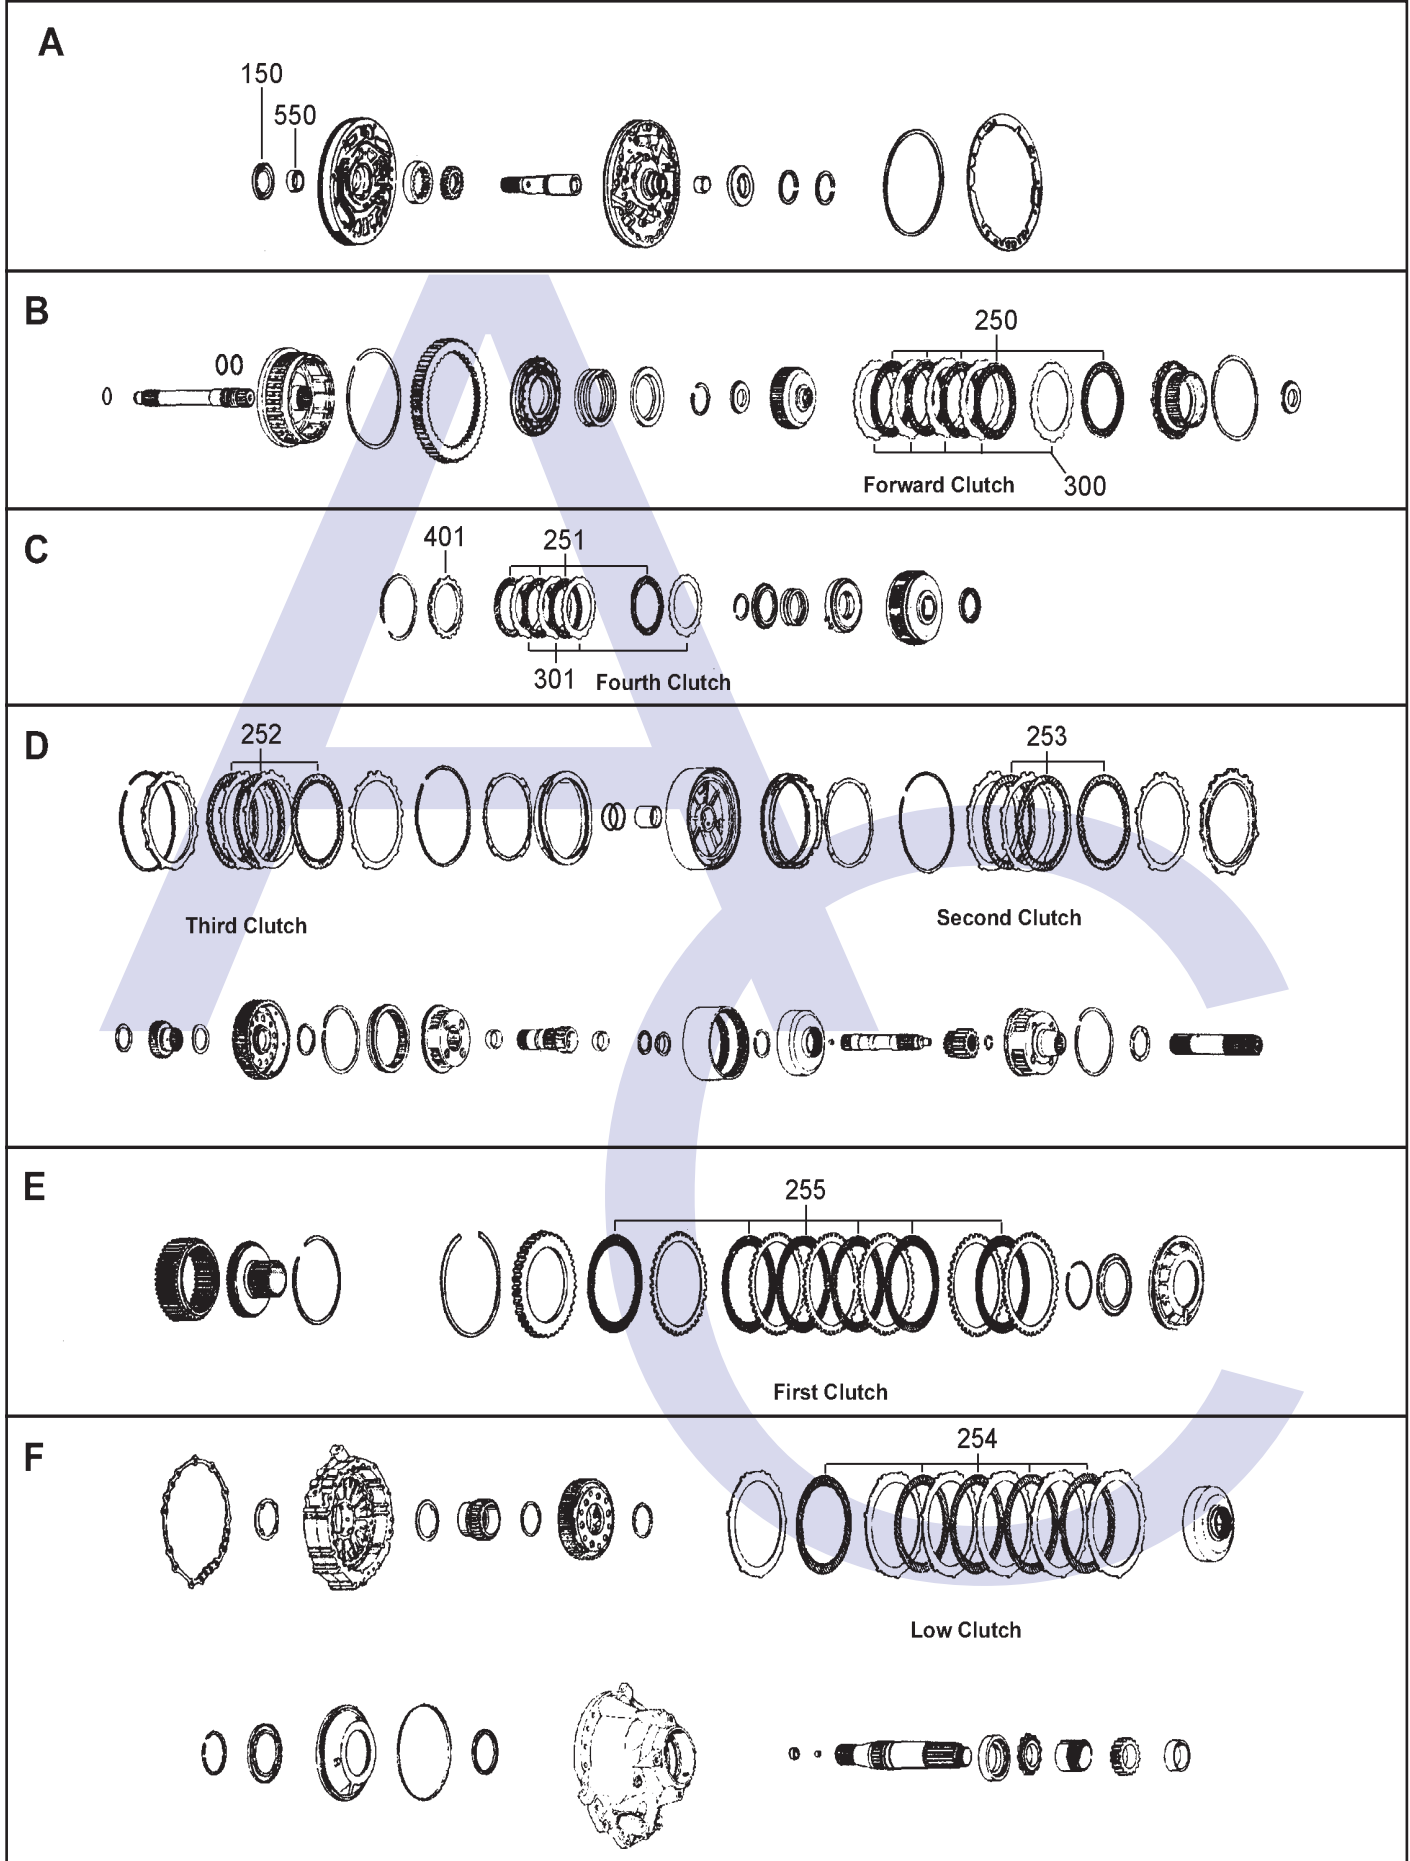

# ALLISON MT640, 643, 650, 653 MT644, 654 PHASE 1/2

AUTOMATIC CHOICE

THE AUTOMATIC TRANSMISSION PARTS WAREHOUSE

# ALLISON MT640, 643, 650, 653 MT644, 654 PHASE 1/2

AUTOMATIC CHOICE

THE AUTOMATIC TRANSMISSION PARTS WAREHOUSE

ILL NO.	DESCRIPTION	YEARS	QTY	PART NO
<b>KITS</b>				
Kit	Overhaul Kit (MT640/643) .....	72-ON	1	AT640.OHK01
Kit	Overhaul Kit (MT640/643) (With OEM Gaskets).....	72-ON	1	AT640.OHK03
Kit	Overhaul Kit (MT643 Only).....	72-ON	1	AT640.OHK02
<b>GASKETS</b>				
100G	Pan Gasket.....	72-ON	1	AT545.GAS01
<b>RUBBER COMPONENTS</b>				
<b>METAL CLAD SEALS</b>				
151G	Extension Seal (92.20mm OD) .	72-ON	1	AT545.MCS02
<b>MOULDED PISTONS</b>				
<b>SEALING RINGS</b>				
<b>FRICTION PLATES</b>				
250B	Forward Range .....	72-ON	6	AT640.FRP01
251C	Fourth Range.....	72-ON	5	AT640.FRP01
252D	Third Range .....	72-ON	3	AT640.FRP02
253D	Second Range .....	72-ON	3-4	AT640.FRP02
254F	Low Range.....	72-ON	5-6	AT640.FRP02
255E	First Range .....	72-ON	6	AT545.FRP02
<b>STEEL PLATES</b>				
300B	Forward Clutch .....	72-ON	4-6	AT640.STP01
301C	Fourth Clutch .....	72-ON	5-6	AT640.STP01
<b>PRESSURE PLATES</b>				
401C	Fourth Clutch .....	72-ON	1	AT640.PP01
<b>SPRINGS &amp; CIRCLIPS</b>				
<b>FILTERS</b>				
450G	Pan Filter .....	72-ON	1	AT545.FIL02

ILL NO.	DESCRIPTION	YEARS	QTY	PART NO
<b>BANDS</b>				
<b>BUSHINGS</b>				
550A	Front Pump.....	72-ON	1	AT640.BUS01
<b>THRUST WASHERS &amp; BEARINGS</b>				
<b>ELECTRICAL COMPONENTS</b>				
<b>VALVE BODY PARTS</b>				
<b>HARD PARTS</b>				
852G	Oil Pan, (Ribbed With Heater Hole).....	72-ON	1	AT640.PAN01
NI	Governor Assembly (Code #461) (2200-2600 RPM Range).....	72-ON	1	AT545.GOV01
NI	Governor Gear Kit.....	72-ON	1	AT640.GOV01
NI	Roller & Spring Kit (OWC) .....	72-ON	1	AT640.OWC01
<b>SPECIAL ITEMS</b>				
<b>TOOLS &amp; MANUALS</b>				