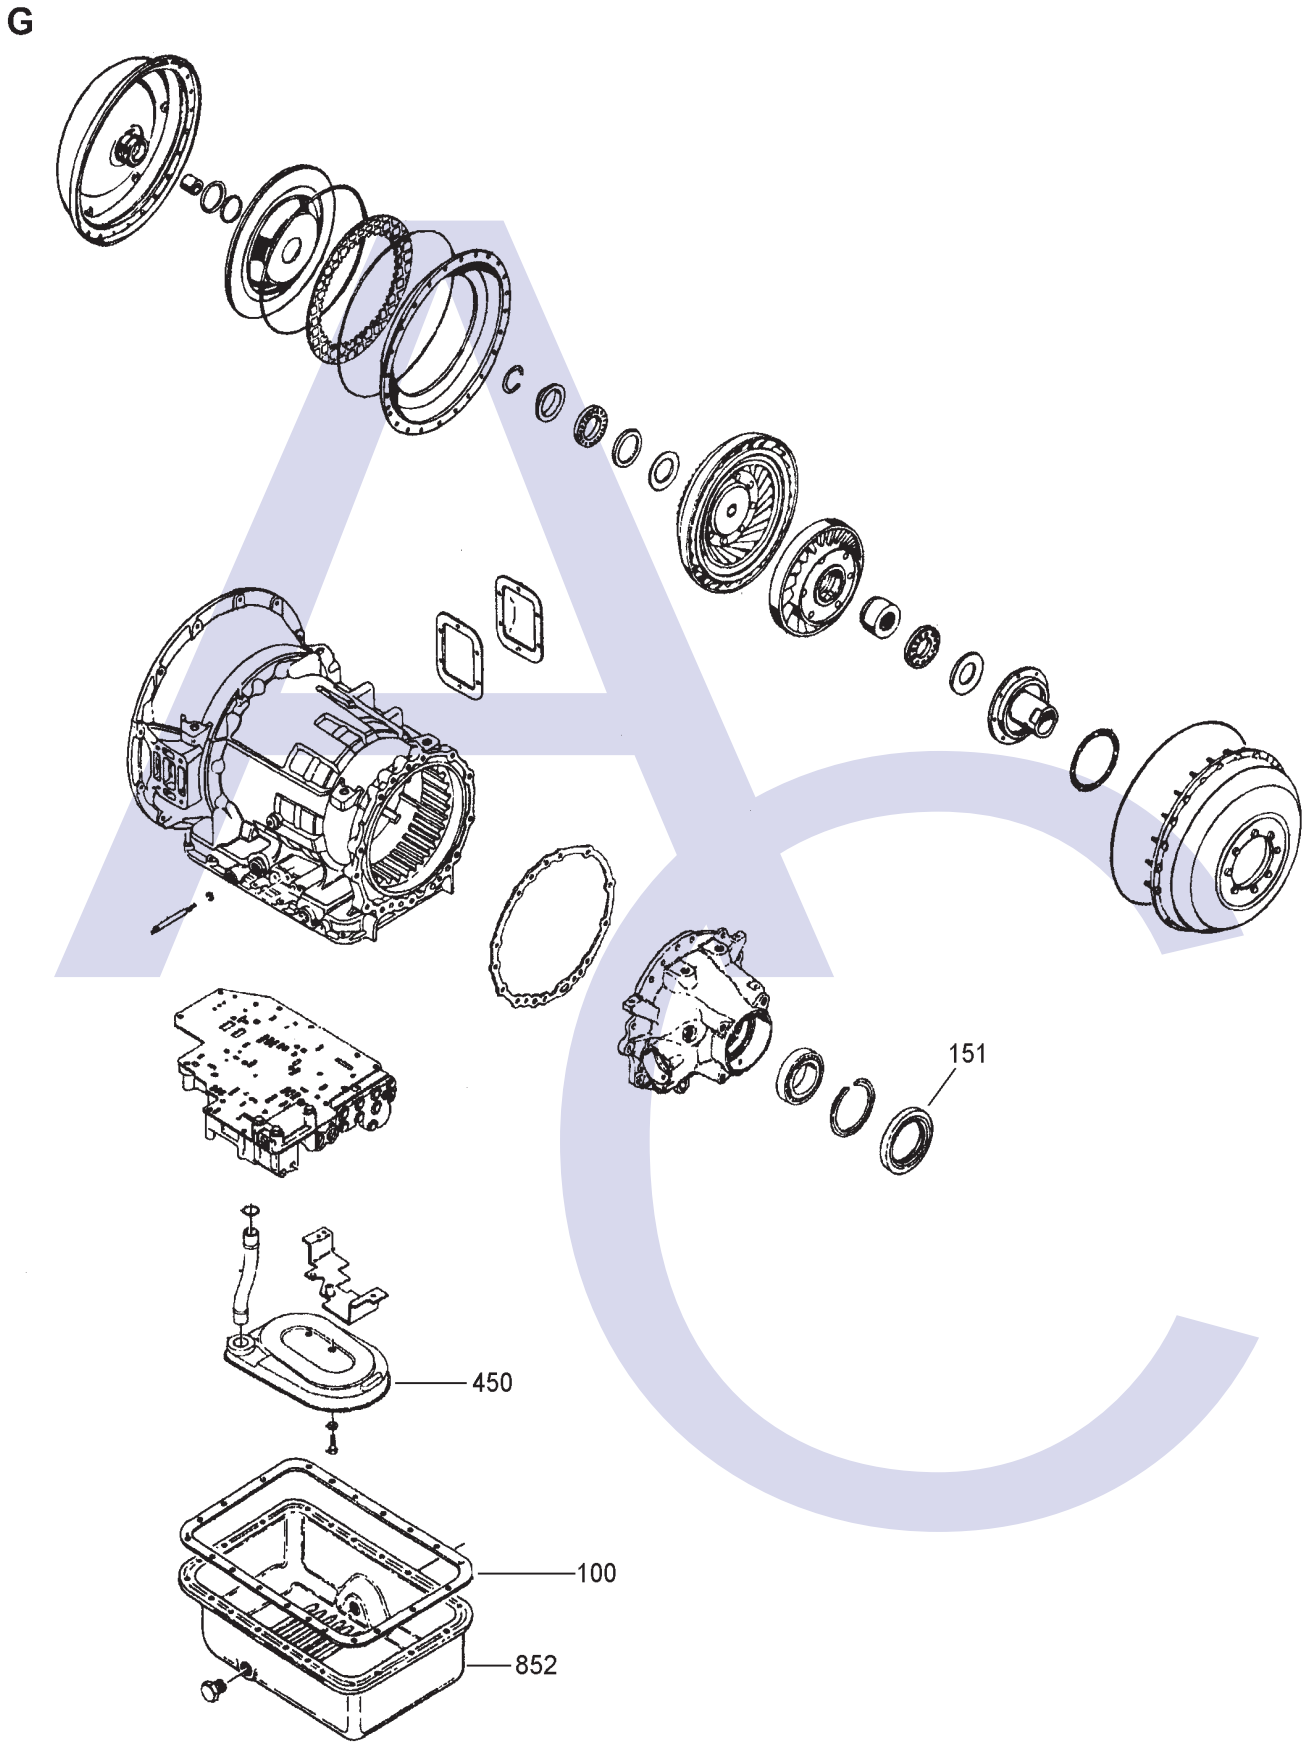

# ALLISON MT640, 643, 650, 653 MT644, 654 PHASE 1/2

AUTOMATIC CHOICE

THE AUTOMATIC TRANSMISSION PARTS WAREHOUSE

# ALLISON MT640, 643, 650, 653 MT644, 654 PHASE 1/2

AUTOMATIC CHOICE

THE AUTOMATIC TRANSMISSION PARTS WAREHOUSE

ILL NO.	DESCRIPTION	YEARS	QTY	PART NO
<b>KITS</b>				
Kit	Overhaul Kit (MT640/643) .....	72-ON	1	AT640.OHK01
Kit	Overhaul Kit (MT640/643) (With OEM Gaskets).....	72-ON	1	AT640.OHK03
Kit	Overhaul Kit (MT643 Only).....	72-ON	1	AT640.OHK02
<b>GASKETS</b>				
100G	Pan Gasket.....	72-ON	1	AT545.GAS01
<b>RUBBER COMPONENTS</b>				
<b>METAL CLAD SEALS</b>				
151G	Extension Seal (92.20mm OD) .	72-ON	1	AT545.MCS02
<b>MOULDED PISTONS</b>				
<b>SEALING RINGS</b>				
<b>FRICTION PLATES</b>				
250B	Forward Range .....	72-ON	6	AT640.FRP01
251C	Fourth Range.....	72-ON	5	AT640.FRP01
252D	Third Range .....	72-ON	3	AT640.FRP02
253D	Second Range .....	72-ON	3-4	AT640.FRP02
254F	Low Range.....	72-ON	5-6	AT640.FRP02
255E	First Range .....	72-ON	6	AT545.FRP02
<b>STEEL PLATES</b>				
300B	Forward Clutch .....	72-ON	4-6	AT640.STP01
301C	Fourth Clutch .....	72-ON	5-6	AT640.STP01
<b>PRESSURE PLATES</b>				
401C	Fourth Clutch .....	72-ON	1	AT640.PP01
<b>SPRINGS &amp; CIRCLIPS</b>				
<b>FILTERS</b>				
450G	Pan Filter .....	72-ON	1	AT545.FIL02

ILL NO.	DESCRIPTION	YEARS	QTY	PART NO
<b>BANDS</b>				
<b>BUSHINGS</b>				
550A	Front Pump.....	72-ON	1	AT640.BUS01
<b>THRUST WASHERS &amp; BEARINGS</b>				
<b>ELECTRICAL COMPONENTS</b>				
<b>VALVE BODY PARTS</b>				
<b>HARD PARTS</b>				
852G	Oil Pan, (Ribbed With Heater Hole).....	72-ON	1	AT640.PAN01
NI	Governor Assembly (Code #461) (2200-2600 RPM Range).....	72-ON	1	AT545.GOV01
NI	Governor Gear Kit.....	72-ON	1	AT640.GOV01
NI	Roller & Spring Kit (OWC) .....	72-ON	1	AT640.OWC01
<b>SPECIAL ITEMS</b>				
<b>TOOLS &amp; MANUALS</b>				