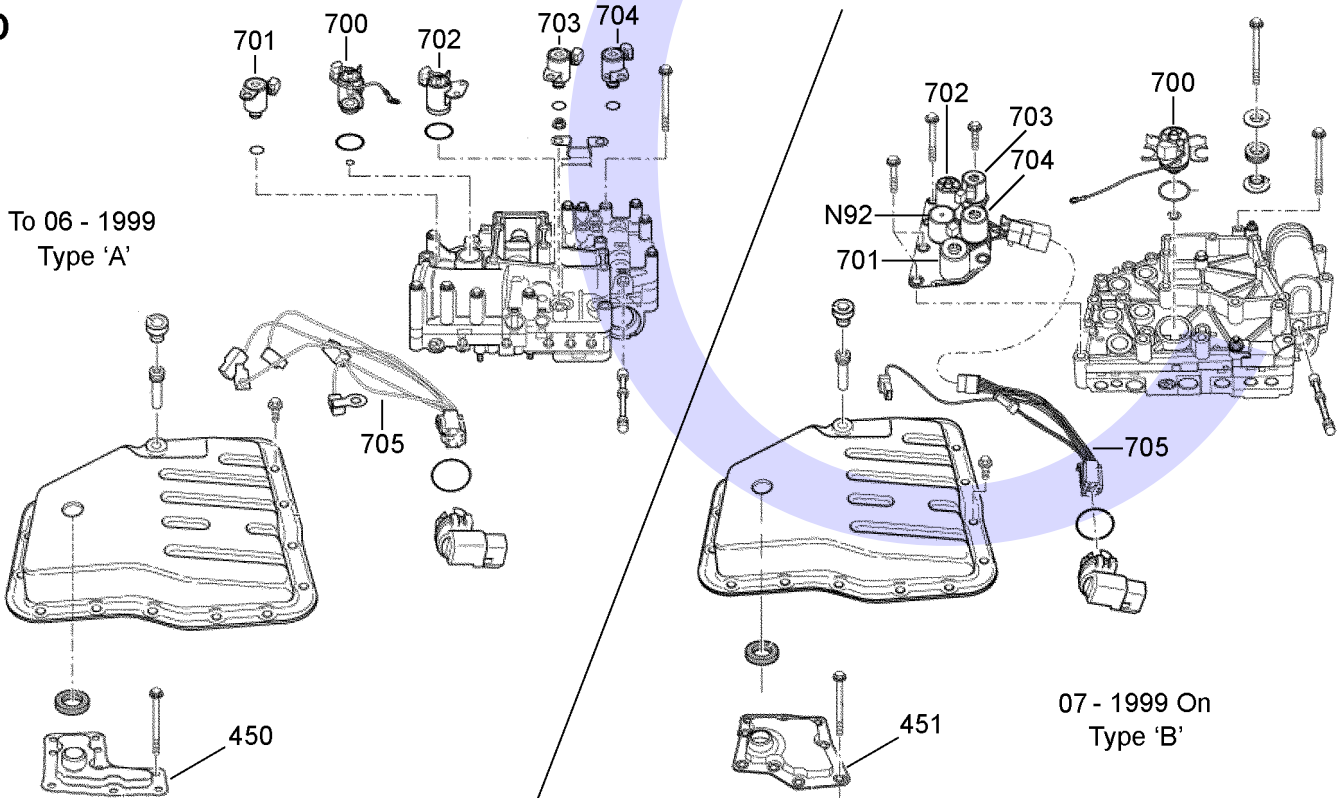

JF404E (Polo)

4 SPEED FWD (Electronic Control)

AUTOMATIC CHOICE

THE AUTOMATIC TRANSMISSION PARTS WAREHOUSE

C

D