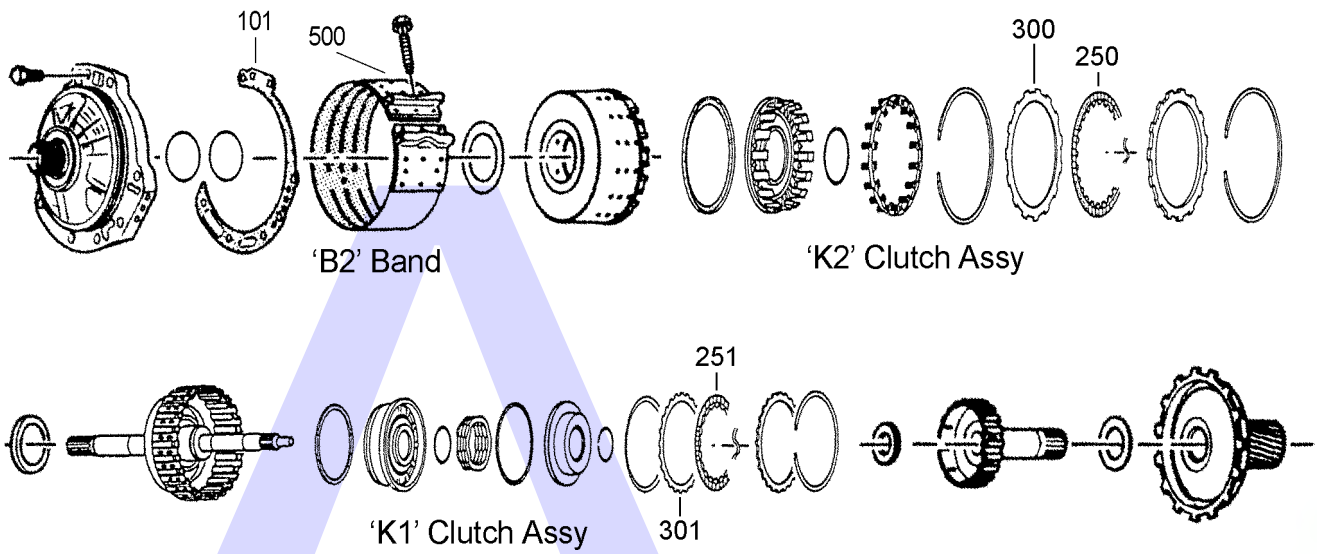

## 4 SPEED FWD (Electronic Control)

AUTOMATIC CHOICE

THE AUTOMATIC TRANSMISSION PARTS WAREHOUSE

A

B

ILL NO.	DESCRIPTION	YEARS	QTY	PART NO
<b>HARD PARTS</b>				
809C	'K3' (3-4) Clutch Assy (Complete Built Unit)..... All		1	JF404E.DRU01

ILL NO.	DESCRIPTION	YEARS	QTY	PART NO
---------	-------------	-------	-----	---------