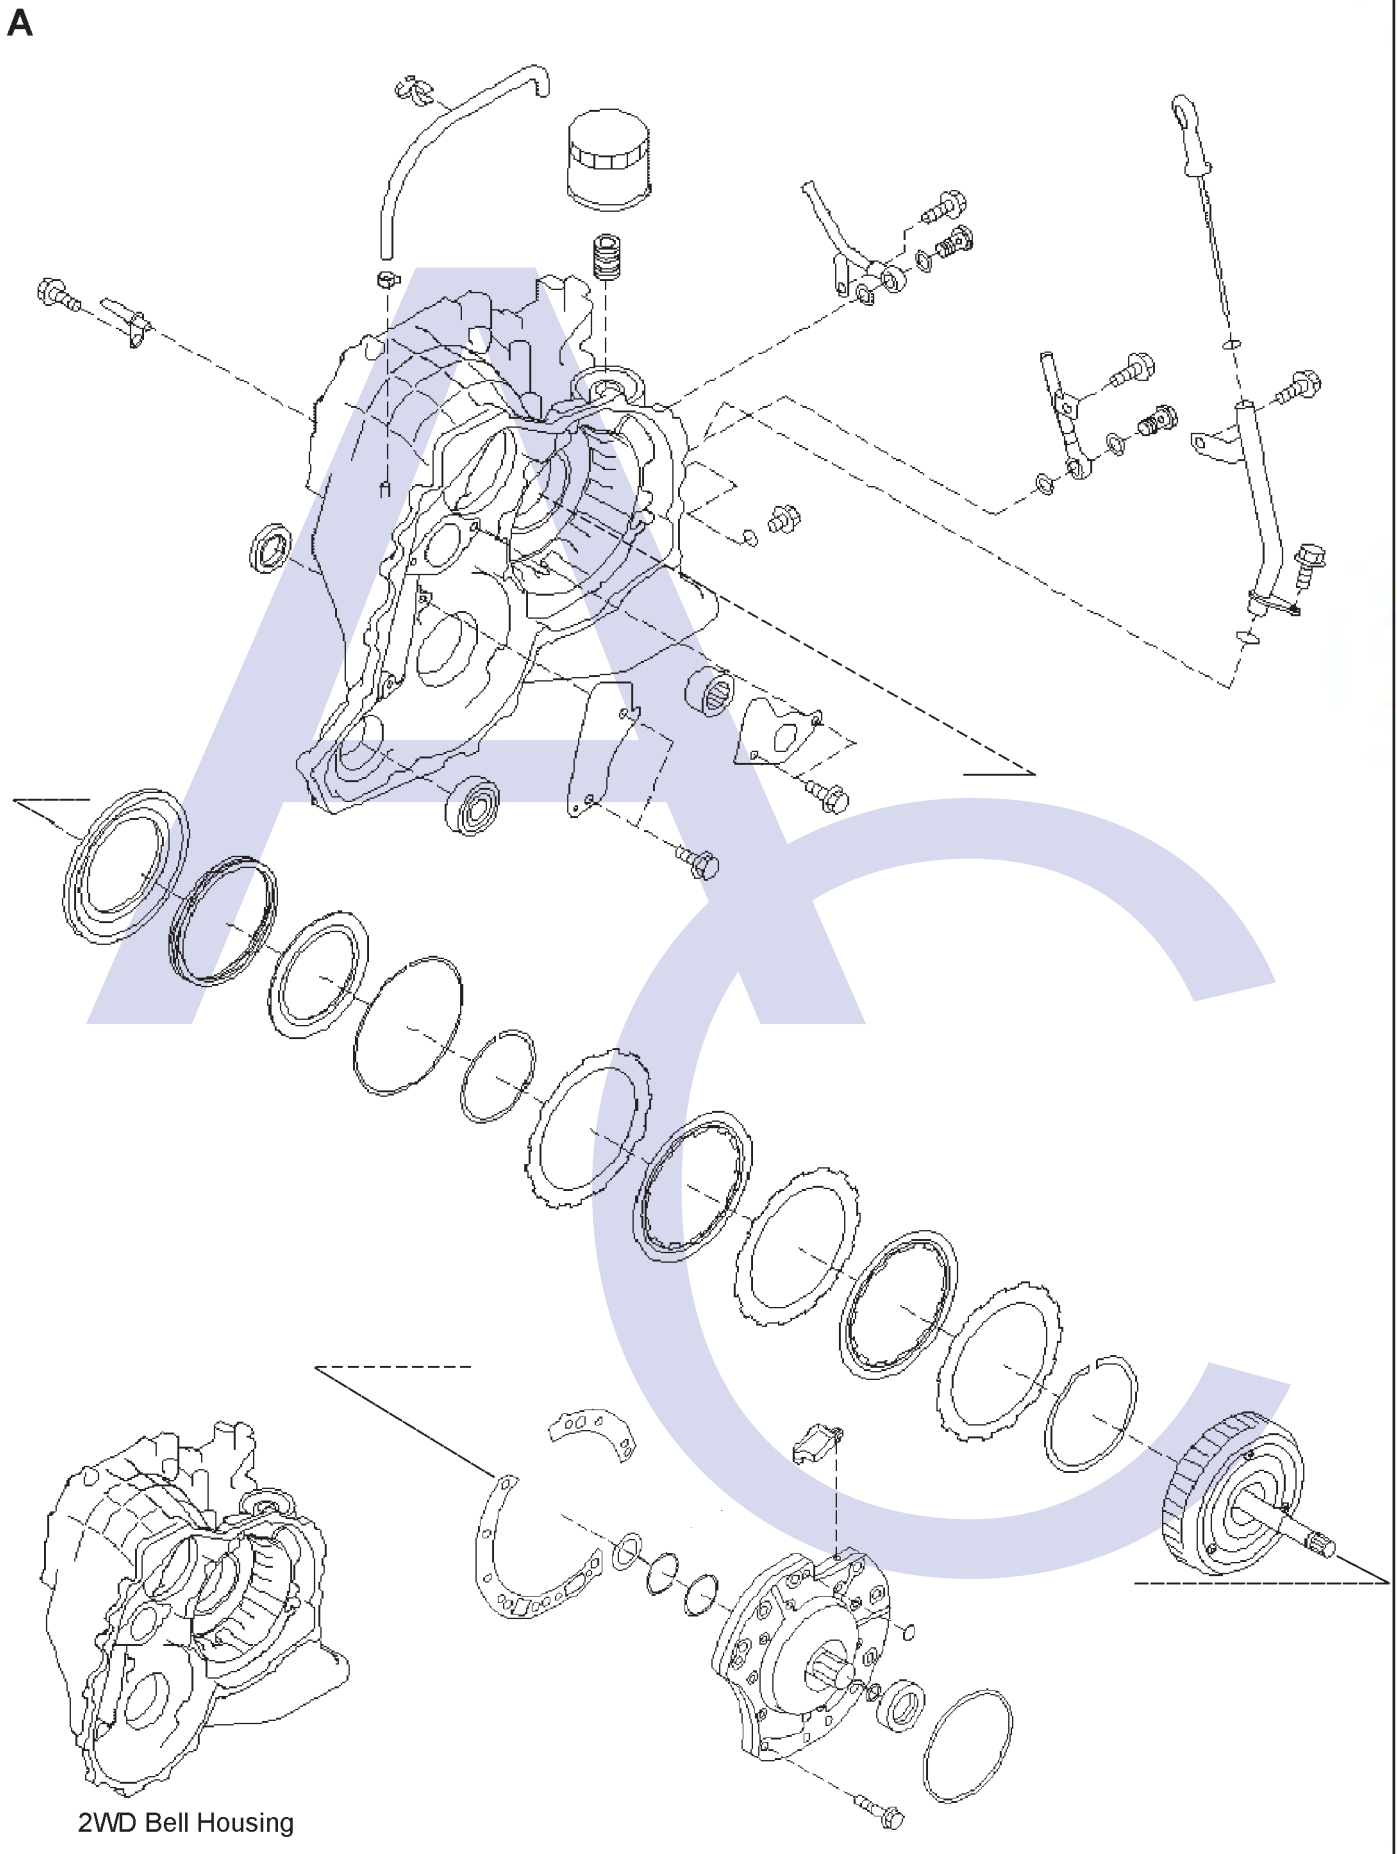

# Jatco JF012E/I-CVT, (Subaru & Suzuki) ECVT FWD (Electronic Control)

AUTOMATIC CHOICE

THE AUTOMATIC TRANSMISSION PARTS WAREHOUSE

# Jatco JF012E/I-CVT, (Subaru & Suzuki) ECVT FWD (Electronic Control)

AUTOMATIC CHOICE

THE AUTOMATIC TRANSMISSION PARTS WAREHOUSE

B

2WD Bell Housing

ILL NO. ....	DESCRIPTION	YEARS	QTY	PART NO
-----------------	-------------	-------	-----	---------

ILL NO. ....	DESCRIPTION	YEARS	QTY	PART NO
-----------------	-------------	-------	-----	---------