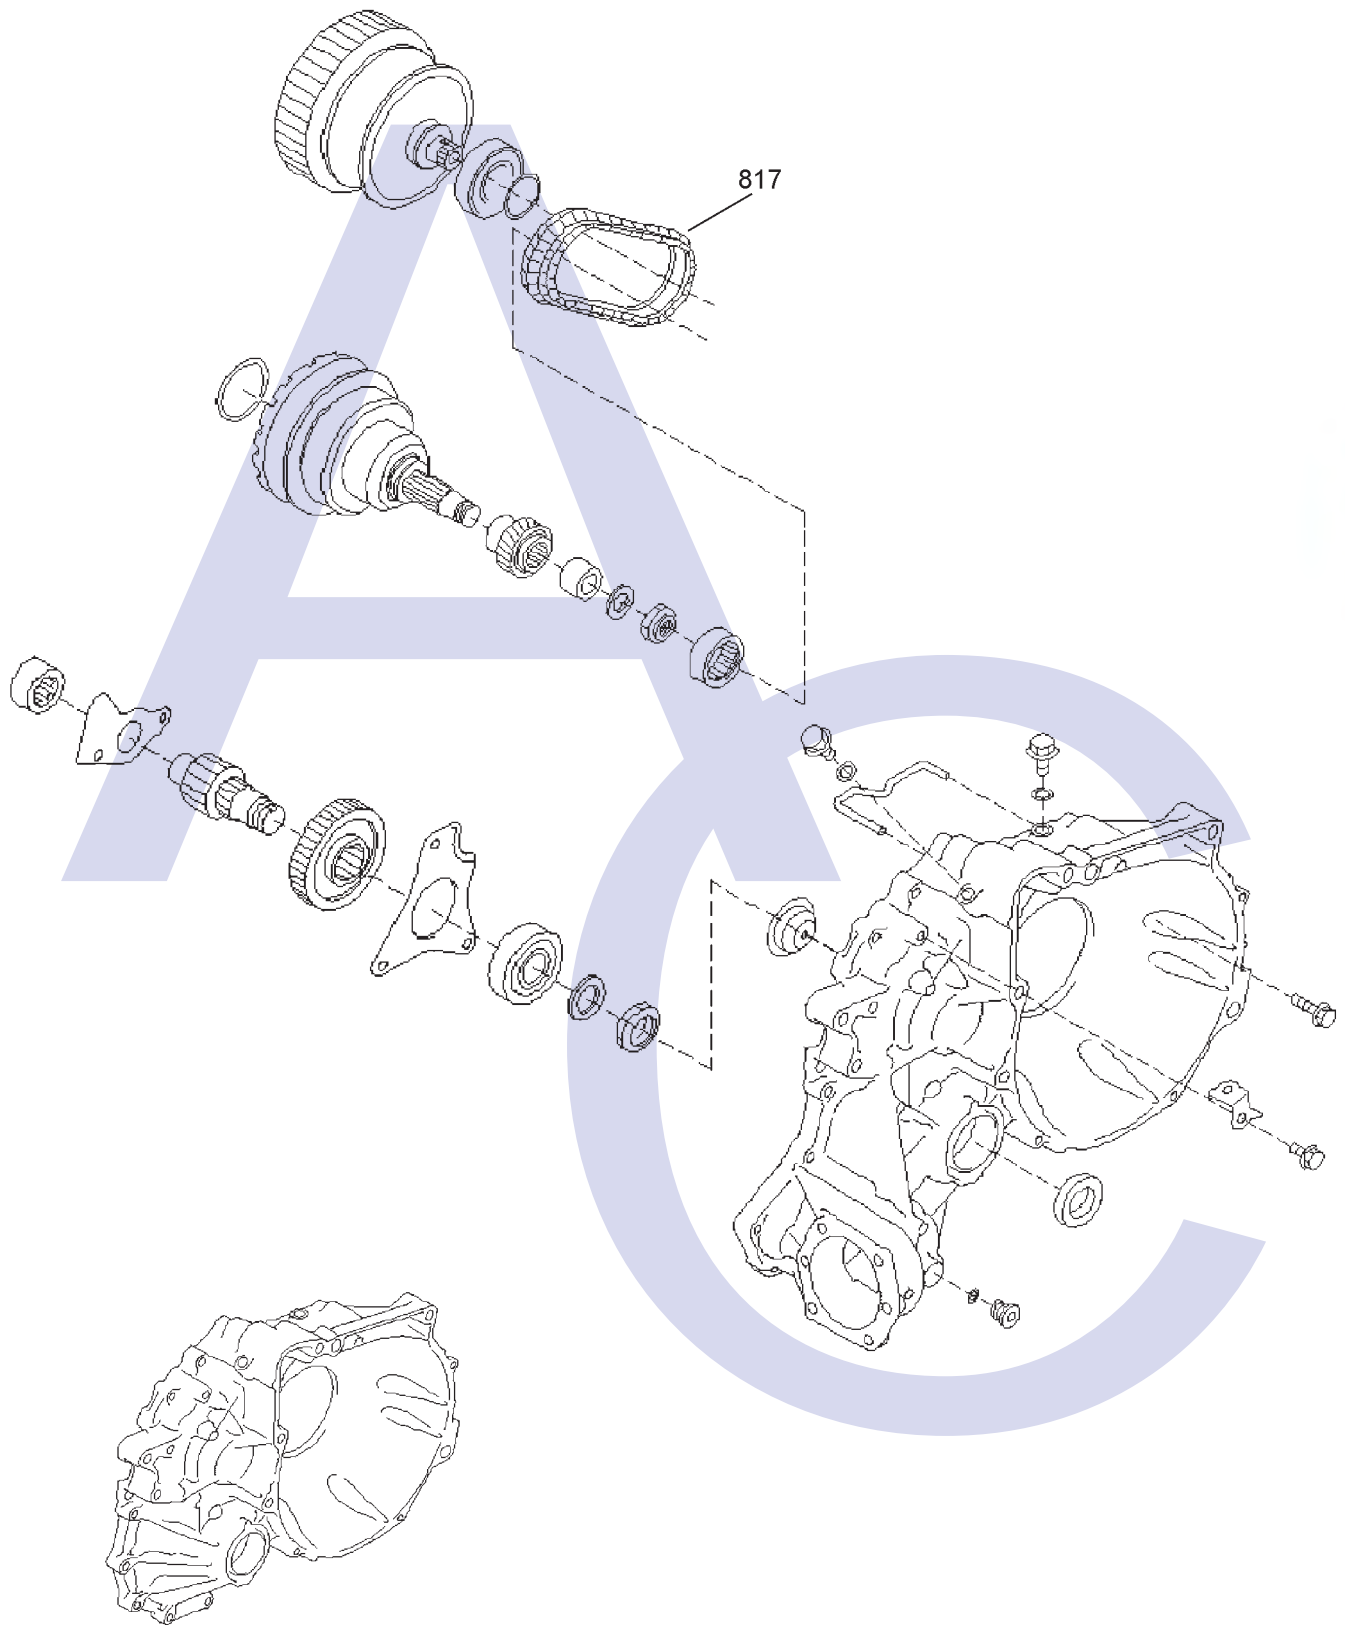

# Jatco JF012E/I-CVT, (Subaru & Suzuki) ECVT FWD (Electronic Control)

AUTOMATIC CHOICE

THE AUTOMATIC TRANSMISSION PARTS WAREHOUSE

B

2WD Bell Housing