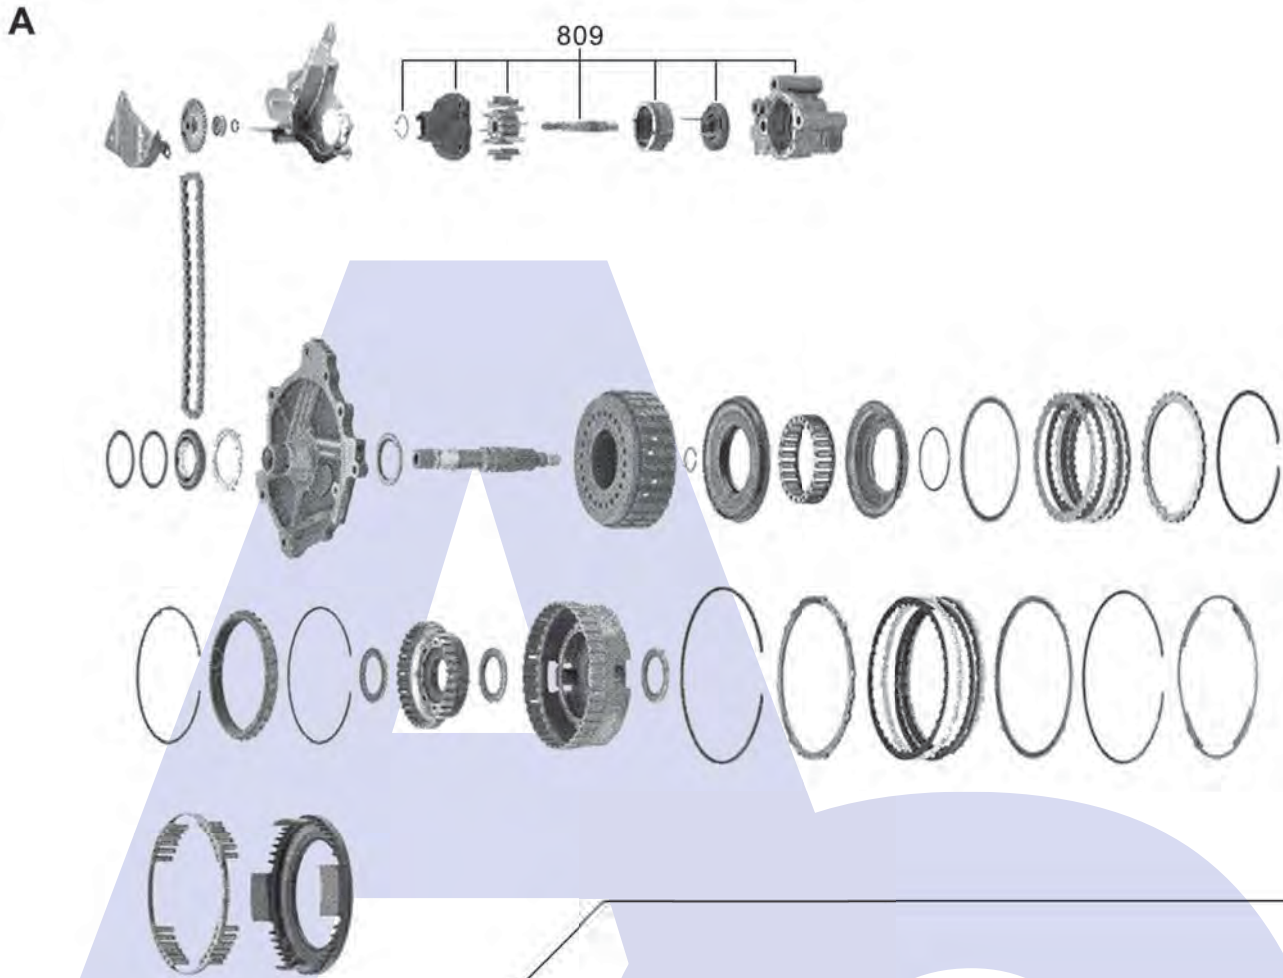

Jatco JF011E/CVT2M, F1CJA Mitsubishi, RE0F10A Nissan ECVT FWD (Electronic Control)

AUTOMATIC CHOICE

THE AUTOMATIC TRANSMISSION PARTS WAREHOUSE

Jatco JF011E/CVT2M, F1CJA Mitsubishi, RE0F10A Nissan ECVT FWD (Electronic Control)

AUTOMATIC CHOICE

THE AUTOMATIC TRANSMISSION PARTS WAREHOUSE

Jatco JF011E/CVT2M, F1CJA Mitsubishi, RE0F10A Nissan ECVT FWD (Electronic Control)

AUTOMATIC CHOICE

THE AUTOMATIC TRANSMISSION PARTS WAREHOUSE

ILL NO.	DESCRIPTION	YEARS	QTY	PART NO
KITS				
Kit	Overhaul Kit (Transtec) (Without Pistons).....	06-ON	1	JF011E.OHK01
Kit	Overhaul Kit (Precision) (Without Pistons).....	06-ON	1	JF011E.OHK51
Kit	Overhaul Kit (Precision) (With Pistons).....	06-ON	1	JF011E.OHK52
GASKETS				
108C	Oil Pan (18 Bolt Holes Fibre)....	06-ON	1	JF011E.GAS01
108C	Oil Pan (19 Bolt Holes)	07-ON	1	JF011E.GAS02
RUBBER COMPONENTS				
METAL CLAD SEALS				
150C	Converter to Front Cover	07-ON	1	JF011E.MCS01
151C	Diff Seal, R/Hand (Con.Housing) (Chrysler, Mistubishi)	07-ON	1	RL43.MCS02
151C	Diff Seal, R/Hand (Con.Housing) (Nissan).....	07-ON	1	RL43.MCS03
152C	Diff Seal, L/Hand (Main Case) ..	07-ON	1	RL43.MCS02
153C	Selector Shaft	07-ON	1	RL43.MCS05
MOULDED PISTONS				
Kit	Piston Kit (Precision).....	07-12	1	JF011E.PISKIT51
SEALING RINGS				
FRICTION PLATES				
Kit	Friction Plate Kit.....	07-ON	1	JF011E.FRK01
STEEL PLATES				
Kit	Steel Plate Kit	07-ON	1	JF011E.STK01
PRESSURE PLATES				
SPRINGS & CIRCLIPS				
FILTERS				
450C	Filter, Cooler Return.....	06-ON	1	JF011E.FIL02
451C	Filter, Pick Up.....	06-ON	1	JF011E.FIL01
451C	Filter, Pick Up,Caliber, Altima, Sentra, Rogue.....	07-08	1	JF011E.FIL03