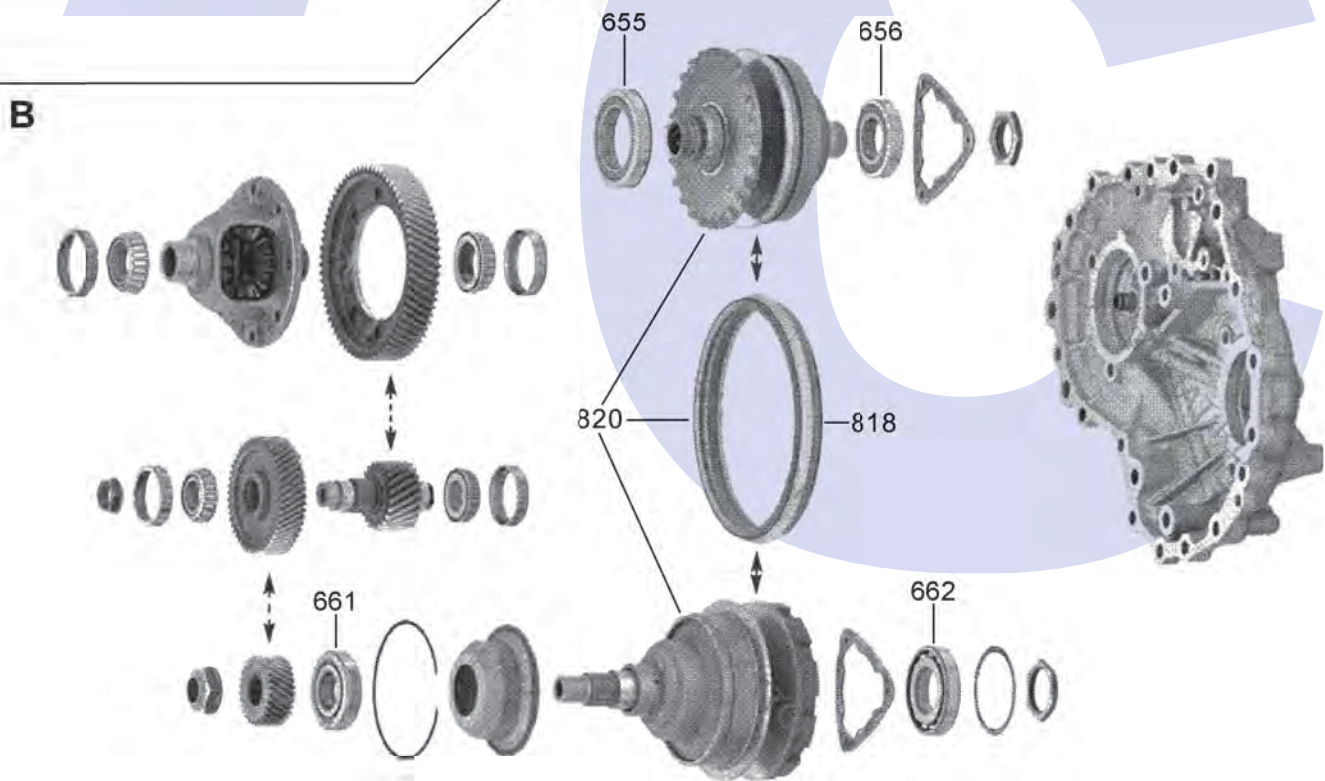

Jatco JF011E/CVT2M, F1CJA Mitsubishi, RE0F10A Nissan ECVT FWD (Electronic Control)

AUTOMATIC CHOICE

THE AUTOMATIC TRANSMISSION PARTS WAREHOUSE

Jatco JF011E/CVT2M, F1CJA Mitsubishi, RE0F10A Nissan ECVT FWD (Electronic Control)

AUTOMATIC CHOICE

THE AUTOMATIC TRANSMISSION PARTS WAREHOUSE

Jatco JF011E/CVT2M, F1CJA Mitsubishi, RE0F10A Nissan ECVT FWD (Electronic Control)

AUTOMATIC CHOICE

THE AUTOMATIC TRANSMISSION PARTS WAREHOUSE

ILL NO.	DESCRIPTION	YEARS	QTY	PART NO
KITS				
Kit	Overhaul Kit (Transtec) (Without Pistons).....	06-ON	1	JF011E.OHK01
Kit	Overhaul Kit (Precision) (Without Pistons).....	06-ON	1	JF011E.OHK51
Kit	Overhaul Kit (Precision) (With Pistons).....	06-ON	1	JF011E.OHK52
GASKETS				
108C	Oil Pan (18 Bolt Holes Fibre)....	06-ON	1	JF011E.GAS01
108C	Oil Pan (19 Bolt Holes)	07-ON	1	JF011E.GAS02
RUBBER COMPONENTS				
METAL CLAD SEALS				
150C	Converter to Front Cover	07-ON	1	JF011E.MCS01
151C	Diff Seal, R/Hand (Con.Housing) (Chrysler, Mistubishi)	07-ON	1	RL43.MCS02
151C	Diff Seal, R/Hand (Con.Housing) (Nissan).....	07-ON	1	RL43.MCS03
152C	Diff Seal, L/Hand (Main Case) ..	07-ON	1	RL43.MCS02
153C	Selector Shaft	07-ON	1	RL43.MCS05
MOULDED PISTONS				
Kit	Piston Kit (Precision).....	07-12	1	JF011E.PISKIT51
SEALING RINGS				
FRICTION PLATES				
Kit	Friction Plate Kit.....	07-ON	1	JF011E.FRK01
STEEL PLATES				
Kit	Steel Plate Kit	07-ON	1	JF011E.STK01
PRESSURE PLATES				
SPRINGS & CIRCLIPS				
FILTERS				
450C	Filter, Cooler Return.....	06-ON	1	JF011E.FIL02
451C	Filter, Pick Up.....	06-ON	1	JF011E.FIL01
451C	Filter, Pick Up,Caliber, Altima, Sentra, Rogue.....	07-08	1	JF011E.FIL03