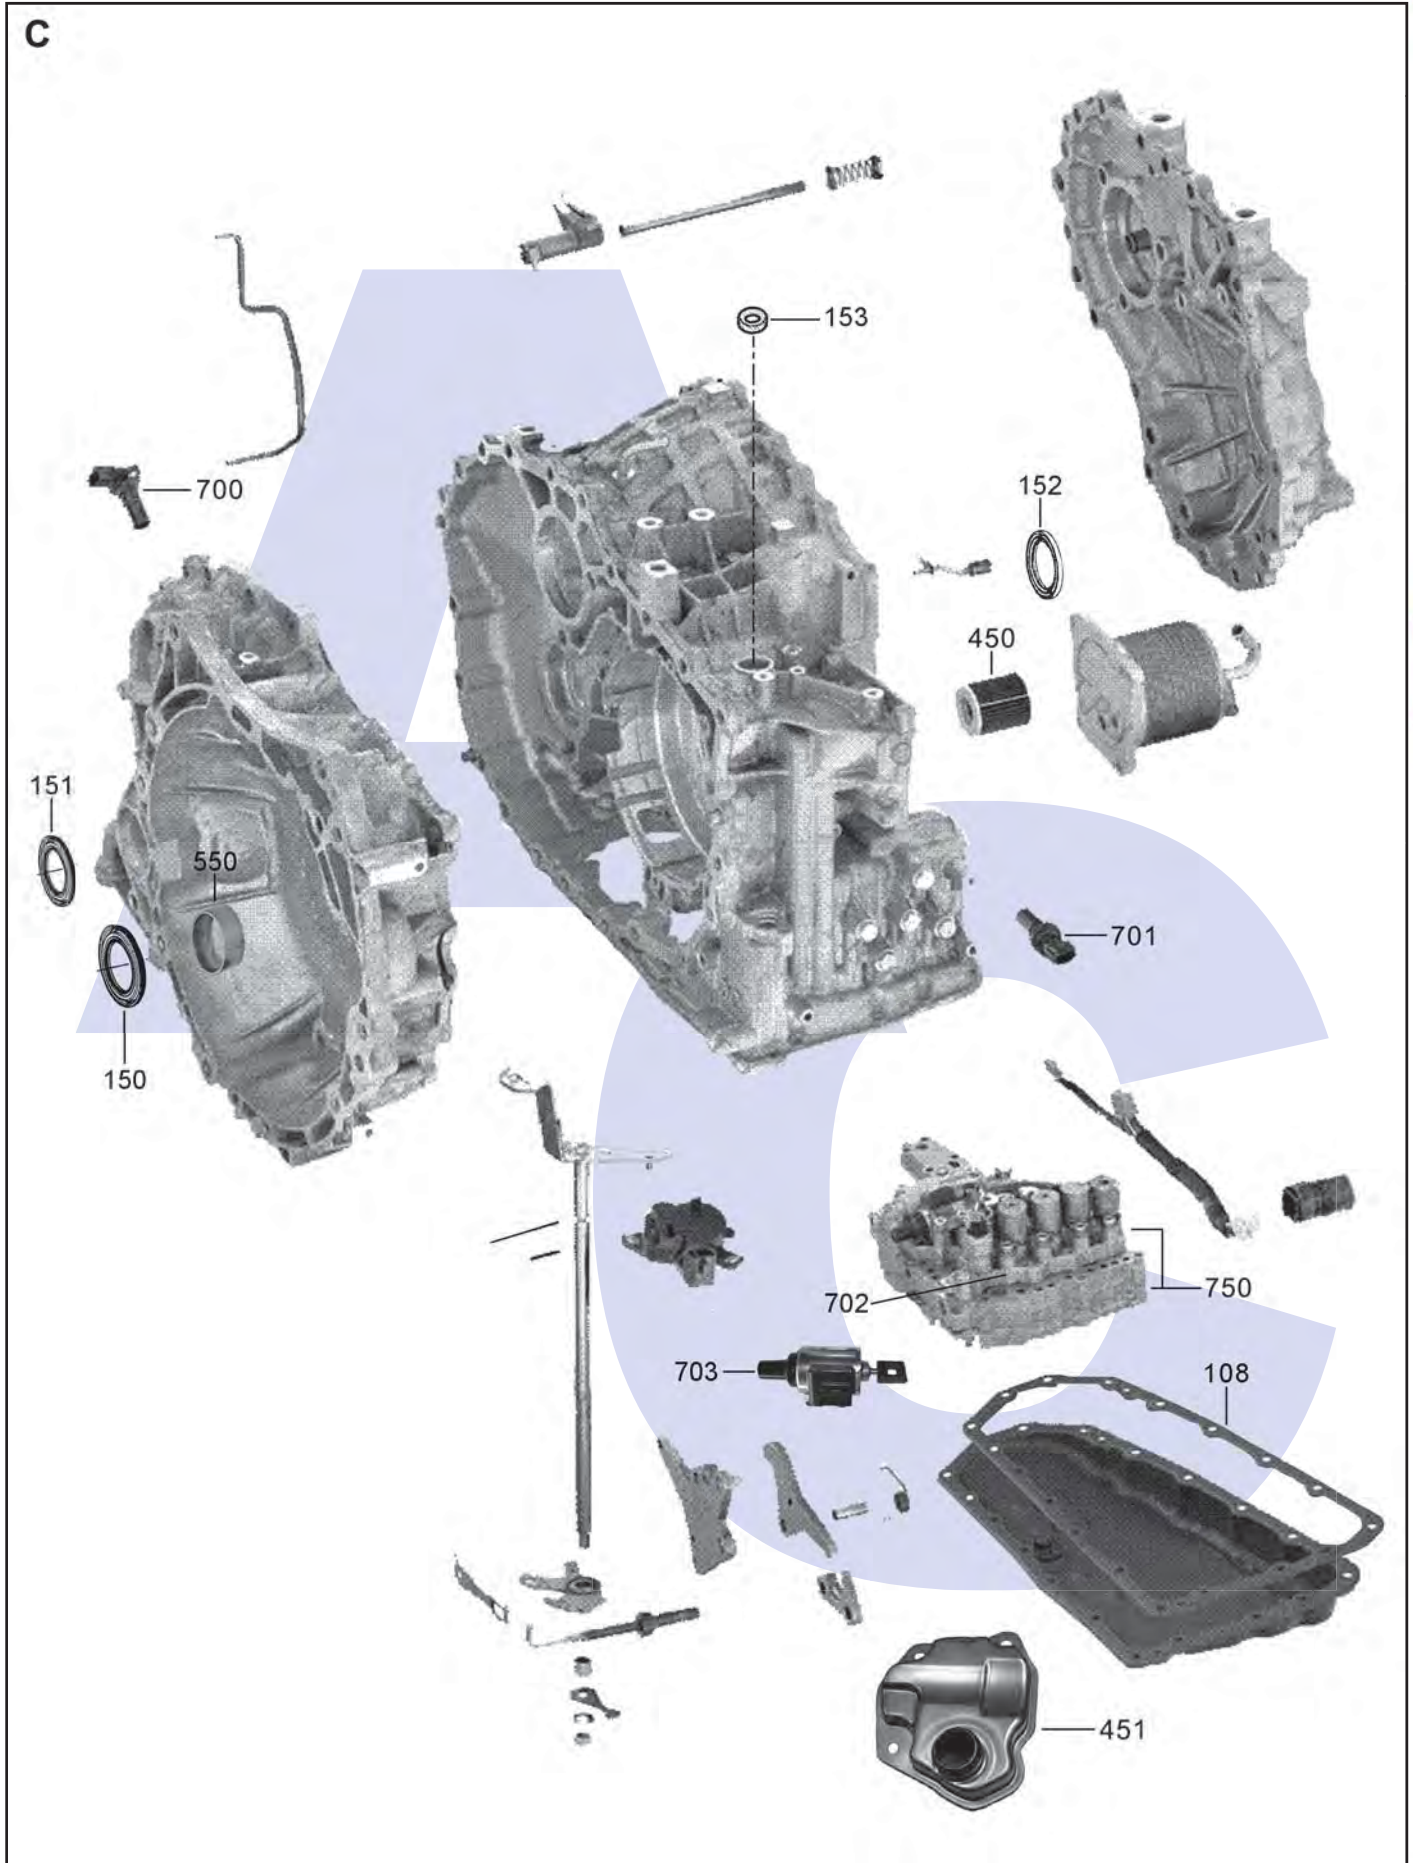

Jatco JF011E/CVT2M, F1CJA Mitsubishi, RE0F10A Nissan ECVT FWD (Electronic Control)

AUTOMATIC CHOICE

THE AUTOMATIC TRANSMISSION PARTS WAREHOUSE

Jatco JF011E/CVT2M, F1CJA Mitsubishi, RE0F10A Nissan ECVT FWD (Electronic Control)

AUTOMATIC CHOICE

THE AUTOMATIC TRANSMISSION PARTS WAREHOUSE

Jatco JF011E/CVT2M, F1CJA Mitsubishi, RE0F10A Nissan ECVT FWD (Electronic Control)

AUTOMATIC CHOICE

THE AUTOMATIC TRANSMISSION PARTS WAREHOUSE

ILL NO.	DESCRIPTION	YEARS	QTY	PART NO
KITS				
Kit	Overhaul Kit (Transtec) (Without Pistons).....	06-ON	1	JF011E.OHK01
Kit	Overhaul Kit (Precision) (Without Pistons).....	06-ON	1	JF011E.OHK51
Kit	Overhaul Kit (Precision) (With Pistons).....	06-ON	1	JF011E.OHK52
GASKETS				
108C	Oil Pan (18 Bolt Holes Fibre)....	06-ON	1	JF011E.GAS01
108C	Oil Pan (19 Bolt Holes)	07-ON	1	JF011E.GAS02
RUBBER COMPONENTS				
METAL CLAD SEALS				
150C	Converter to Front Cover	07-ON	1	JF011E.MCS01
151C	Diff Seal, R/Hand (Con.Housing) (Chrysler, Mistubishi)	07-ON	1	RL43.MCS02
151C	Diff Seal, R/Hand (Con.Housing) (Nissan).....	07-ON	1	RL43.MCS03
152C	Diff Seal, L/Hand (Main Case) ..	07-ON	1	RL43.MCS02
153C	Selector Shaft	07-ON	1	RL43.MCS05
MOULDED PISTONS				
Kit	Piston Kit (Precision).....	07-12	1	JF011E.PISKIT51
SEALING RINGS				
FRICTION PLATES				
Kit	Friction Plate Kit.....	07-ON	1	JF011E.FRK01
STEEL PLATES				
Kit	Steel Plate Kit	07-ON	1	JF011E.STK01
PRESSURE PLATES				
SPRINGS & CIRCLIPS				
FILTERS				
450C	Filter, Cooler Return.....	06-ON	1	JF011E.FIL02
451C	Filter, Pick Up.....	06-ON	1	JF011E.FIL01
451C	Filter, Pick Up,Caliber, Altima, Sentra, Rogue.....	07-08	1	JF011E.FIL03