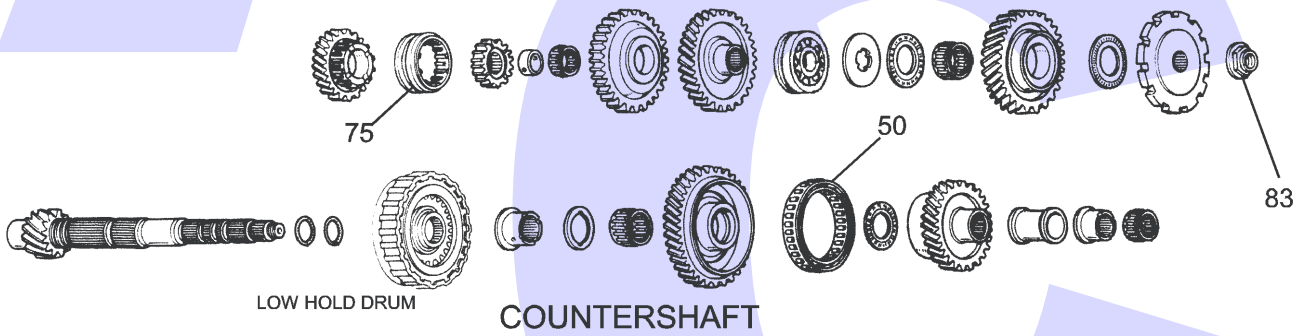

HONDA 4 SPEED (3 Shaft) 4 SPEED FWD (Electronic Control)

A

B

C

D

E