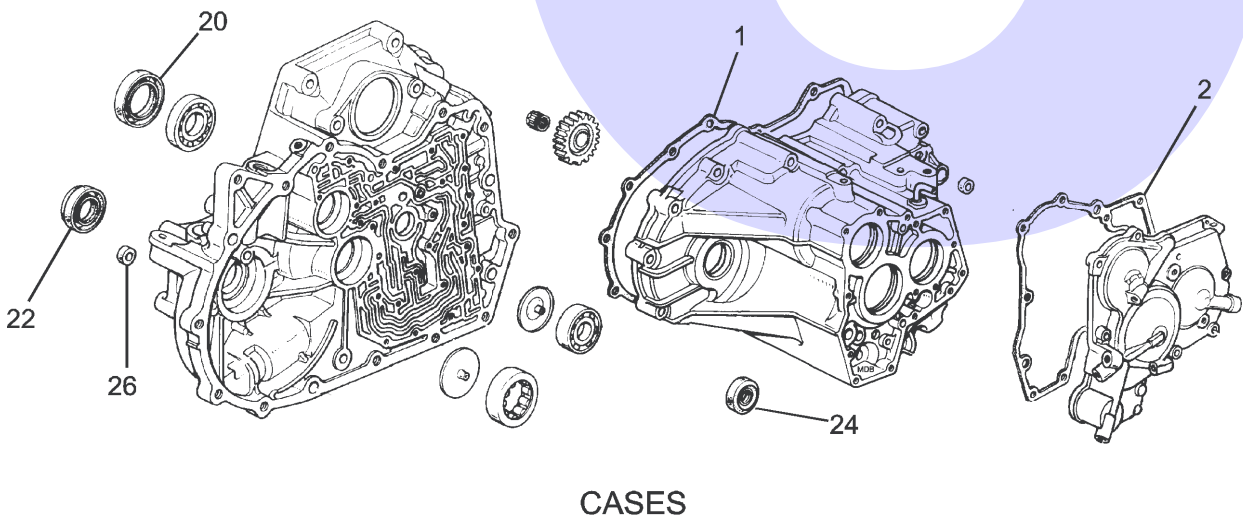

HONDA 4 SPEED (3 Shaft) 4 SPEED FWD (Electronic Control)

A

B

C

D

E