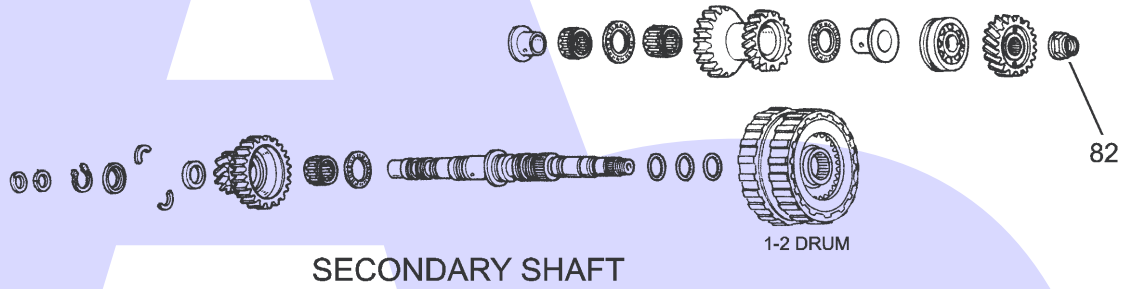

HONDA 4 SPEED (3 Shaft) 4 SPEED FWD (Electronic Control)

A

B

C

D

E

HONDA 3 SHAFT

SECOND

ILL NO.	DESCRIPTION	YEARS	QTY	PART NO
RUBBER COMPONENTS				
5A	Inner Clutch O Ring 106, 110, 116mm Clutch Plates 39.8 x 2.2mm	82-ON	AR	HON4.OR01
5A	Inner Clutch O Ring 120mm Clutch Plates 46.8 x 2.2mm	90-ON	AR	HON4.OR02
6A	Outer Clutch O Ring With 106mm Plates 100 x 2.2mm	82-ON	AR	HON4.OR03
6A	Outer Clutch O Ring With 110mm Plates 104 x 2.2mm	86-ON	AR	HON4.OR04
6A	Outer Clutch O Ring With 116mm Plates 110 x 2.2mm	90-ON	AR	HON4.OR05
6A	Outer Clutch O Ring With 120mm Plates 110 x 2.2mm	90-ON	AR	HON4.OR06
NI	Filter to Valve Body Ring MPYA, MPWA	90-ON	1	HON4.OR07
SEALS				
20E	Converter Seal	90-ON	1	HON4.MCS10
22E	Axle Left Ex M24A, MP7A	90-ON	1	HON4.MCS11
22E	Axle Left M24A, MP7A	90-ON	1	HON4.MCS13
24E	Axle Right Ex M24A, MP7A	90-ON	1	HON4.MCS12
24E	Axle Right M24A, MP7A	90-ON	1	HON4.MCS14
26E	Selector Shaft	90-ON	1	HON4.MCS21
NI	Inter Shaft Front MPYA	91-ON	1	HON4.MCS15
NI	Inter Shaft Inner MPYA	91-ON	1	HON4.MCS16
NI	Inter Shaft Rear MPYA	91-ON	1	HON4.MCS17
NI	Inter Shaft Front MPWA	91-ON	1	HON4.MCS18
NI	Inter Shaft Inner MPWA	91-ON	1	HON4.MCS19
NI	Inter Shaft Rear MPWA	91-ON	1	HON4.MCS20
FRICITION PLATES				
30A	106mm O.D. All Clutch Packs	82-E83	12	HON3.FRP01
30A	110mm O.D. All Clutch Packs	L83-86	12	HON4.FRP01
30A	116mm O.D. All Clutch Packs	86-ON	12	HON4.FRP02
30A	116mm O.D. All Clutch Packs Genuine Honda Plates	86-ON	Alt	HON4.FRP12
30A	116mm O.D V6 All Clutch Pack	86-ON	16	HON4.FRP02
30A	120mm O.D. All Clutch Packs	90-ON	15	HON4.FRP03
NI	125mm O.D. Plates 1 st Clutch Pack Green 2.00mm	91-ON	4	HON4.FRP07
	2 nd Clutch Pack Red 2.00mm	91-ON	4	HON4.FRP06
	3 rd Clutch Pack Red 2.35mm	91-ON	4	HON4.FRP09
	4 th Clutch Pack Green 2.35mm	91-ON	5	HON4.FRP08
	Reverse Clutch Green 2.00mm	91-ON	4	HON4.FRP07
	Low Hold Clutch Green 2.00mm	91-ON	4	HON4.FRP07