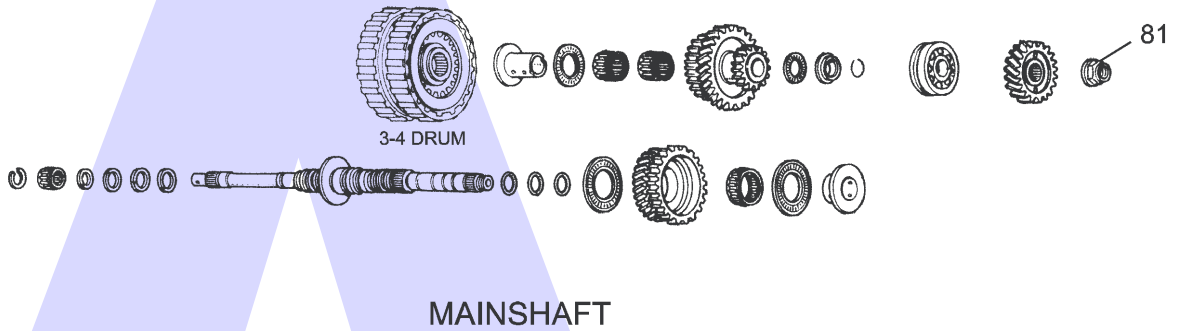

HONDA 4 SPEED (3 Shaft) 4 SPEED FWD (Electronic Control)

A

B

C

D

E

HONDA 3 SHAFT

SECOND

ILLUSTRATION PAGE

COMING SOON

HONDA 4 SPEED (3 Shaft)

4 SPEED FWD (Electronic Control)

ILL NO.	DESCRIPTION	YEARS	QTY	PART NO
KITS				
Kit	Overhaul Kit M24A, A2YA With 110mm Clutch Plates	92-ON	1	HON4.OHK07
Kit	Overhaul Kit RO, MPRA With 116mm Clutch Plates	90-ON	1	HON4.OHK08
Kit	Overhaul Kit MP7A With 116mm Clutch Plates	90-ON	1	HON4.OHK08
Kit	Overhaul Kit PX4B, APXA, APX4, AOYA, MPXA*, MPOA, MP1A, MPJA With 120mm Clutch Plates	90-ON	1	HON4.OHK06
Kit	Overhaul Kit PX4B Carb 110, 116 & 120mm Plates	90-ON	1	HON4.OHK06
Kit	Overhaul Kit MPYA With 125mm Clutch Plates	91-ON	1	HON4.OHK09
Kit	Gasket & Rubber Kit With 120mm Clutch Plates	90-ON	1	HON4.GSK06
GASKETS				
1E	Case Gasket RO, MPRA With 116mm Clutch Plates	90-ON	1	HON4.GAS13
1E	Case Gasket PX4 Carburetted With 120mm Clutch Plates	88-ON	1	HON4.GAS14
1E	Case Gasket PX4 Fuel Inj, MP1A With 120mm Frictions	88-ON	1	HON4.GAS15
2E	End Cover Gasket RO, MPRA With 116mm Clutch Plates	90-ON	1	HON4.GAS16
2E	End Cover Gasket PX4 Carburetted With 120mm Clutch Plates	90-ON	1	HON4.GAS09
2E	End Cover Gasket PX4 Injected, MP1A With 120mm Clutch Plates	90-ON	1	HON4.GAS10
NI	Pan Gasket MPYA	91-ON	1	HON4.GAS11
NI	Pan Gasket MPWA	91-ON	1	HON4.GAS12