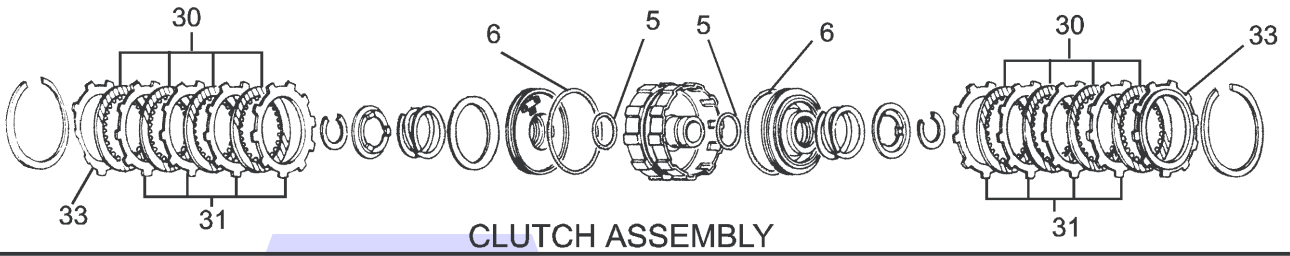

HONDA 4 SPEED (3 Shaft) 4 SPEED FWD (Electronic Control)

A

B