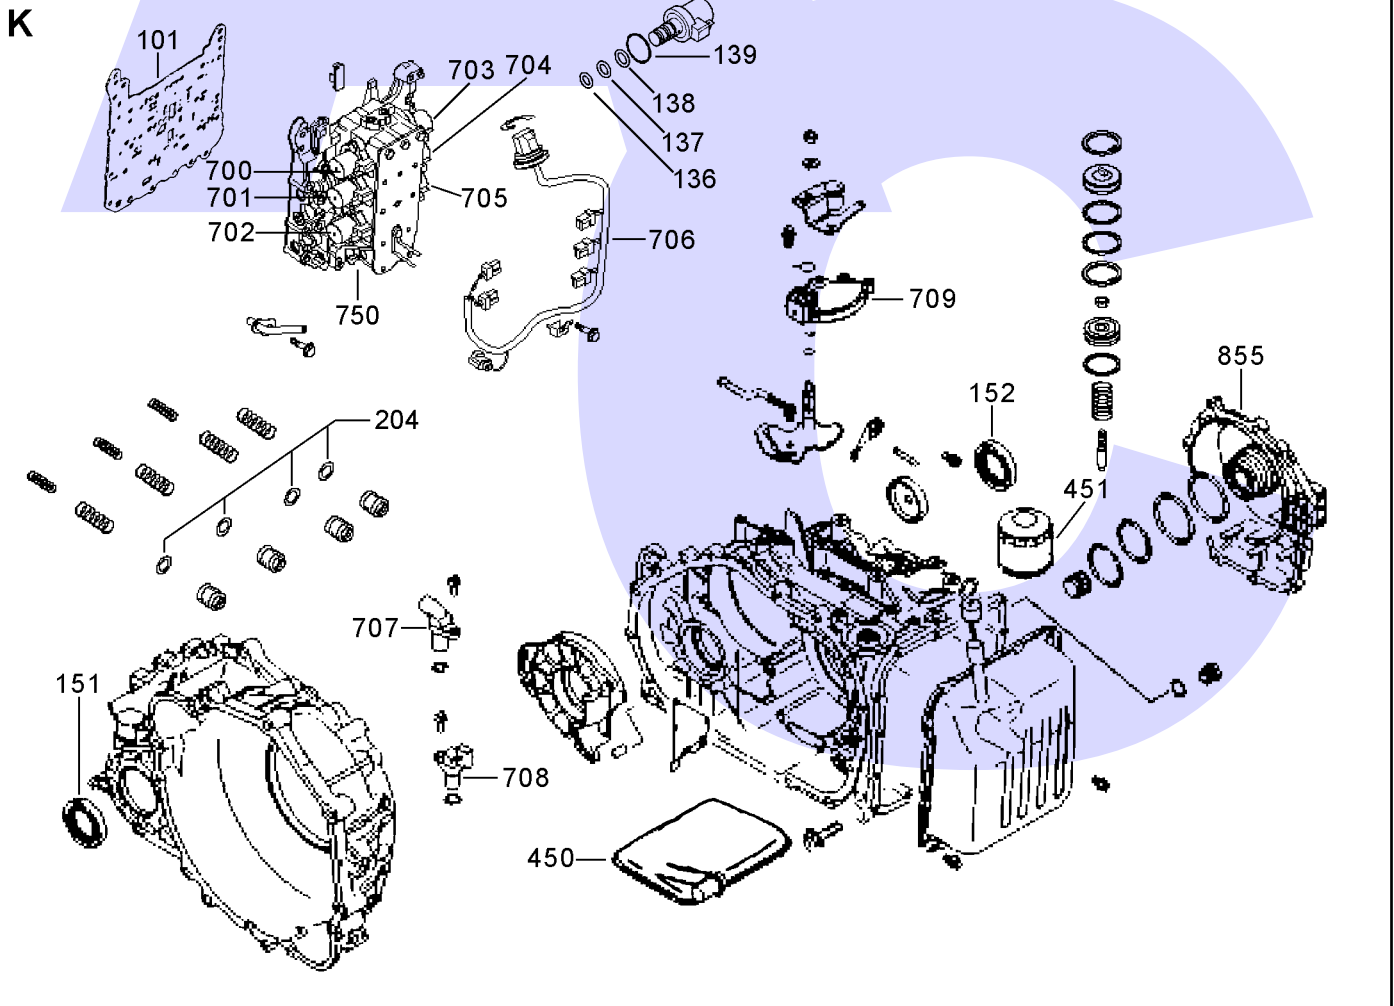

AUTOMATIC CHOICE

THE AUTOMATIC TRANSMISSION PARTS WAREHOUSE

Mitsubishi F5A-51, Hyundai A5HF1/3 5 SPEED FWD With Lock Up (Electronic Control)

AUTOMATIC CHOICE

THE AUTOMATIC TRANSMISSION PARTS WAREHOUSE

ILL NO.	DESCRIPTION	YEARS	QTY	PART NO
KITS				
Kit	Overhaul Kit (Transtec) (F5A51-1,2,3).....	96-ON	1	KMF5A.OHK01
Kit	Overhaul Kit (Precision) (F5A51-1,2,3).....	00-ON	1	KMF5A.OHK51
Kit	Overhaul Kit (Transtec) (A5HF1 Hyundai/Kia) Note: This kit does not contain 4x4 seals, when servicing 4x4 units the following: 1 x KMF5A.MCS04 & 1 x KMF4A.MCS05 will need to be added to your order.	05-ON	1	KMF5A.OHK03
Kit	Overhaul Kit (OEM) Hyundai Santa Fe (A5HF3).....	05-ON	1	KMF5A.OHK13
GASKETS				
100A	Gasket. Oil Pump to Case (F5A51, A5HF1).....	05-ON	1	KMF5A.GAS02
101K	Gasket, Valve Body (F5A51, A5HF1) (Hyundai/Kia).....	05-ON	1	KMF5A.GAS01
101K	Gasket, Valve Body (F5A51, F5A5A) (Mitsubishi, Hyundai, Kia).....	96-04	1	KMF4A.GAS04
RUBBER COMPONENTS				
120A	Pump O Ring	96-ON	1	KMF4A.OR01
136E	'O' Ring, Solenoid Nose (Inner)...	96-ON	6	KMF4A.OR02
137E	'O' Ring, Solenoid Nose (Middle)	96-ON	6	KMF4A.OR03
138E	'O' Ring, Solenoid Nose (Outer)...	96-ON	6	KMF4A.OR04
139E	Seal, Solenoid to V. Body	96-ON	6	KMF4A.MCS06
METAL CLAD SEALS				
150A	Converter Seal	96-ON	1	KM170.MCS01
151K	Axle Seal FWD R/Hand	96-ON	1	KMF4A.MCS02
151K	Axle Seal FWD R/Hand (A5HF1 Hyundai/Kia).....	05-ON	1	KMF5A.MCS02
152K	Axle Seal FWD L/Hand	96-ON	1	KMF4A.MCS02
152K	Axle Seal FWD L/Hand (A5HF1 Hyundai/Kia).....	05-ON	1	KMF5A.MCS02
153J	Inner Seal Santa Fe 4WD (A5HF1)	05-ON	1	KMF5A.MCS04
NI	Transmission to Transfer Case (All Hyundai)	96-ON	1	KMF4A.MCS05
SEALING RINGS				
Kit	Sealing Ring Kit (Hyundai).....	05-ON	1	KMF5A.SRK01
204K	Accumulator	96-ON	4	KMF5A.SSR01
CLUTCH KITS				
Kit	2nd Brake (A5HF1) (178mm ID x 30 Internal Teeth)05-ON	05-ON	1	KMF5A.CK01
Kit	2nd Brake (A5HF1) (158mm ID x 30 Internal Teeth)05-ON	05-ON	1	KMF5A.CK02
Kit	Low/Reverse (A5HF1)	05-ON	1	KMF5A.CK04
Kit	Overdrive Clutch (A5HF1) (Single Sided)	05-ON	1	KMF5A.CK05
Kit	Underdrive Clutch (A5HF1).....	05-ON	1	KMF5A.CK06
FRICITION PLATES				
Kit	Friction Plate (Aftermarket).....	96-ON	1	KMF5A.FRK01
Kit	Friction Plate (Alto)	99-ON	1	KMF5A.FRK51
250B	Underdrive (148mm OD x 30T x 1.70mm) ..	96-ON	4	KMF4A.FRP15