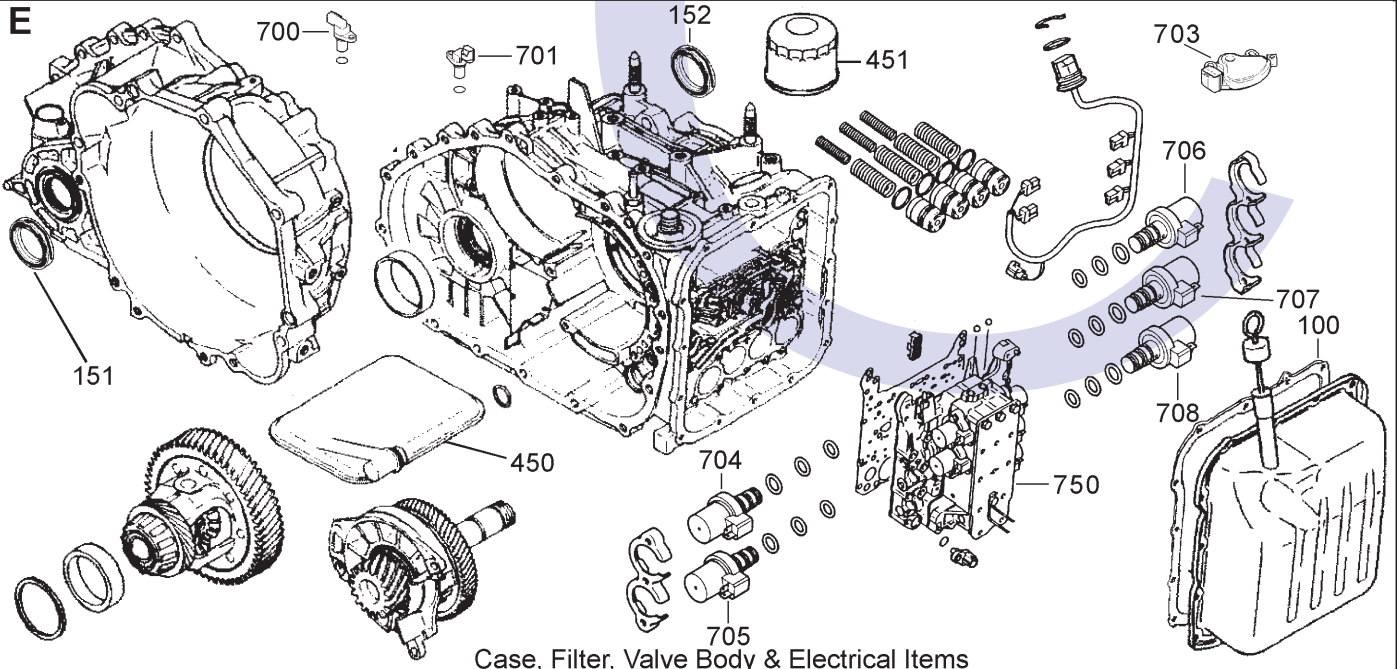

Case, Filter, Valve Body & Electrical Items