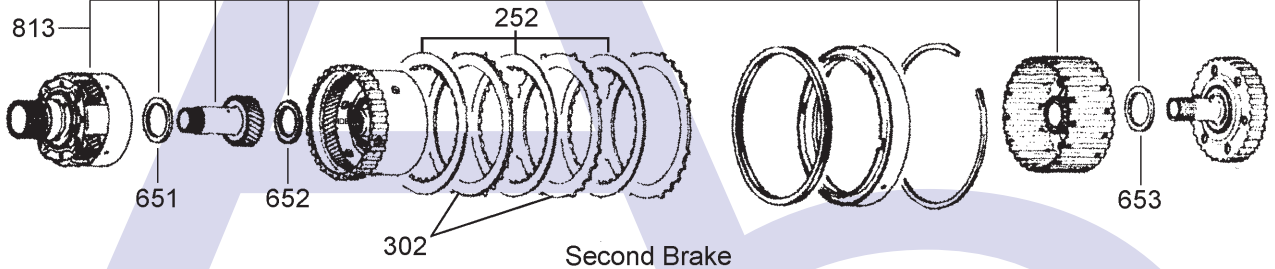

Low & Reverse Brake

OWC Not on all Models

Second Brake

D