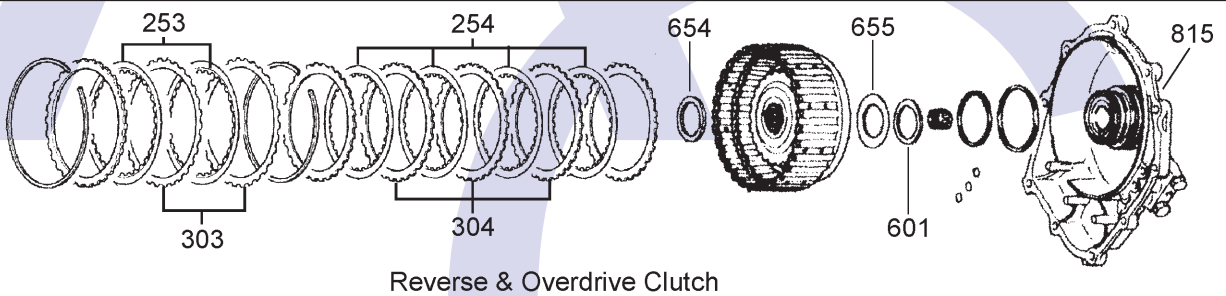

Reverse & Overdrive Clutch

E