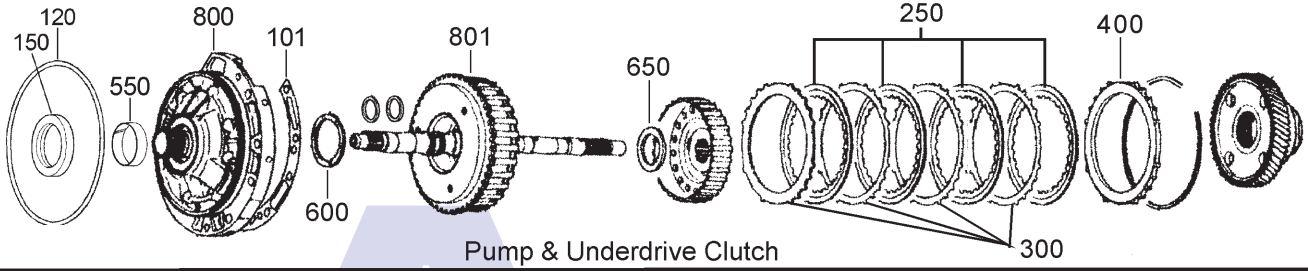

MITSUBISHI F4A-41, F4A-42, F5A42

4 & 5 SPEED FWD With Lock Up (Electronic Control)

AUTOMATIC CHOICE

THE AUTOMATIC TRANSMISSION PARTS WAREHOUSE

A

Pump & Underdrive Clutch

B

Low & Reverse Brake

ILL NO.	DESCRIPTION	YEARS	QTY	PART NO
HARD PARTS				
800A	Pump Assy Complete (New).....	96-ON	1	KMF4A.PUM01
800A	Pump Body With Gears (New)..	96-ON	1	KMF4A.PUM03
800A	Pump Stator Only (Recon).....	96-ON	1	KMF4A.PUM31
801A	Underdrive Drum (Rebuilt).....	96-ON	1	KMF4A.DRU31
813C	Planetary Repair Kit.....	96-ON	1	KMF4A.PL01
815D	End Cover (FTO).....	96-ON	1	KMF4A.COV01
815D	End Cover (FTO Rebuilt).....	96-ON	1	KMF4A.COV31
NI	2nd Brake Retainer Oil Tube.....	96-ON	1	KMF4A.TU01
SPECIAL ITEMS				
TOOLS & MANUALS				
Click here to view special tools for this transmission				