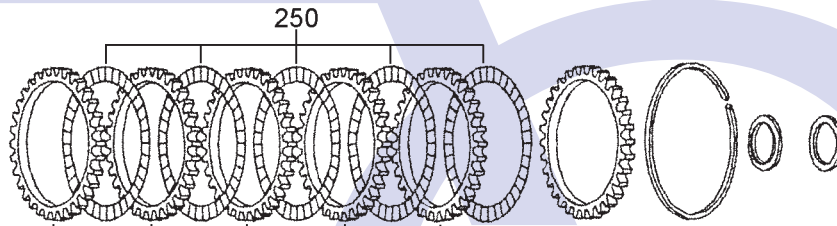

BTR (ION, DSI), M78

6 SPEED RWD/4WD (Electronic Control)

AUTOMATIC CHOICE

THE AUTOMATIC TRANSMISSION PARTS WAREHOUSE

A

Bell Housing & Oil Pump

B

Front Planet, 'C1' Cylinder and Input Shaft

C

'C1' Clutch

D

'C1' Hub and 'C2' Cylinder

E

'C2' Clutch

BTR (ION, DSI), M78

6 SPEED RWD/4WD (Electronic Control)

AUTOMATIC CHOICE

THE AUTOMATIC TRANSMISSION PARTS WAREHOUSE

F

'C3' Clutch

G

'B1' Band, 'C3' Cylinder, Reverse and Forward Sun Gears

H

Centre Support and 'B2' Band