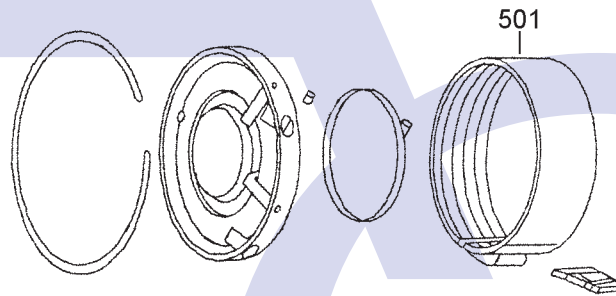

AUTOMATIC CHOICE

THE AUTOMATIC TRANSMISSION PARTS WAREHOUSE

F

'C3' Clutch

G

'B1' Band, 'C3' Cylinder, Reverse and Forward Sun Gears

H

Centre Support and 'B2' Band