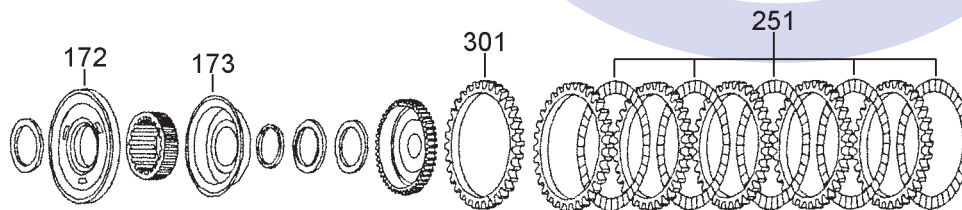

C

'C1' Clutch

D

'C1' Hub and 'C2' Cylinder

E

'C2' Clutch

BTR (ION, DSI), M78

6 SPEED RWD/4WD (Electronic Control)

AUTOMATIC CHOICE

THE AUTOMATIC TRANSMISSION PARTS WAREHOUSE

F

'C3' Clutch

G

'B1' Band, 'C3' Cylinder, Reverse and Forward Sun Gears

H

Centre Support and 'B2' Band