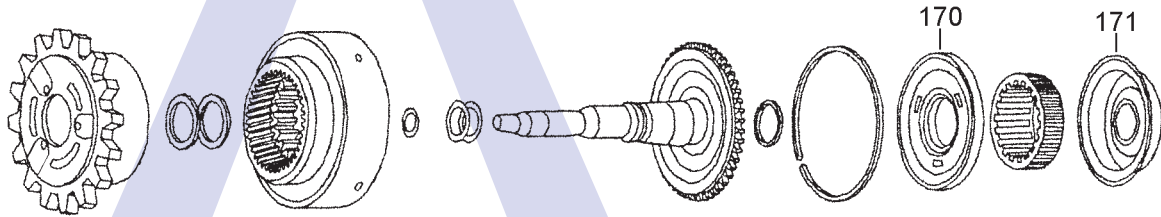

BTR (ION, DSI), M78

6 SPEED RWD/4WD (Electronic Control)

AUTOMATIC CHOICE

THE AUTOMATIC TRANSMISSION PARTS WAREHOUSE

A

Bell Housing & Oil Pump

B

Front Planet, 'C1' Cylinder and Input Shaft

C

'C1' Clutch

D

'C1' Hub and 'C2' Cylinder

E

'C2' Clutch

BTR (ION, DSI), M78

6 SPEED RWD/4WD (Electronic Control)