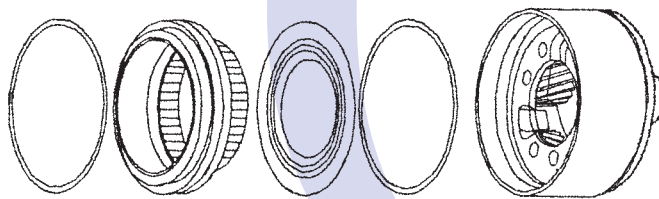

Outer Sprag Race and Rear Planet

K