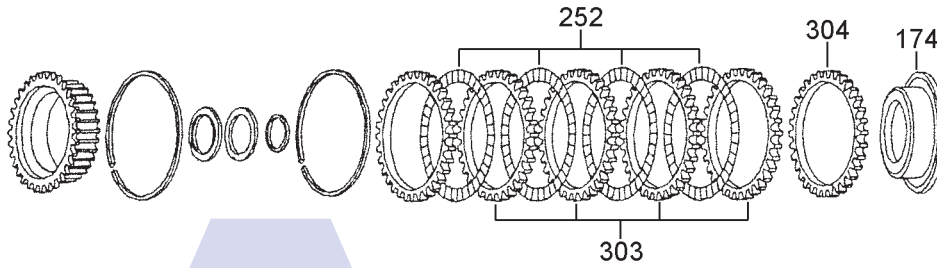

C

'C1' Clutch

D

'C1' Hub and 'C2' Cylinder

E

'C2' Clutch

BTR (ION, DSI), M78

6 SPEED RWD/4WD (Electronic Control)

AUTOMATIC CHOICE

THE AUTOMATIC TRANSMISSION PARTS WAREHOUSE

F

'C3' Clutch

G

'B1' Band, 'C3' Cylinder, Reverse and Forward Sun Gears

H

Centre Support and 'B2' Band