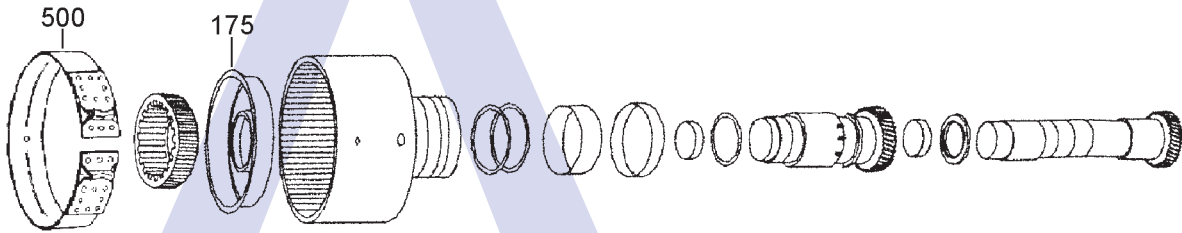

AUTOMATIC CHOICE

THE AUTOMATIC TRANSMISSION PARTS WAREHOUSE

F

'C3' Clutch

G

'B1' Band, 'C3' Cylinder, Reverse and Forward Sun Gears

H

Centre Support and 'B2' Band