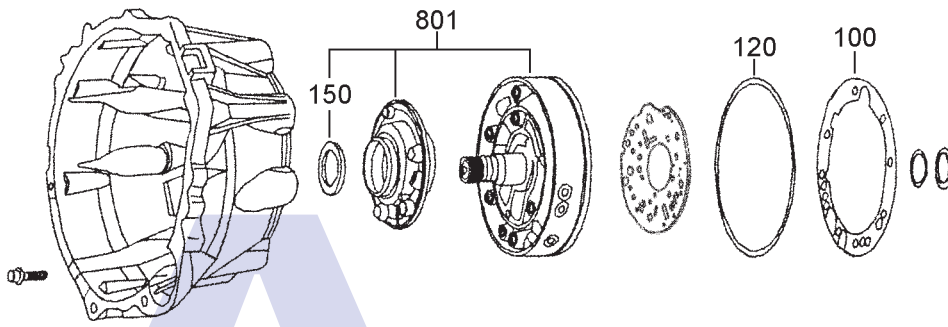

BTR (ION, DSI), M78

6 SPEED RWD/4WD (Electronic Control)

AUTOMATIC CHOICE

THE AUTOMATIC TRANSMISSION PARTS WAREHOUSE

A

Bell Housing & Oil Pump

B

Front Planet, 'C1' Cylinder and Input Shaft

C

'C1' Clutch

D

'C1' Hub and 'C2' Cylinder

E

'C2' Clutch

BTR (ION, DSI), M78

6 SPEED RWD/4WD (Electronic Control)