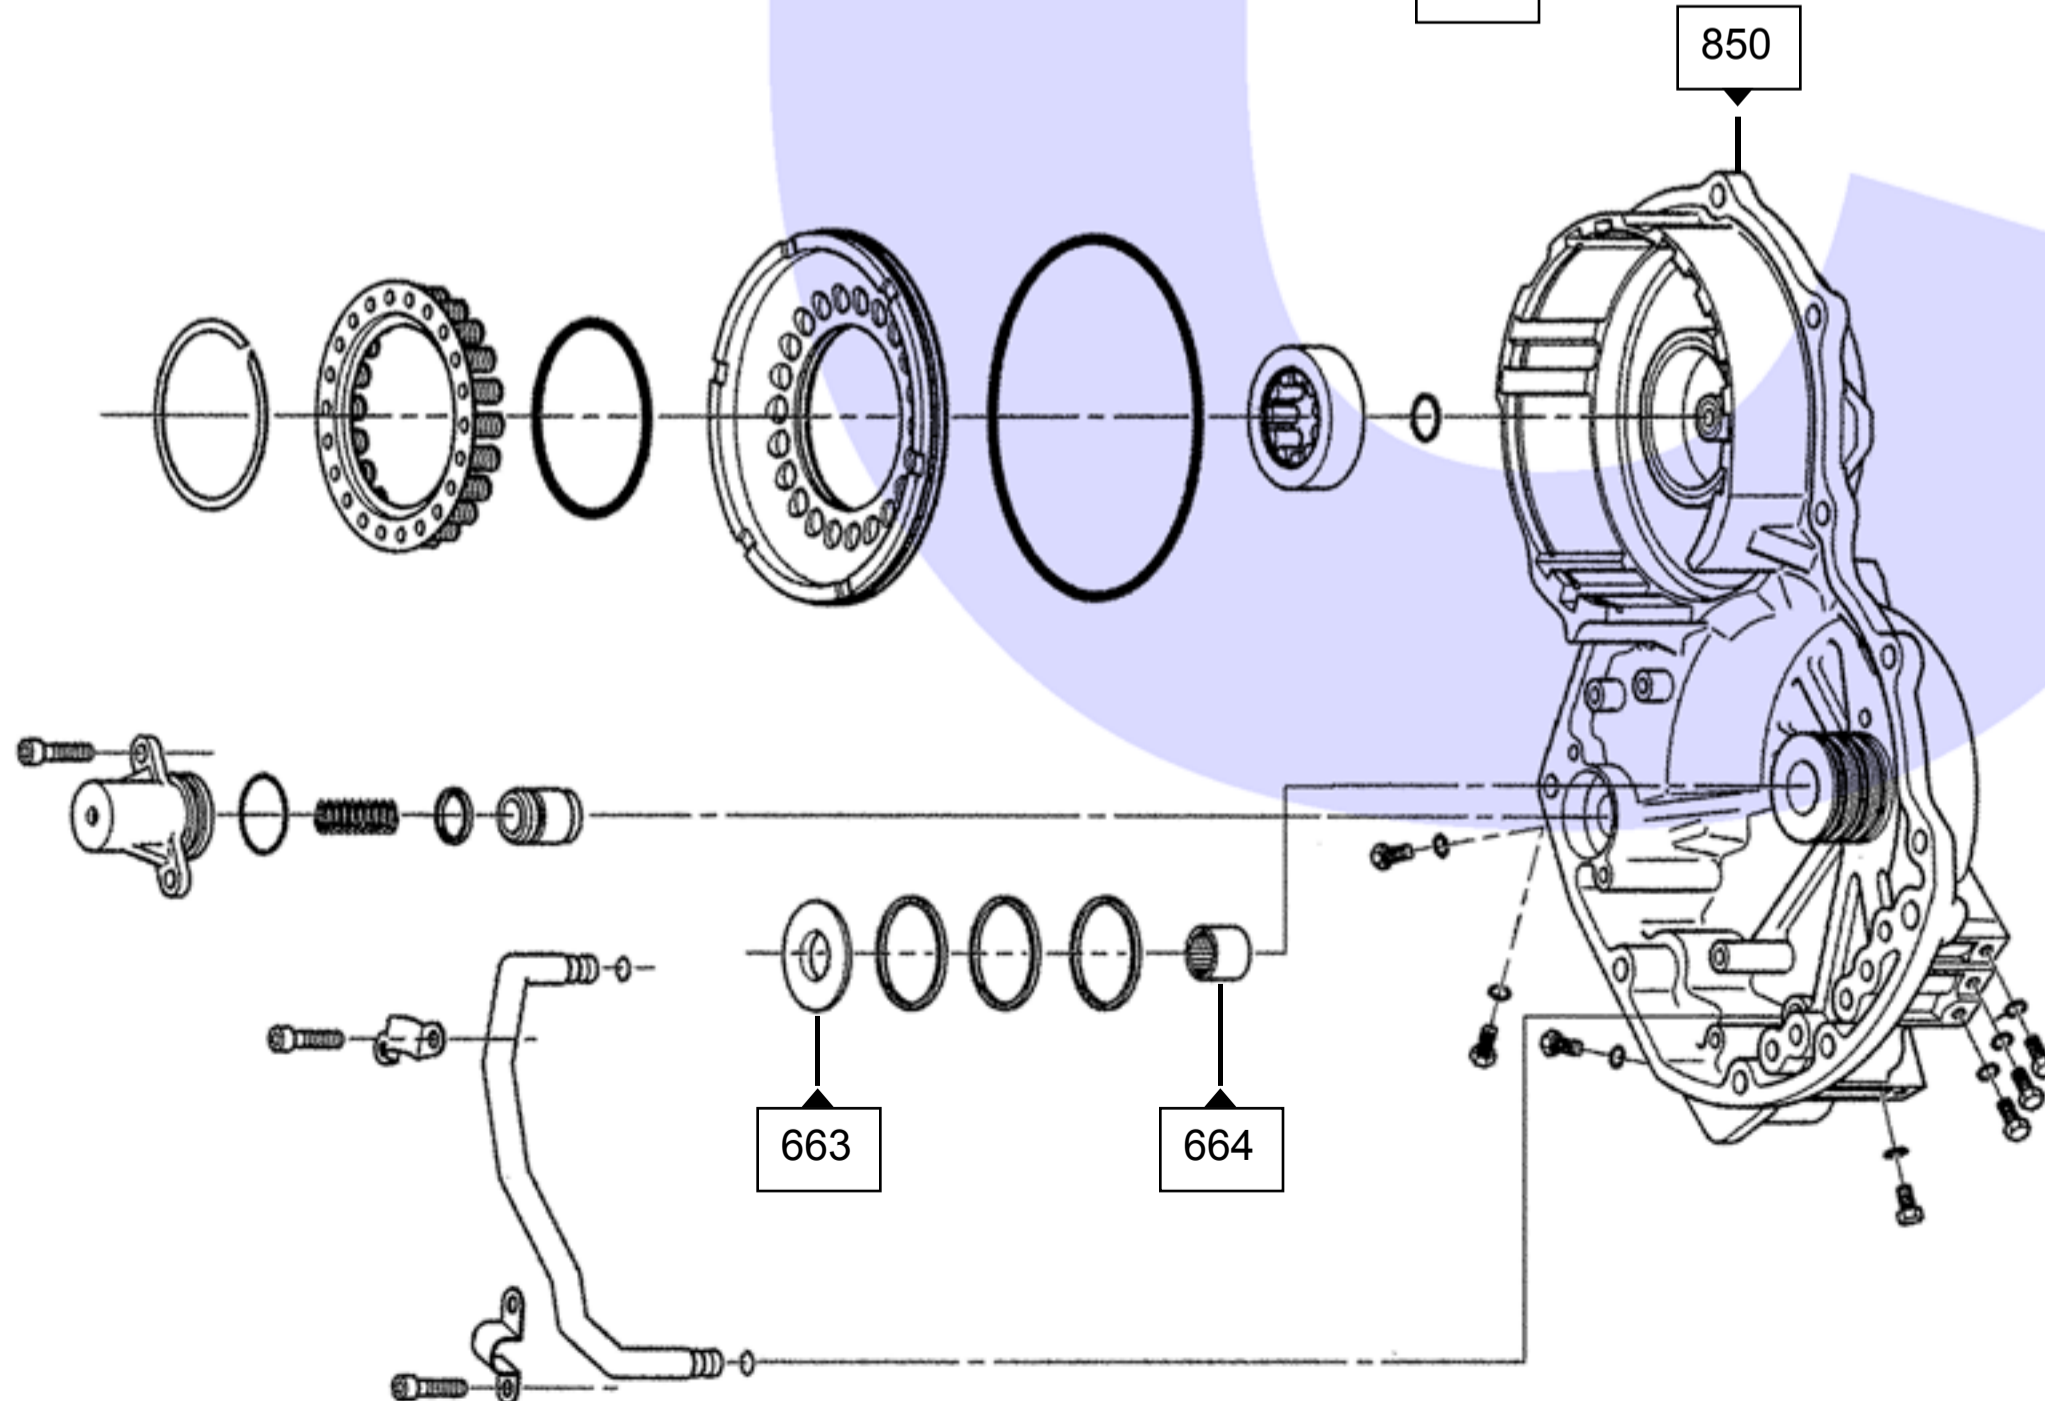

Front Differential Transfer Drive Gear Assy

Front Differential Transfer Drive Gear Assy Continued

4 - 5 Clutch Assy ('C3')

1 - 2 - Reverse Carrier Gear Assy

1 - 2 - Reverse Clutch Assy ('B5')

End Cover Assy

Case, Valve Body & Associated Parts

Bearings (000174)

REF	DESCRIPTION	QUANTITY	PART NO
664	5550 BRG ENDCOVER C1/C2 DRUM SMALL ID (APPROX 17.5mm)	1	5550.BE01
664	5551 BRG END COVER C1/C2 DRUM LARGE ID (APPROX 22mm)	1	5550.BE02