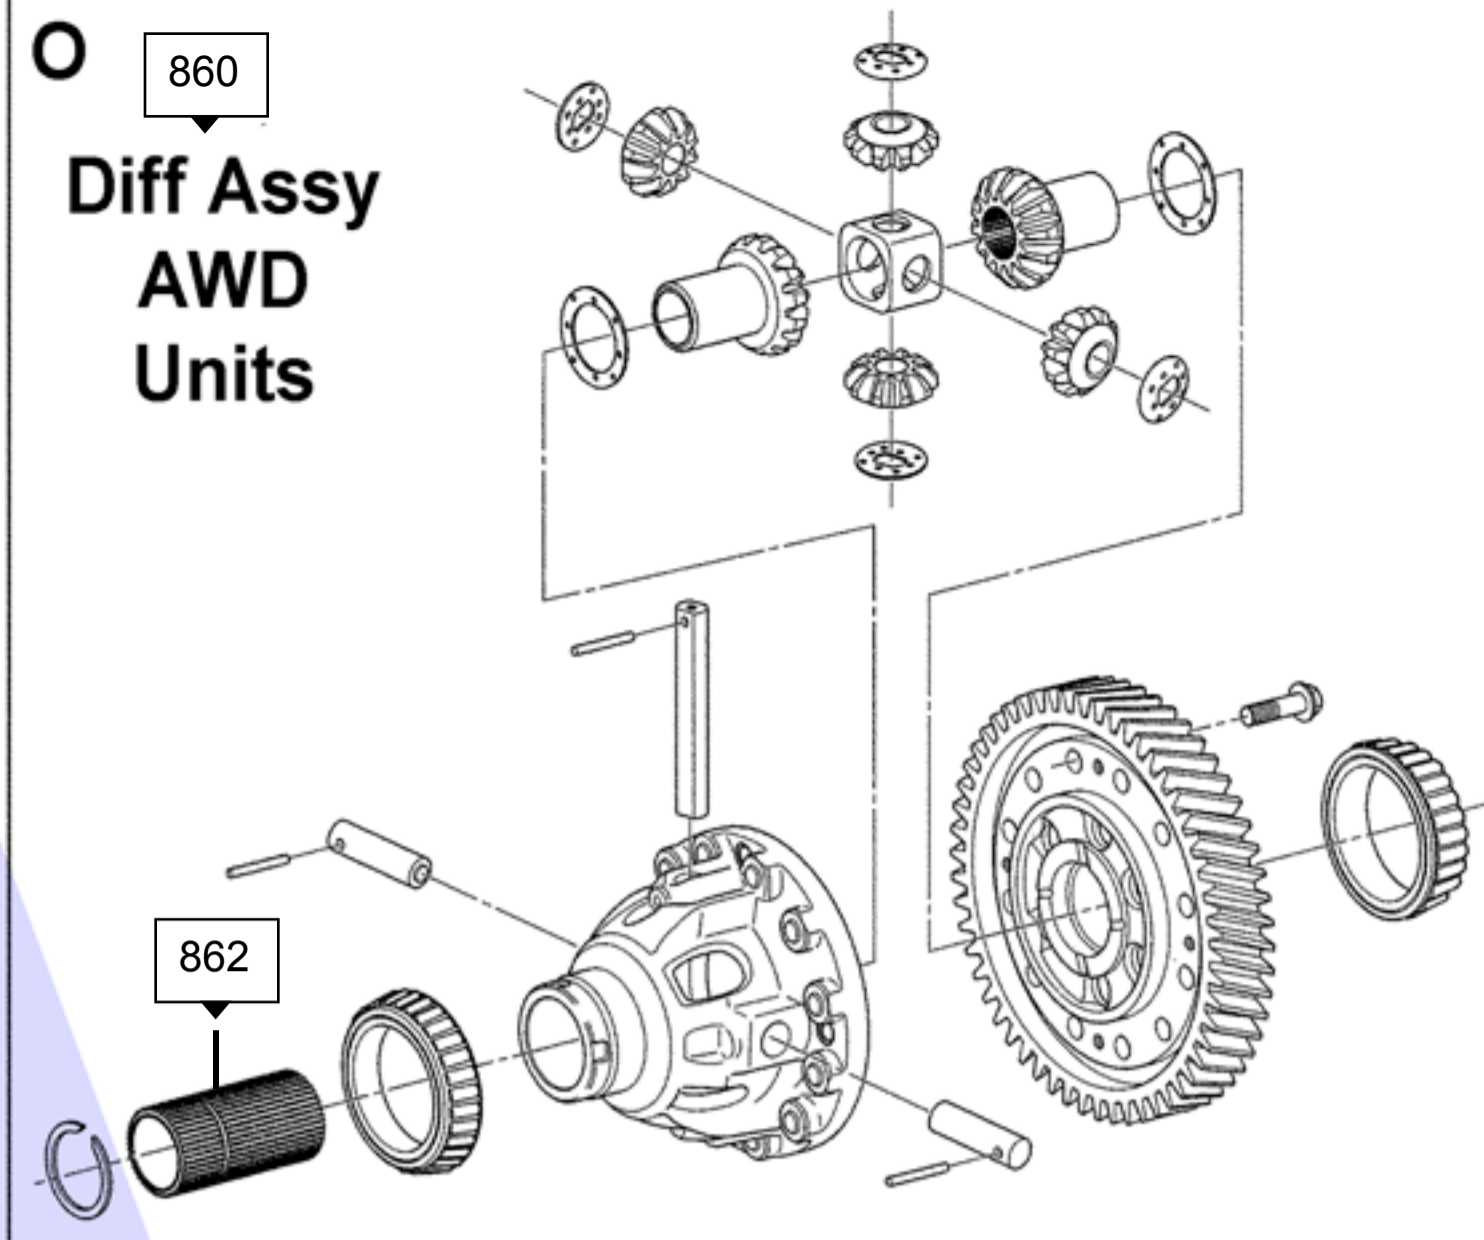

Front Differential Transfer Drive Gear Assy

Front Differential Transfer Drive Gear Assy Continued

4 - 5 Clutch Assy ('C3')

1 - 2 - Reverse Carrier Gear Assy

1 - 2 - Reverse Clutch Assy ('B5')

End Cover Assy

Case, Valve Body & Associated Parts

Bearings (000174)

REF	DESCRIPTION	QUANTITY	PART NO
664	5550 BRG ENDCOVER C1/C2 DRUM SMALL ID (APPROX 17.5mm)	1	5550.BE01
664	5551 BRG END COVER C1/C2 DRUM LARGE ID (APPROX 22mm)	1	5550.BE02