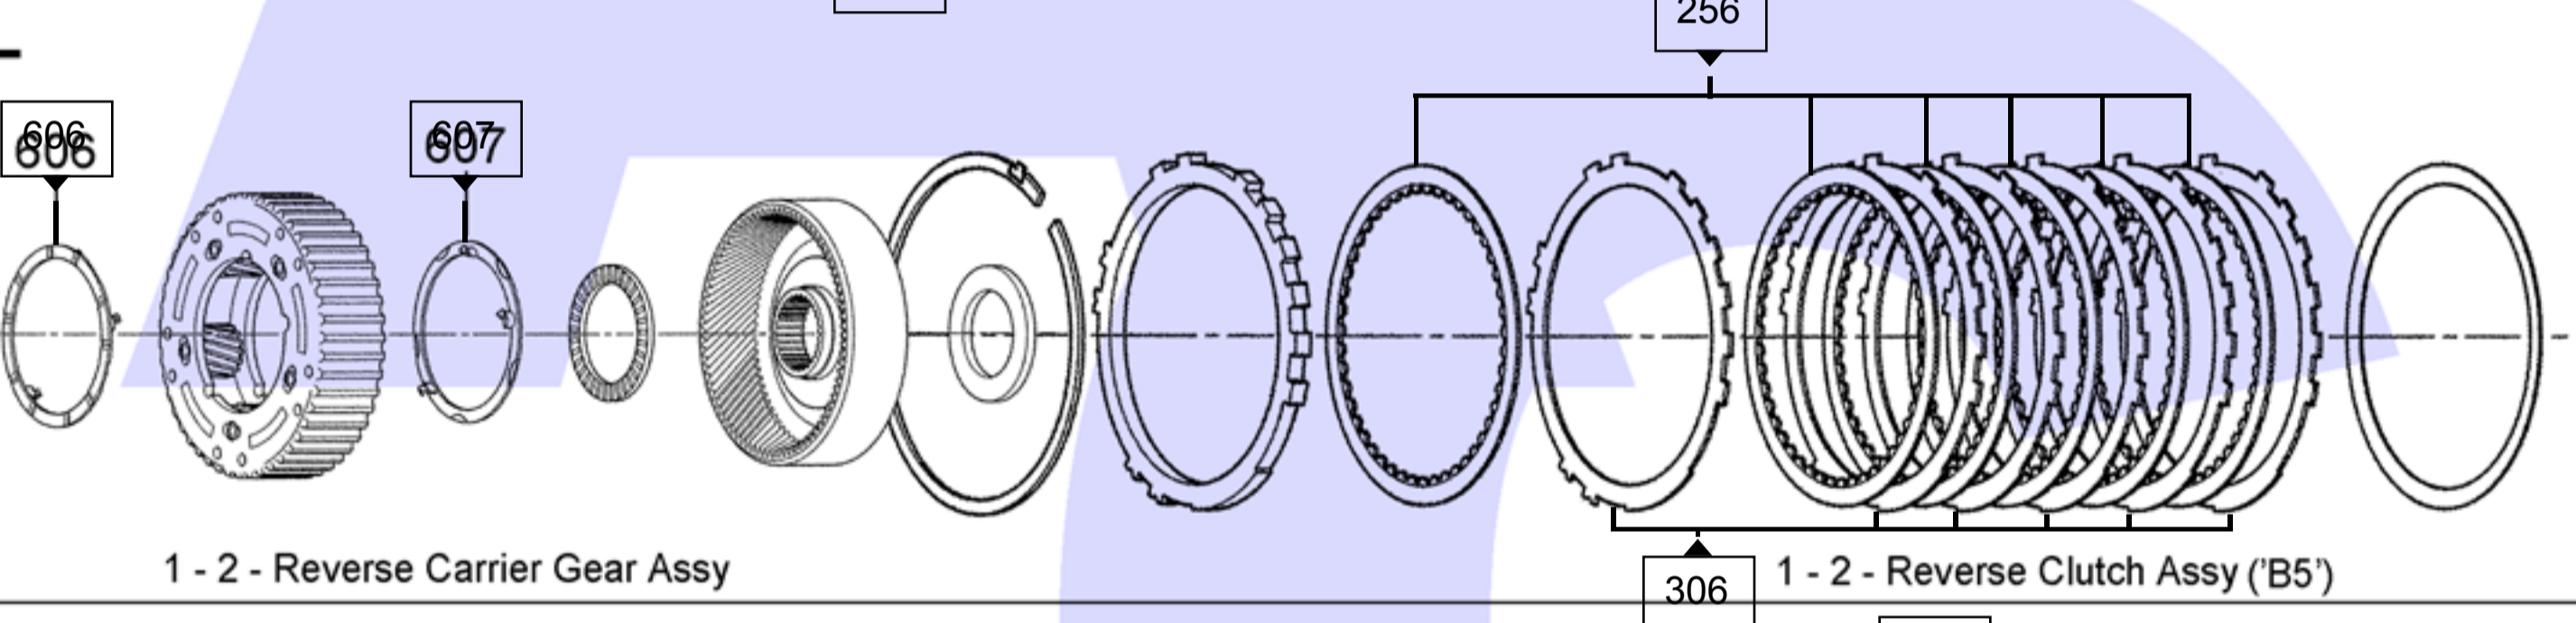

Front Differential Transfer Drive Gear Assy

Front Differential Transfer Drive Gear Assy Continued

4 - 5 Clutch Assy ('C3')

1 - 2 - Reverse Carrier Gear Assy

1 - 2 - Reverse Clutch Assy ('B5')

End Cover Assy

Case, Valve Body & Associated Parts

Bearings (000174)

REF	DESCRIPTION	QUANTITY	PART NO
664	5550 BRG ENDCOVER C1/C2 DRUM SMALL ID (APPROX 17.5mm)	1	5550.BE01
664	5551 BRG END COVER C1/C2 DRUM LARGE ID (APPROX 22mm)	1	5550.BE02