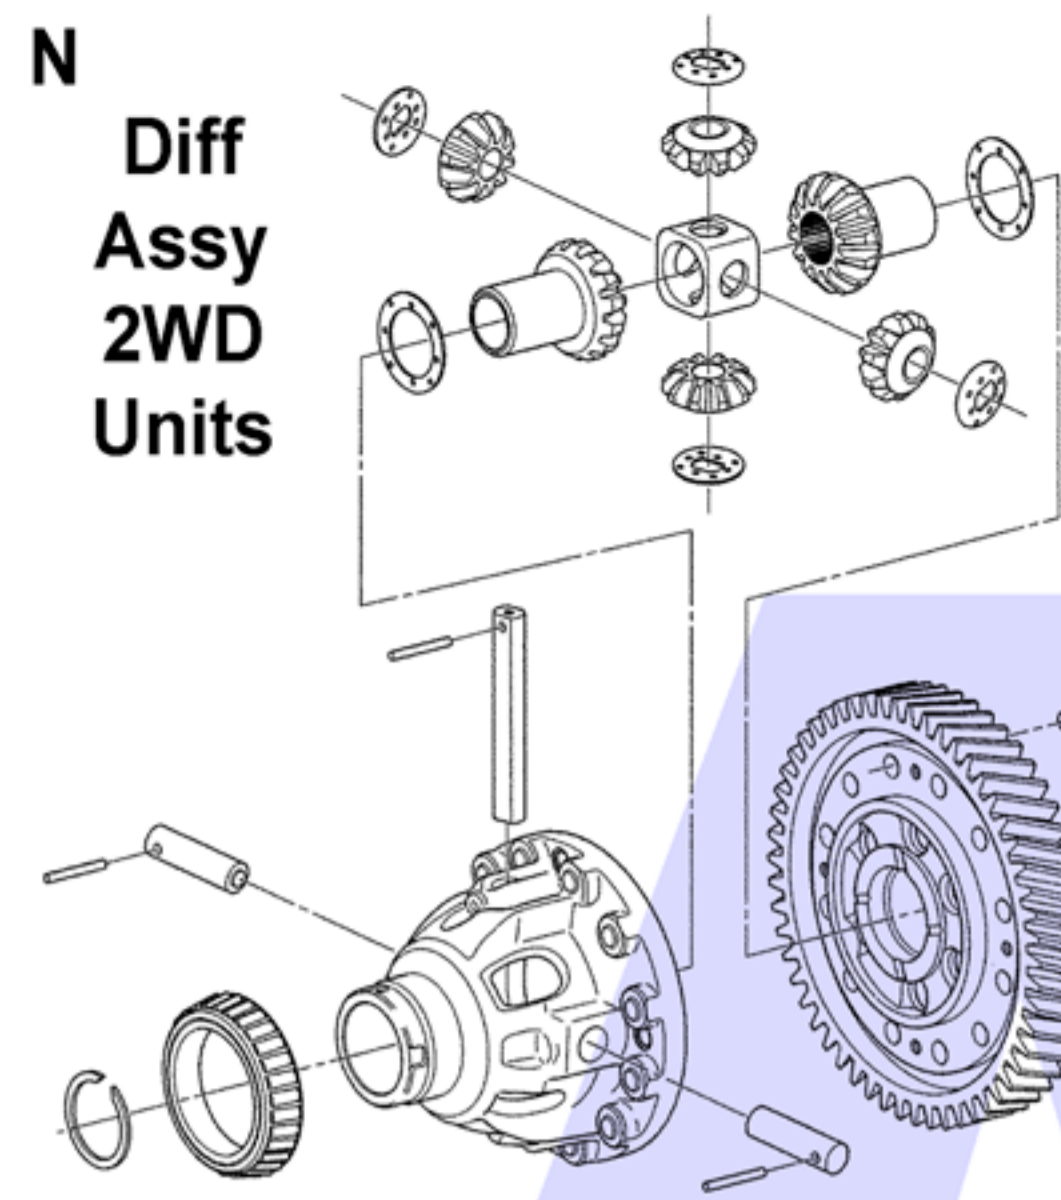

Front Differential Transfer Drive Gear Assy

Front Differential Transfer Drive Gear Assy Continued

4 - 5 Clutch Assy ('C3')

1 - 2 - Reverse Carrier Gear Assy

1 - 2 - Reverse Clutch Assy ('B5')

End Cover Assy

Case, Valve Body & Associated Parts

Bearings (000174)

REF	DESCRIPTION	QUANTITY	PART NO
664	5550 BRG ENDCOVER C1/C2 DRUM SMALL ID (APPROX 17.5mm)	1	5550.BE01
664	5551 BRG END COVER C1/C2 DRUM LARGE ID (APPROX 22mm)	1	5550.BE02