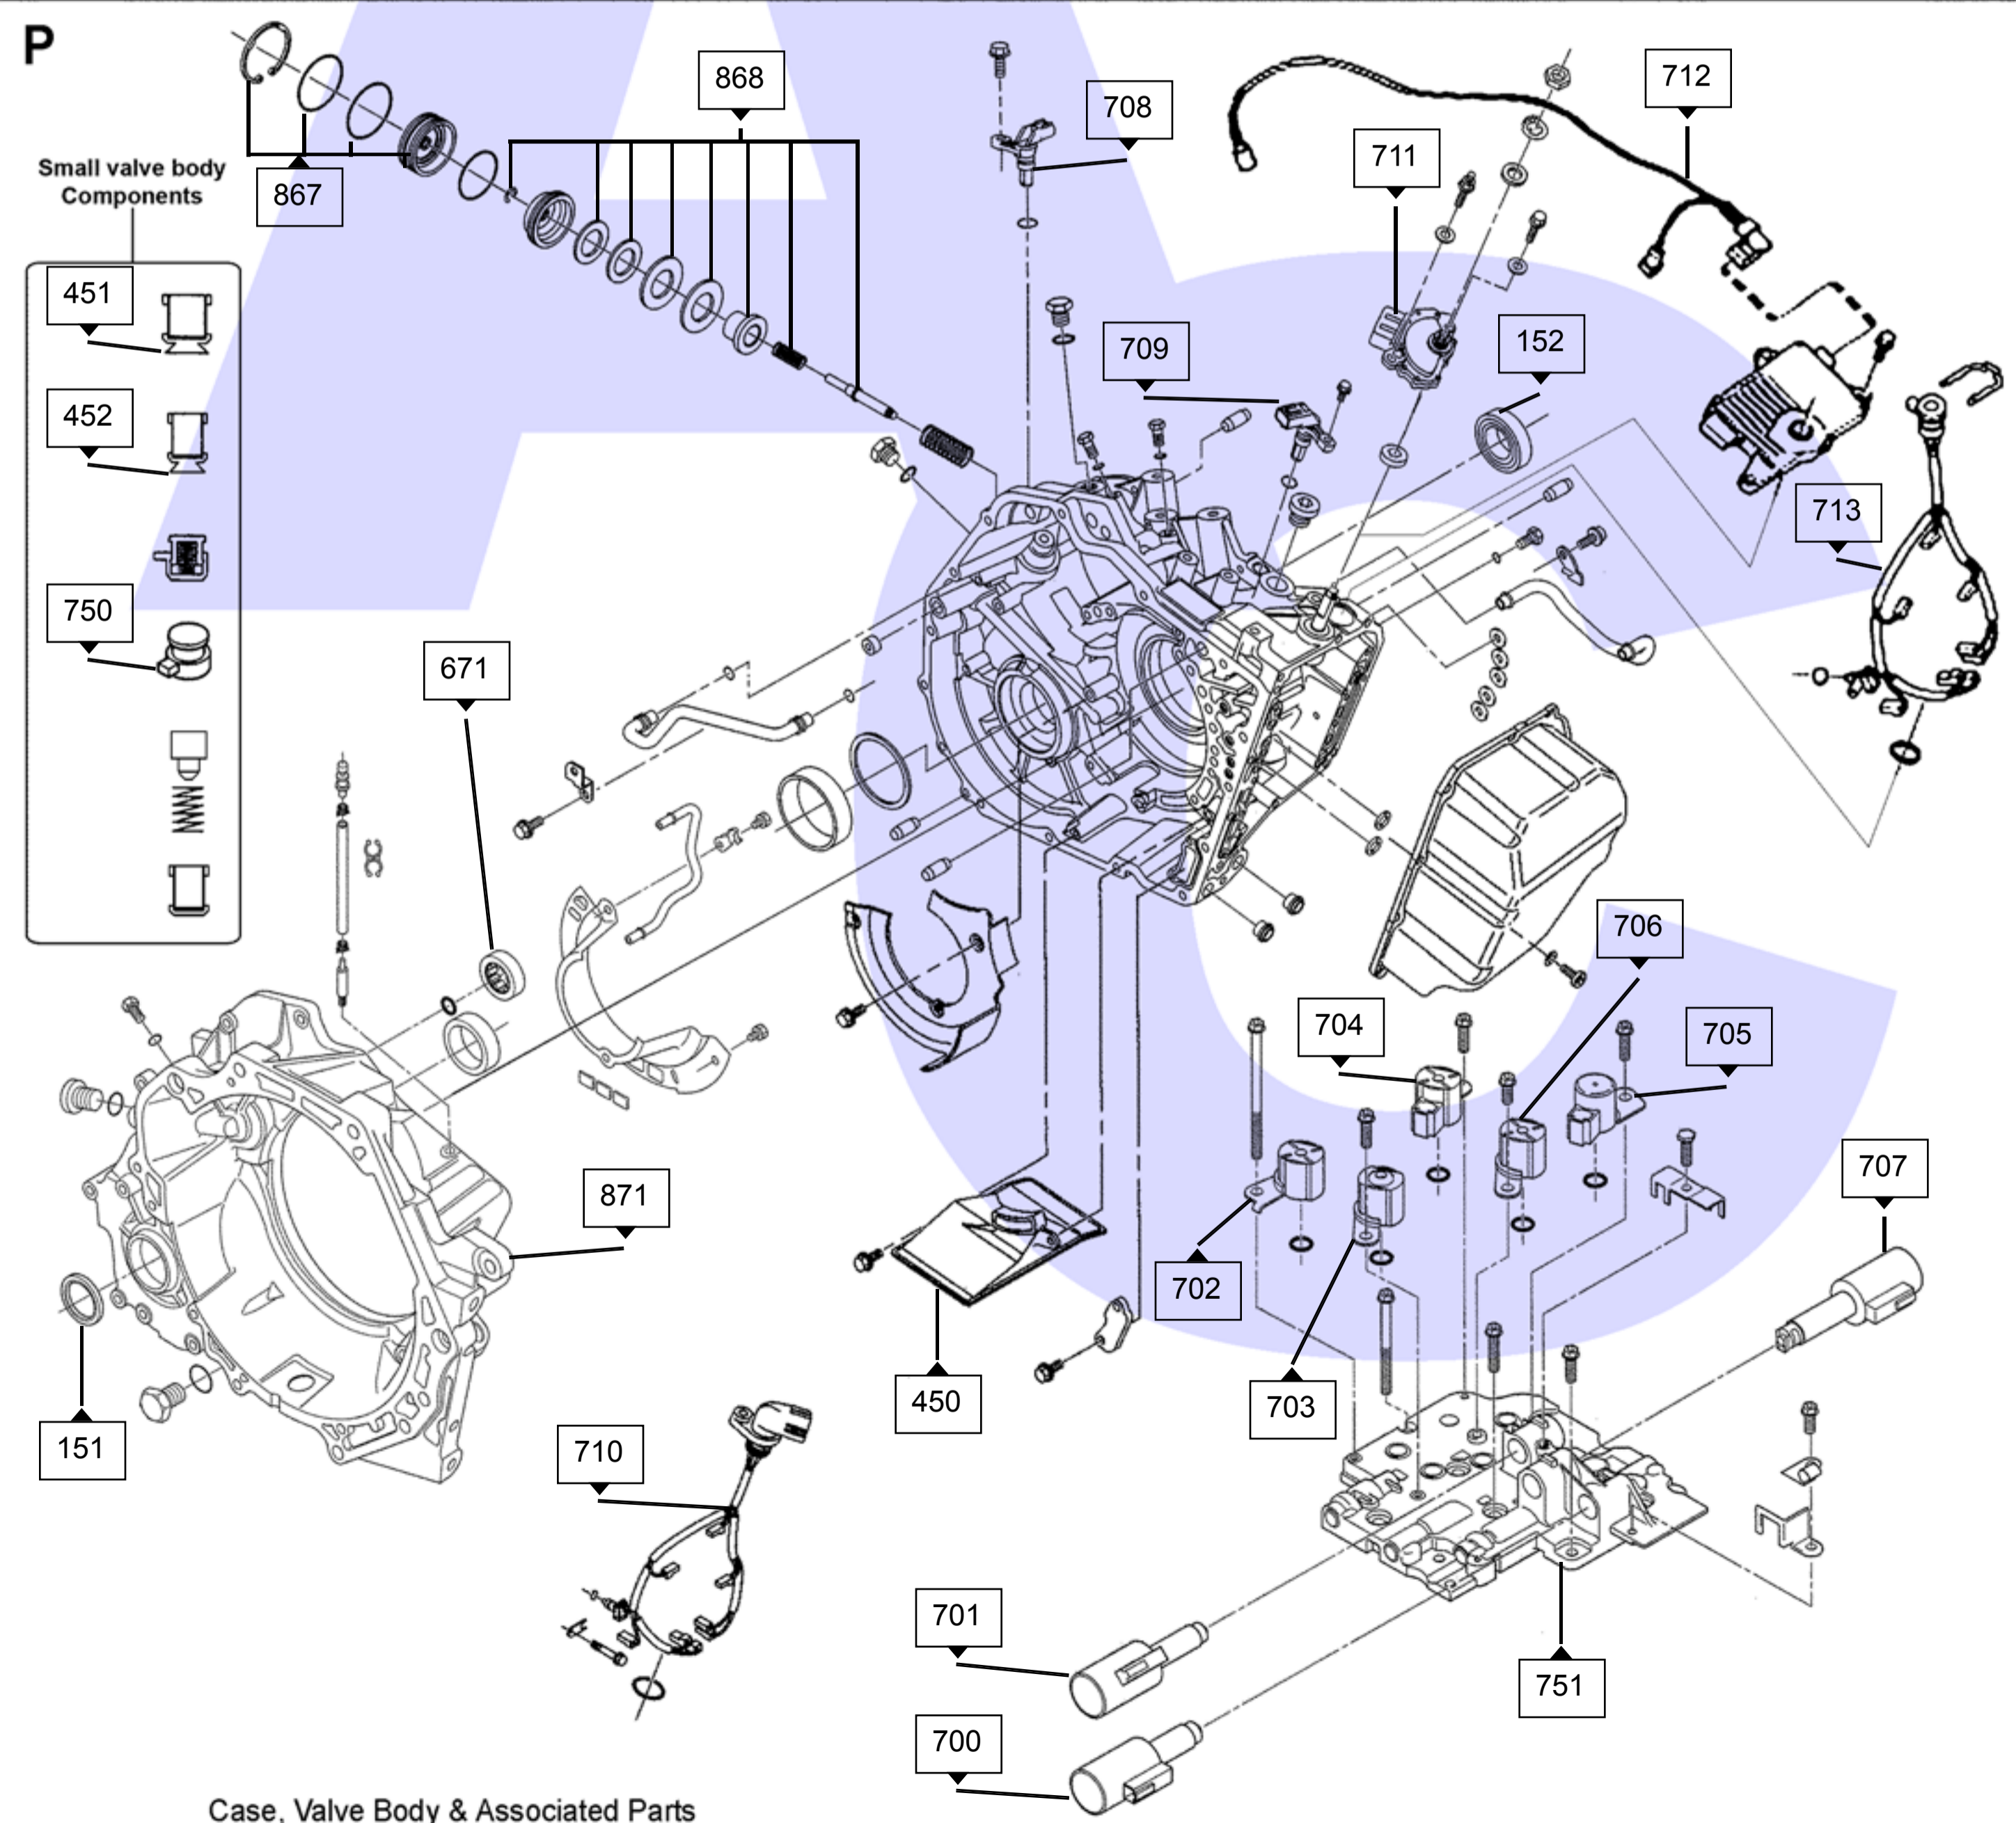

Front Differential Transfer Drive Gear Assy

Front Differential Transfer Drive Gear Assy Continued

4 - 5 Clutch Assy ('C3')

1 - 2 - Reverse Carrier Gear Assy

1 - 2 - Reverse Clutch Assy ('B5')

End Cover Assy

Case, Valve Body & Associated Parts

Bearings (000174)

REF	DESCRIPTION	QUANTITY	PART NO
664	5550 BRG ENDCOVER C1/C2 DRUM SMALL ID (APPROX 17.5mm)	1	5550.BE01
664	5551 BRG END COVER C1/C2 DRUM LARGE ID (APPROX 22mm)	1	5550.BE02