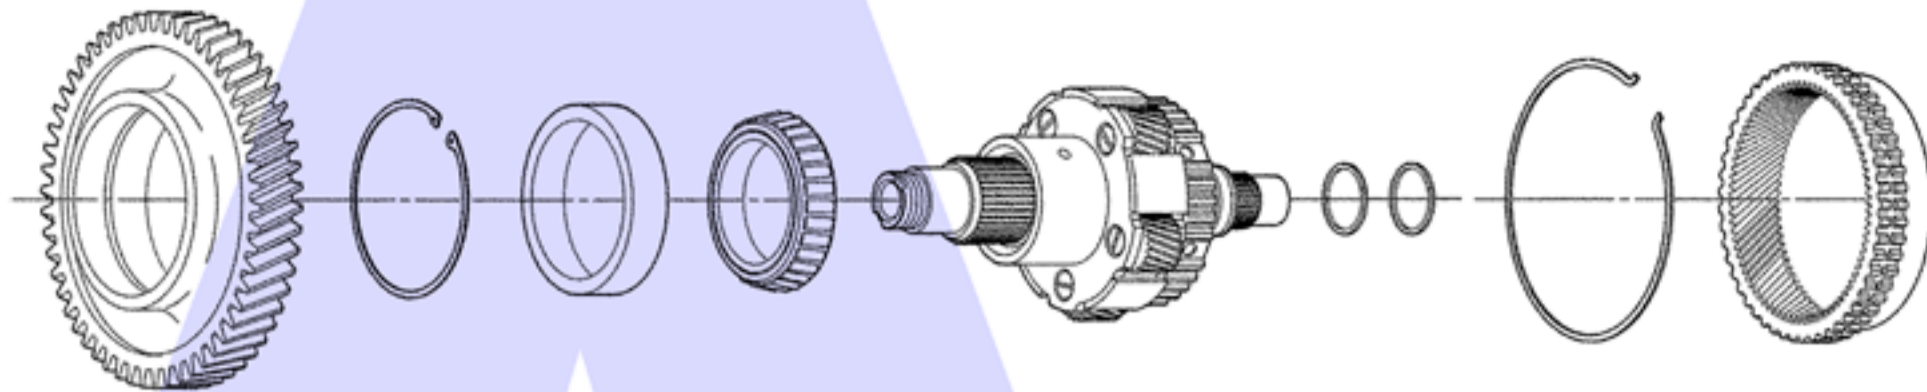

Front Differential Transfer Drive Gear Assy

Front Differential Transfer Drive Gear Assy Continued

4 - 5 Clutch Assy ('C3')

1 - 2 - Reverse Carrier Gear Assy

1 - 2 - Reverse Clutch Assy ('B5')

End Cover Assy

Case, Valve Body & Associated Parts

Bearings (000174)

REF	DESCRIPTION	QUANTITY	PART NO
664	5550 BRG ENDCOVER C1/C2 DRUM SMALL ID (APPROX 17.5mm)	1	5550.BE01
664	5551 BRG END COVER C1/C2 DRUM LARGE ID (APPROX 22mm)	1	5550.BE02