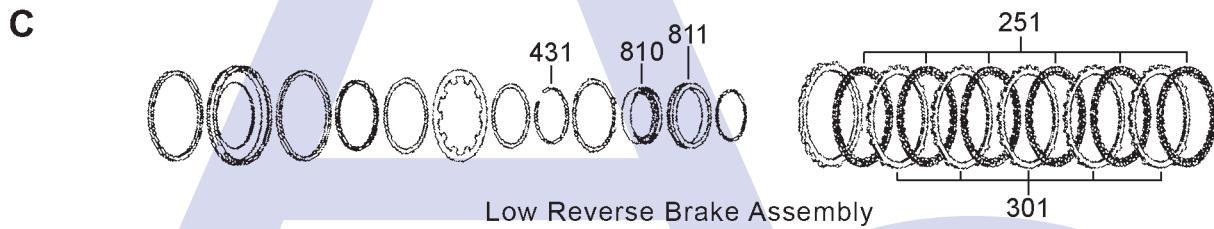

HYUNDAI A4CF1, A4CF2 (Elantra 2006-2007, i20 2008-, i30 2007-) (Kia Spectra 2006-) 4 SPEED FWD With Lock Up (Electronic Control)

AUTOMATIC CHOICE

THE AUTOMATIC TRANSMISSION PARTS WAREHOUSE

HYUNDAI A4CF1, A4CF2 (Elantra 2006-2007, i20 2008-, i30 2007-) (Kia Spectra 2006-) 4 SPEED FWD With Lock Up (Electronic Control)

AUTOMATIC CHOICE

THE AUTOMATIC TRANSMISSION PARTS WAREHOUSE

G

Differential & Transfer Shaft Assembly

H

Vave Body, Main Casings & Components

HYUNDAI A4CF1, A4CF2 (Elantra 2006-2007, i20 2008-, i30 2007-) (Kia Spectra 2006-) 4 SPEED FWD With Lock Up (Electronic Control)