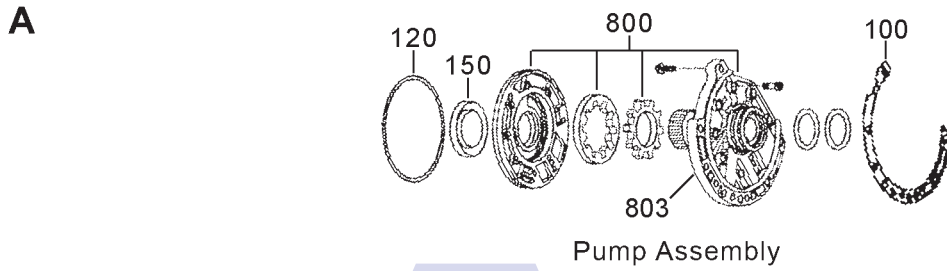

HYUNDAI A4CF1, A4CF2 (Elantra 2006-2007, i20 2008-, i30 2007-) (Kia Spectra 2006-) 4 SPEED FWD With Lock Up (Electronic Control)

AUTOMATIC CHOICE

THE AUTOMATIC TRANSMISSION PARTS WAREHOUSE

HYUNDAI A4CF1, A4CF2 (Elantra 2006-2007, i20 2008-, i30 2007-) (Kia Spectra 2006-) 4 SPEED FWD With Lock Up (Electronic Control)

AUTOMATIC CHOICE

THE AUTOMATIC TRANSMISSION PARTS WAREHOUSE

G

Differential & Transfer Shaft Assembly

H

Vave Body, Main Casings & Components

HYUNDAI A4CF1, A4CF2 (Elantra 2006-2007, i20 2008-, i30 2007-) (Kia Spectra 2006-) 4 SPEED FWD With Lock Up (Electronic Control)