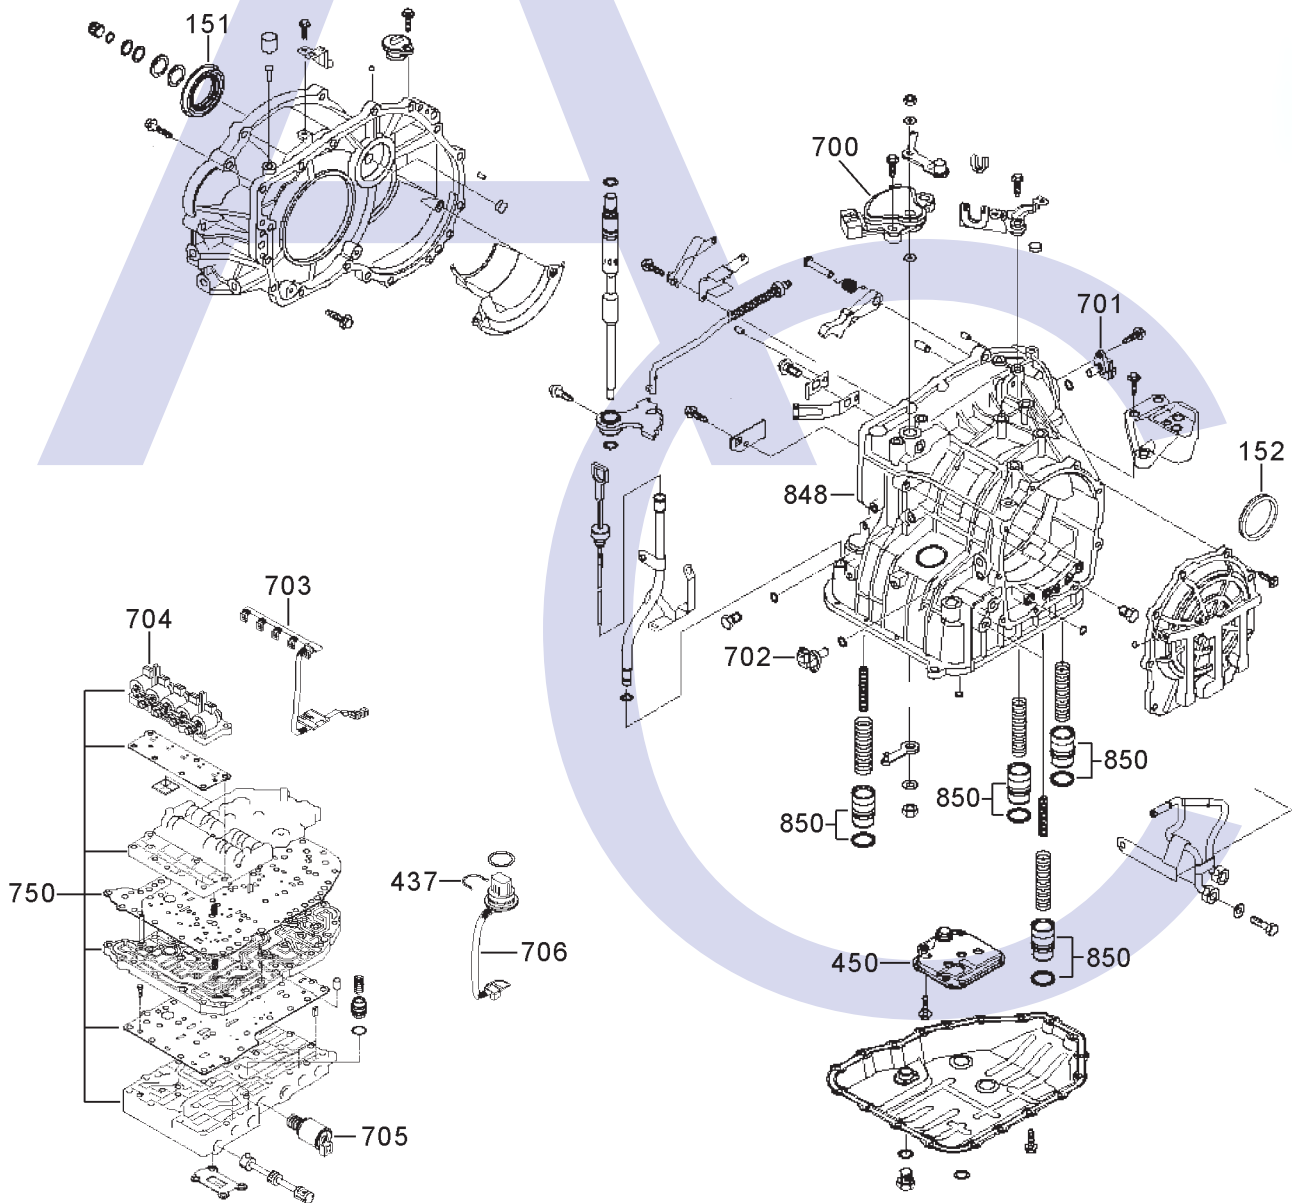

AUTOMATIC CHOICE

THE AUTOMATIC TRANSMISSION PARTS WAREHOUSE

G

Differential & Transfer Shaft Assembly

H

Vave Body, Main Casings & Components

HYUNDAI A4CF1, A4CF2 (Elantra 2006-2007, i20 2008-, i30 2007-) (Kia Spectra 2006-) 4 SPEED FWD With Lock Up (Electronic Control)

ILL NO.	DESCRIPTION	YEARS	QTY	PART NO
FRICION PLATES Cont...				
252D	2nd Brake (157mm OD x 1.70mm x 30T) ..	06-ON	4	KMF4A.FRP01
253F	Reverse Clutch (149mm OD x 1.70mm x 30T) ..	06-ON	3	A4CF.FRP04
254F	Overdrive Clutch (137mm OD x 1.70mm x 30T) ..	06-ON	4	A4CF.FRP03
STEEL PLATES				
Kit	Steel Plate Kit	06-08	1	A4CF.STK01
Kit	Steel Plate Kit (Alto, A4CF2).....	06-08	1	A4CF.STK51
300B	Underdrive Clutch (121mm ID x 1.98mm x 20/30T) ..	06-ON	3	A4CF.STP02
301C	Low, Reverse Clutch (140.6mm ID x 0.99mm x 14T) ..	06-ON	5	A4CF.STP01
302D	2nd Brake (130mm ID x 3.02mm x 14T)	06-ON	2	A4CF.STP05
302D	2nd Brake (130mm ID x 1.83mm x 14T)	06-ON	1	A4CF.STP06
303F	Reverse Clutch (129mm ID x 3.02mm x 20/30T) ..	06-ON	3	A4CF.STP04
304F	Overdrive Clutch (111mm ID x 2.49mm x 10/30T) ..	06-ON	4	A4CF.STP03
PRESSURE PLATES				
SPRINGS & CIRCLIPS				
431C	Retaining Circlip, One-Way Clutch	06-ON	1	A4CF.CIR01
437H	Retaining Clip, Case Connector	06-ON	1	A4CF.RET01
FILTERS				
450H	Pan Filter.....	06-ON	1	A4CF.FIL01
BUSHINGS				
THRUST WASHERS & BEARINGS				
600B	Thrust Washer, Underdrive Clutch Drum (1.60mm).....	06-ON	1	A4CF.THW07
	(1.80mm).....	06-ON	1	A4CF.THW01
	(2.00mm).....	06-ON	1	A4CF.THW02
	(2.20mm).....	06-ON	1	A4CF.THW03
	(2.40mm).....	06-ON	1	A4CF.THW04
	(2.60mm).....	06-ON	1	A4CF.THW05
	(2.80mm).....	06-ON	1	A4CF.THW06
658E	Radial Bearing, Output Planet Sun Gear.....	06-ON	1	A4CF.TOR01
690G	Bearing, Idler Gear.....	06-ON	1	A4CF.BE01
691G	Bearing, Idler Gear.....	06-ON	1	A4CF.BE01