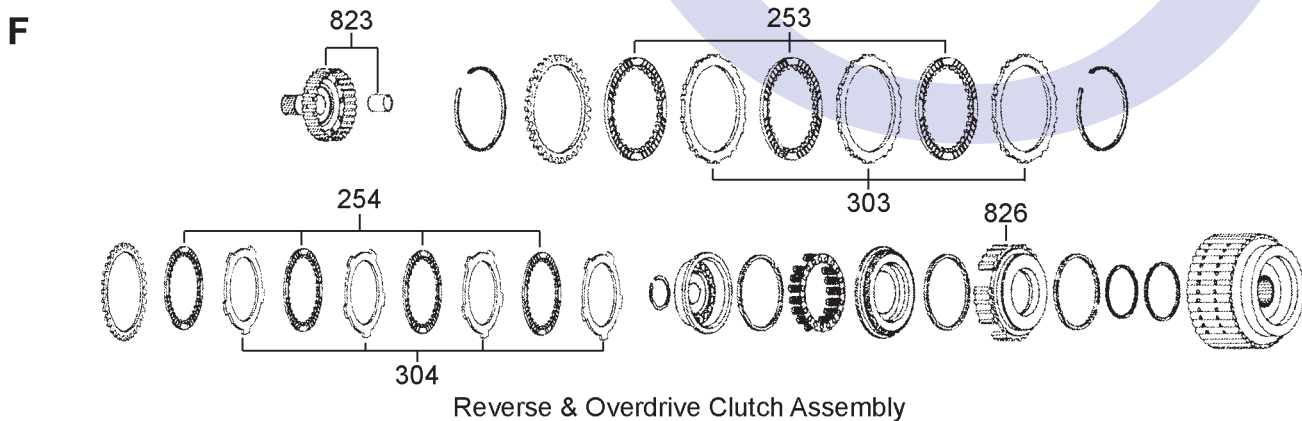

HYUNDAI A4CF1, A4CF2 (Elantra 2006-2007, i20 2008-, i30 2007-) (Kia Spectra 2006-) 4 SPEED FWD With Lock Up (Electronic Control)

AUTOMATIC CHOICE

THE AUTOMATIC TRANSMISSION PARTS WAREHOUSE

HYUNDAI A4CF1, A4CF2 (Elantra 2006-2007, i20 2008-, i30 2007-) (Kia Spectra 2006-) 4 SPEED FWD With Lock Up (Electronic Control)

AUTOMATIC CHOICE

THE AUTOMATIC TRANSMISSION PARTS WAREHOUSE

G

Differential & Transfer Shaft Assembly

H

Vave Body, Main Casings & Components

HYUNDAI A4CF1, A4CF2 (Elantra 2006-2007, i20 2008-, i30 2007-) (Kia Spectra 2006-) 4 SPEED FWD With Lock Up (Electronic Control)