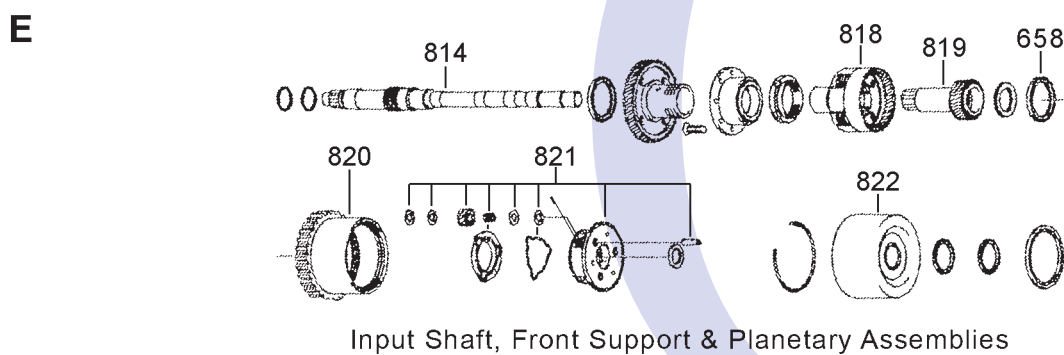

HYUNDAI A4CF1, A4CF2 (Elantra 2006-2007, i20 2008-, i30 2007-) (Kia Spectra 2006-) 4 SPEED FWD With Lock Up (Electronic Control)

AUTOMATIC CHOICE

THE AUTOMATIC TRANSMISSION PARTS WAREHOUSE