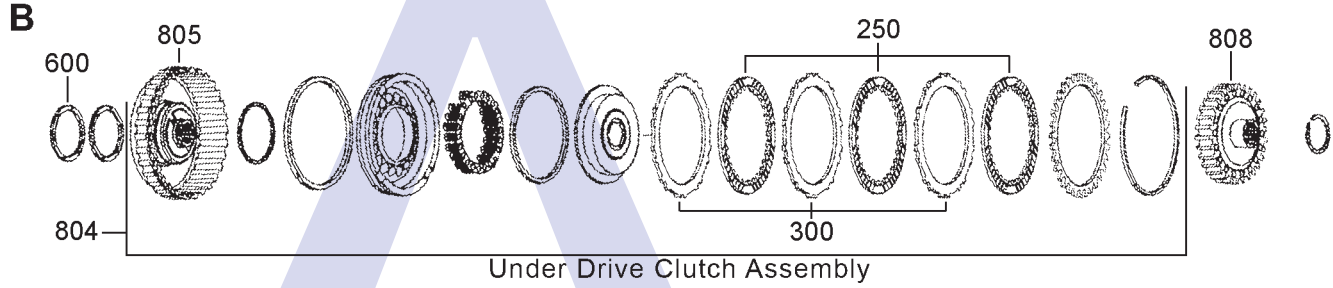

HYUNDAI A4CF1, A4CF2 (Elantra 2006-2007, i20 2008-, i30 2007-) (Kia Spectra 2006-) 4 SPEED FWD With Lock Up (Electronic Control)

AUTOMATIC CHOICE

THE AUTOMATIC TRANSMISSION PARTS WAREHOUSE

HYUNDAI A4CF1, A4CF2 (Elantra 2006-2007, i20 2008-, i30 2007-) (Kia Spectra 2006-) 4 SPEED FWD With Lock Up (Electronic Control)

AUTOMATIC CHOICE

THE AUTOMATIC TRANSMISSION PARTS WAREHOUSE

G

Differential & Transfer Shaft Assembly

H

Vave Body, Main Casings & Components

HYUNDAI A4CF1, A4CF2 (Elantra 2006-2007, i20 2008-, i30 2007-) (Kia Spectra 2006-) 4 SPEED FWD With Lock Up (Electronic Control)