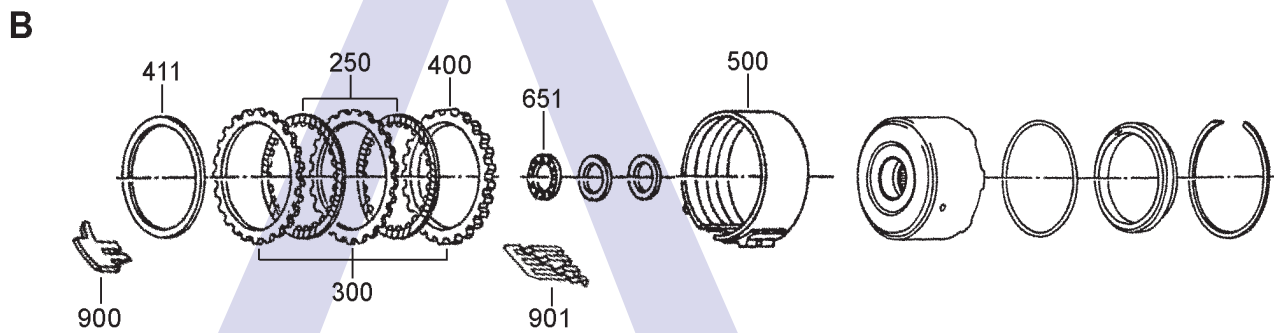

MERCEDES 722.300, 722.400

4 SPEED RWD (Hydraulic Control)

AUTOMATIC CHOICE

THE AUTOMATIC TRANSMISSION PARTS WAREHOUSE