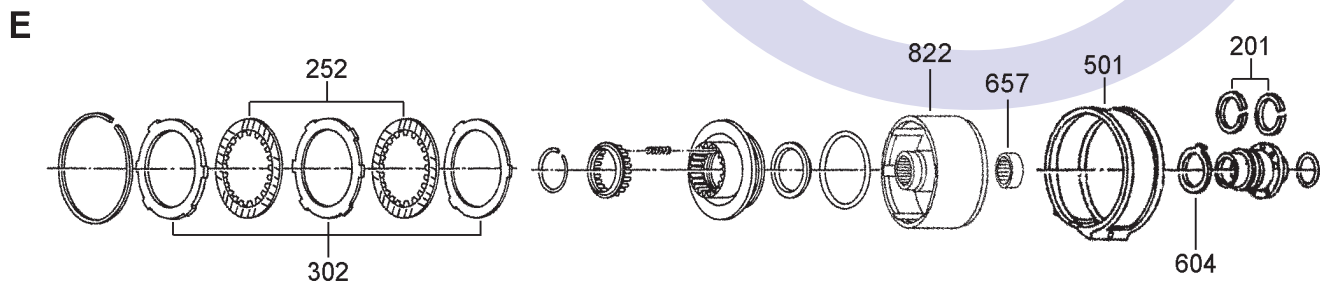

MERCEDES 722.300, 722.400

4 SPEED RWD (Hydraulic Control)

AUTOMATIC CHOICE

THE AUTOMATIC TRANSMISSION PARTS WAREHOUSE