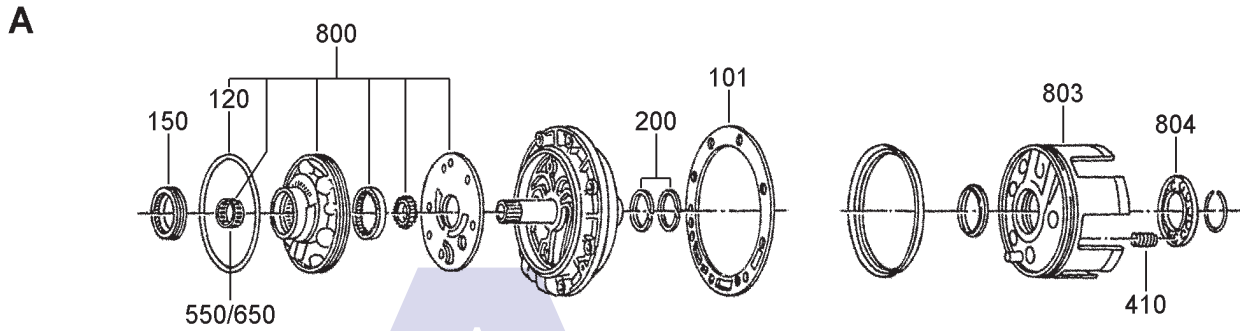

MERCEDES 722.300, 722.400

4 SPEED RWD (Hydraulic Control)

AUTOMATIC CHOICE

THE AUTOMATIC TRANSMISSION PARTS WAREHOUSE