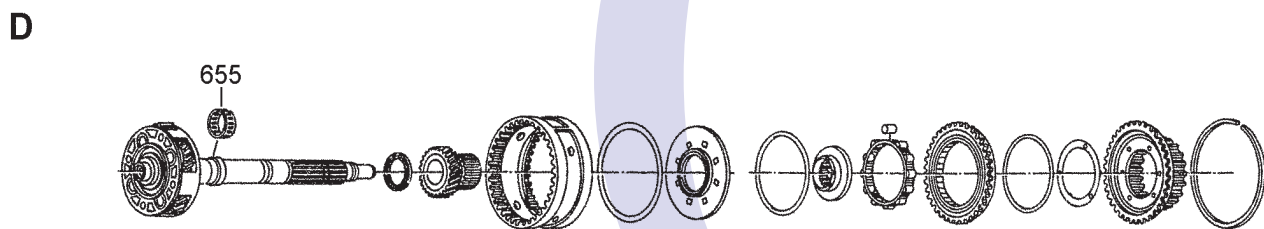

MERCEDES 722.300, 722.400

4 SPEED RWD (Hydraulic Control)

AUTOMATIC CHOICE

THE AUTOMATIC TRANSMISSION PARTS WAREHOUSE