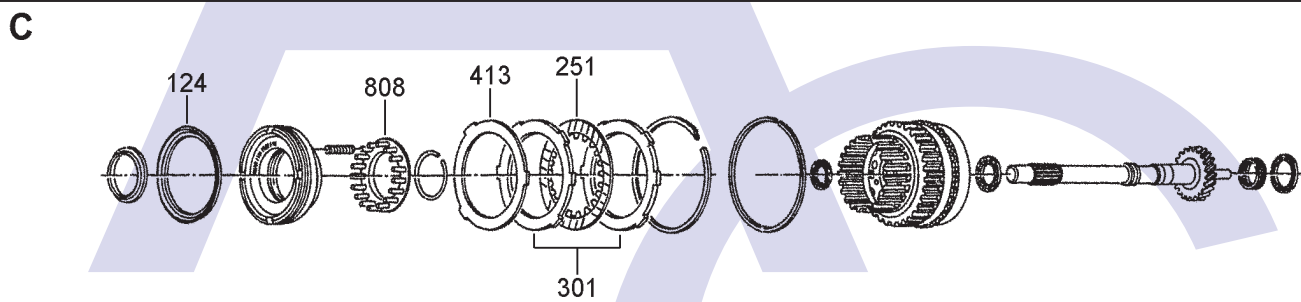

MERCEDES 722.300, 722.400

4 SPEED RWD (Hydraulic Control)

AUTOMATIC CHOICE

THE AUTOMATIC TRANSMISSION PARTS WAREHOUSE