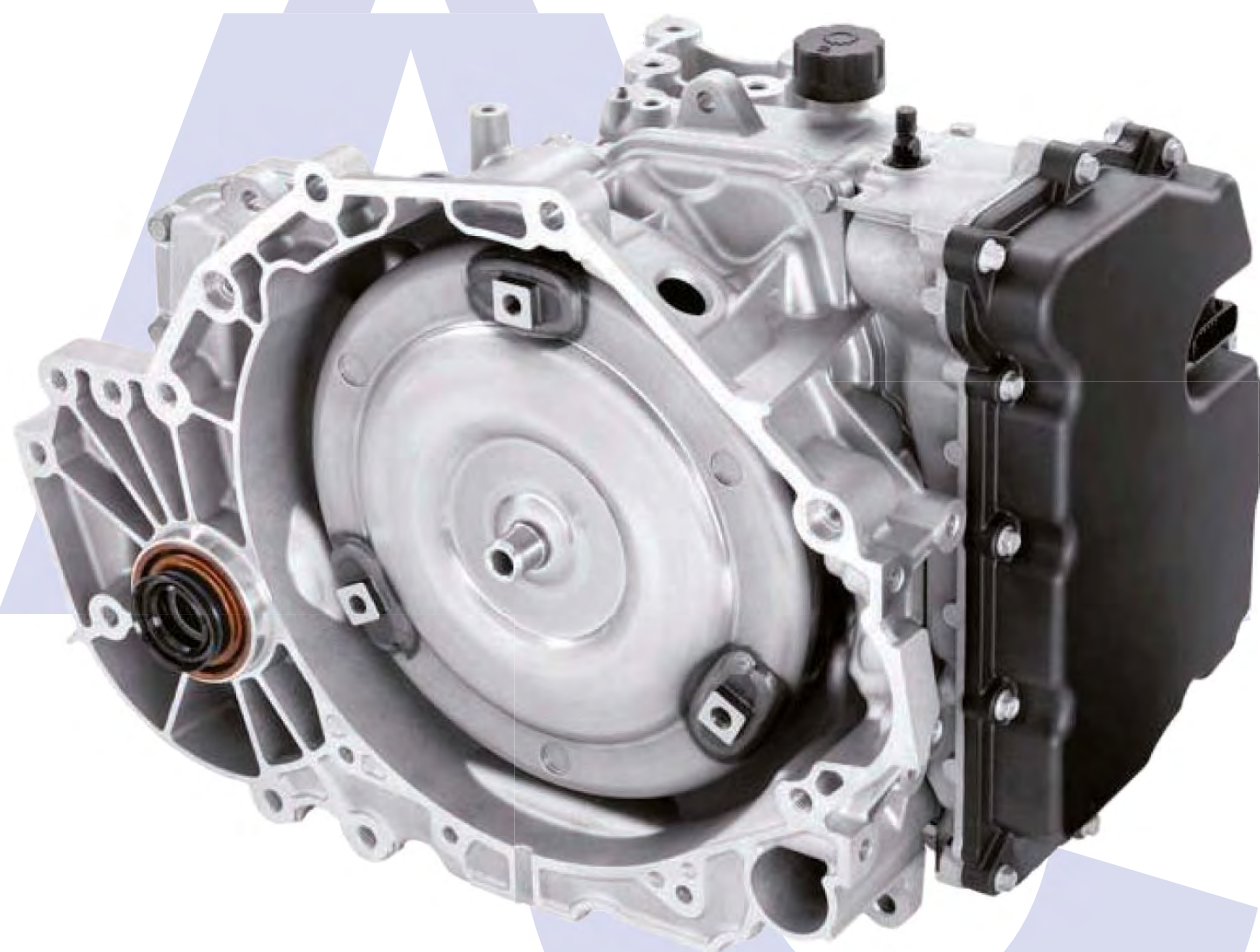

6F35 (Ford Escape, Mercury Mariner, Mazda Tribute) 2009- 6 Speed FWD (Full Electronic Control)

A
U
T
O
M
A
T
I
C
C
H
O
I
C
E

T
H
E
A
U
T
O
M
A
T
I
C
T
R
A
N
S
M
I
S
S
I
O
N
P
A
R
T
S
W
A
R
E
H
O
U
S
E

6F35 (Ford Escape, Mercury Mariner, Mazda Tribute) 2009- 6 Speed FWD (Full Electronic Control)

A
U
T
O
M
A
T
I
C
C
H
O
I
C
E

T
H
E
A
U
T
O
M
A
T
I
C
T
R
A
N
S
M
I
S
S
I
O
N
P
A
R
T
S
W
A
R
E
H
O
U
S
E

6F35 (Ford Escape, Mercury Mariner, Mazda Tribute) 2009- 6 Speed FWD (Full Electronic Control)

AUTOMATIC CHOICE