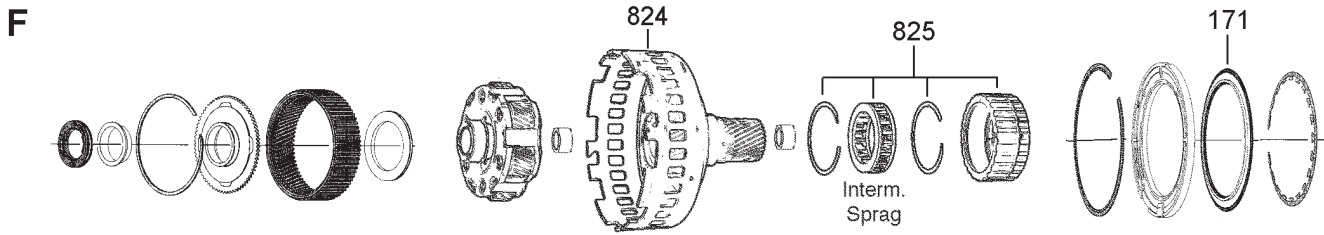

AUTOMATIC CHOICE

THE AUTOMATIC TRANSMISSION PARTS WAREHOUSE

5R55N (Jaguar / Ford)

5 SPEED RWD WITH LOCK UP (Full Electronic Control)

AUTOMATIC CHOICE

THE AUTOMATIC TRANSMISSION PARTS WAREHOUSE

ILL NO.	DESCRIPTION	YEARS	QTY	PART NO
KITS				
Kit	Overhaul (Transtec)	99-ON	1	5R55N.OHK01
Kit	Overhaul (Precision)	99-ON	1	5R55N.OHK51
GASKETS				
100J	Pan Gasket Moulded Rubber....	99-ON	1	5R55N.GAS01
101A	Pump Gasket	99-ON	1	5R55N.GAS02
102K	Extension Housing	99-ON	1	5R55N.GAS05
NI	Upper Valve Body Gasket.....	99-ON	1	5R55N.GAS03
NI	Lower Valve Body Gasket.....	99-ON	1	5R55N.GAS04
NI	Solenoid Block	99-01	1	5R55N.GAS06
NI	Solenoid Block	02-ON	1	5R55N.GAS07
NI	Pump Bolt Washer	99-ON	8	5R55N.GAS08
RUBBER COMPONENTS				
120A	Pump Outer Lathe Cut Seal.....	99-ON	1	5R55N.SQR01
125E	Fwd Clutch Inner Seal.....	99-ON	1	C3.SQR02
126E	Fwd Clutch Outer Seal.....	99-ON	1	C3.SQR03
METAL CLAD SEALS				
150A	Front Pump Seal	99-ON	1	A4LD.MCS02
151K	Extension Housing Seal.....	99-ON	1	5R55N.MCS02
NI	Selector Shaft Seal	99-ON	1	C3.MCS03
MOULDED PISTONS				
170E	Forward Clutch Cushion Plate ..	99-ON	1	5R55N.PIS02
171F	Intermediate Clutch.....	99-ON	1	5R55N.PIS01
172J	Overdrive Servo Piston (64mm OD 'GA').....	99-ON	1	5R55N.SER02
	(73mm OD)	99-ON	1	5R55N.SER01
173J	Intermediate Servo Piston (64.50mm OD 'EA')	99-ON	1	5R55N.SER04
	(69.50mm OD)	99-ON	1	5R55N.SER03
174J	Reverse Servo Piston	99-ON	1	5R55N.SER05
175E	Forward Clutch Moulded Piston	02-ON	1	5R55N.PIS03
SEALING RINGS				
200A	Stator Support Front to TC (Yellow Plastic Butt Joint).....	99-ON	1	A4LDE.SSR01
203E	Forward Clutch.....	99-ON	2	5R55E.SSR01
FRICITION PLATES				
Kit	Friction Plate	99-ON	1	5R55N.FRK01
250B	Overdrive Spiral Groove (Borg Warner)	99-ON	3	5R55E.FRP11
251D	Direct Clutch Internal Teeth (122mm OD x 2.00mm x 48T) ..	99-ON	5	5R55N.FRP02
252D	Direct Clutch External Teeth (100mm ID x 2.00mm x 20T)	99-ON	5	5R55N.FRP03
253E	Forward Clutch (131mm OD x 1.70mm x 89T) ..	99-ON	5	5R55N.FRP01
254G	Intermediate Clutch Internal Teeth (143mm OD x 2.40mm x 24T) ..	99-ON	4	5R55N.FRP04
254G	Intermediate Clutch External Teeth (108mm ID x 2.40mm x 33T)	99-ON	4	5R55N.FRP05
STEEL PLATES				
Kit	Steel Plate.....	99-ON	1	5R55N.STK01
300B	Overdrive Clutch (1.65mm).....	99-ON	3	A4LD.STP02
301E	Forward Clutch (1.65mm x 27T)	99-ON	5	5R55N.STP01