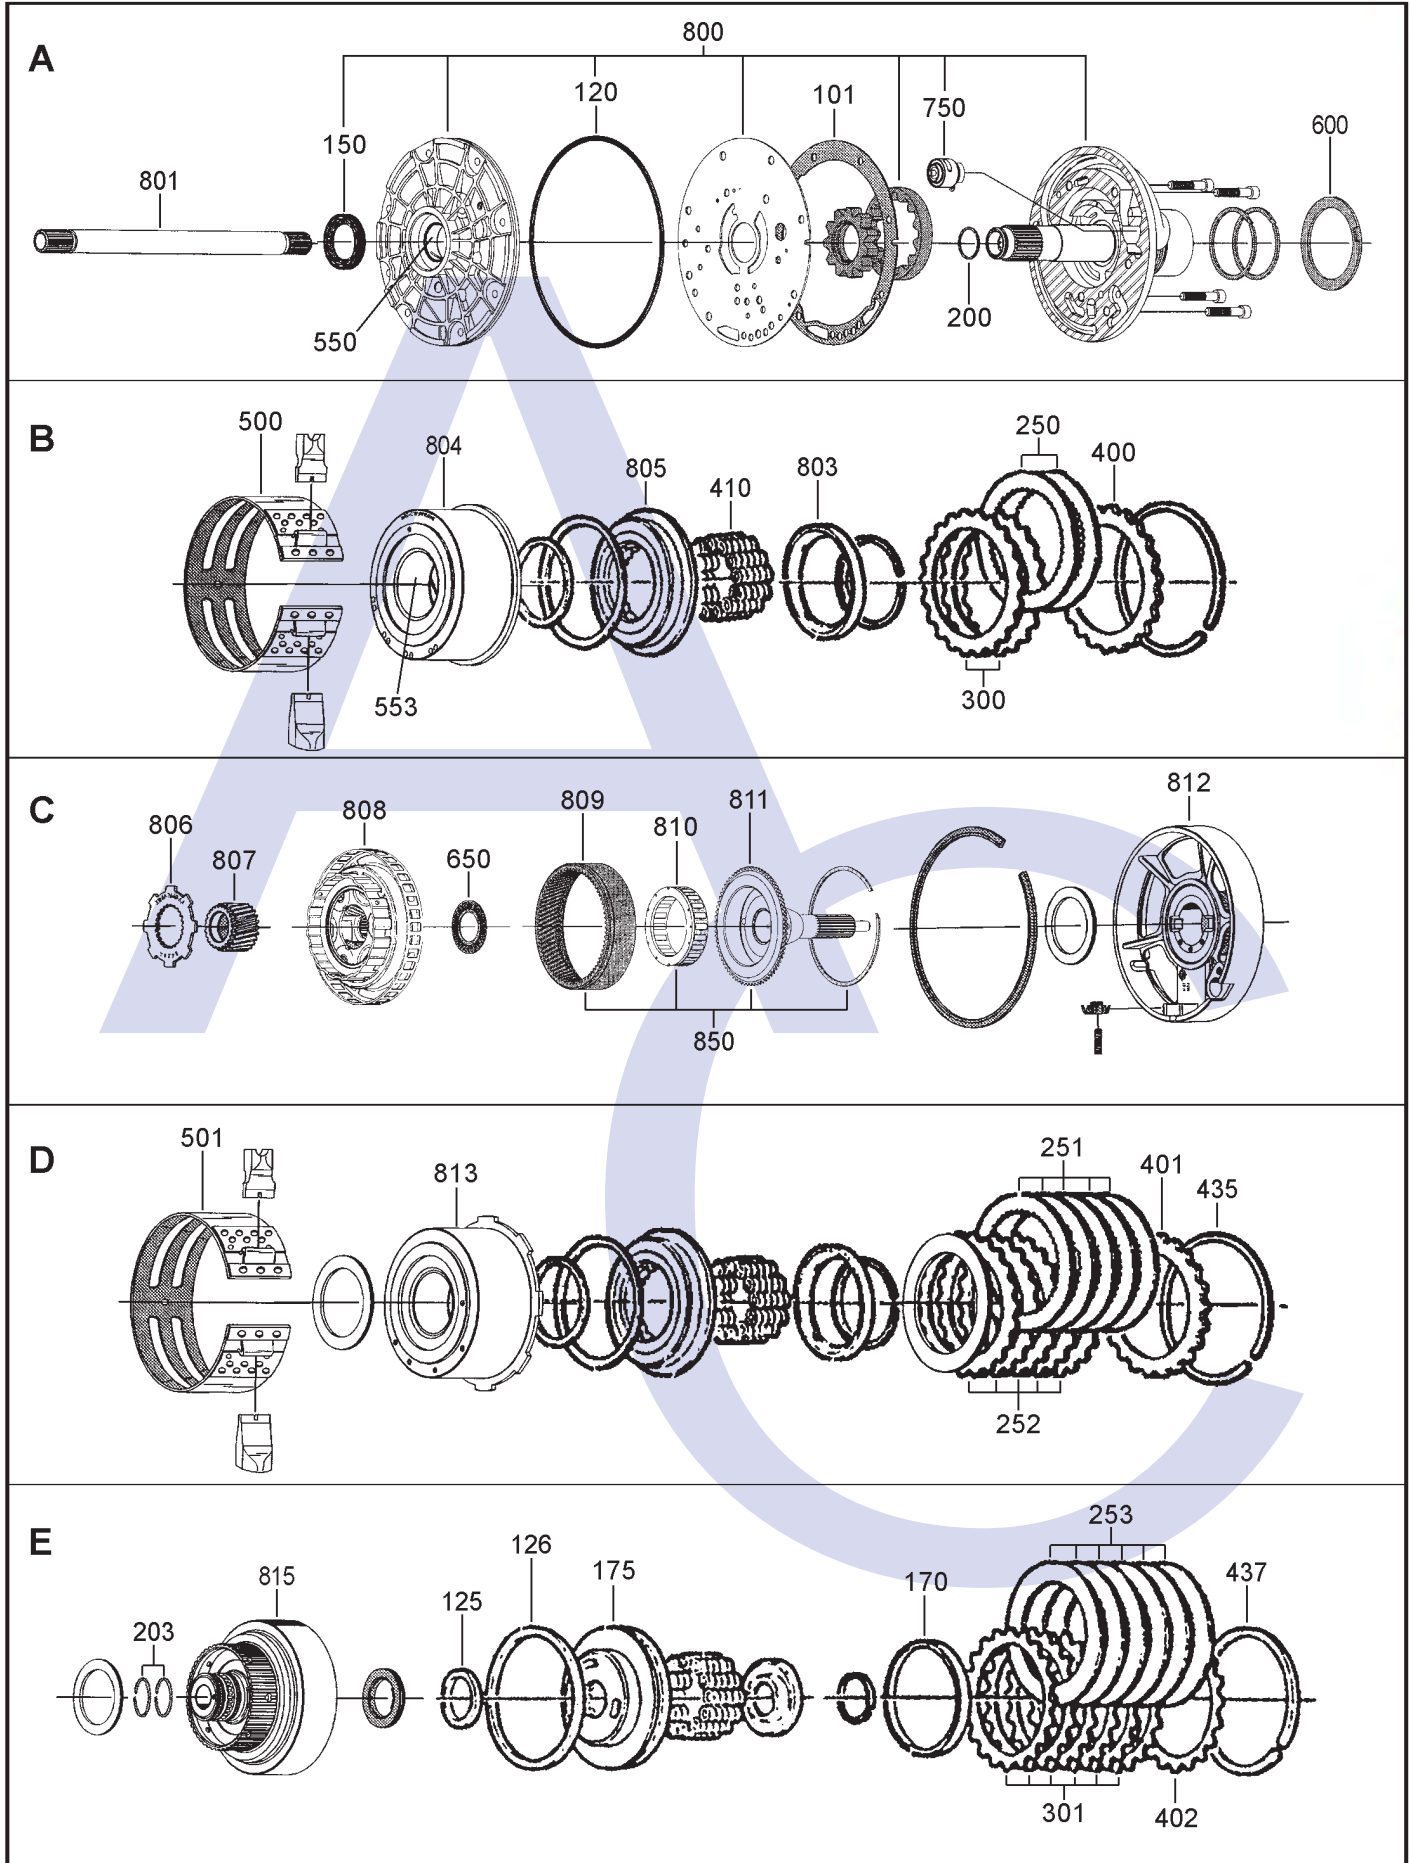

5R55N (Jaguar / Ford)

5 SPEED RWD WITH LOCK UP (Full Electronic Control)

AUTOMATIC CHOICE

THE AUTOMATIC TRANSMISSION PARTS WAREHOUSE