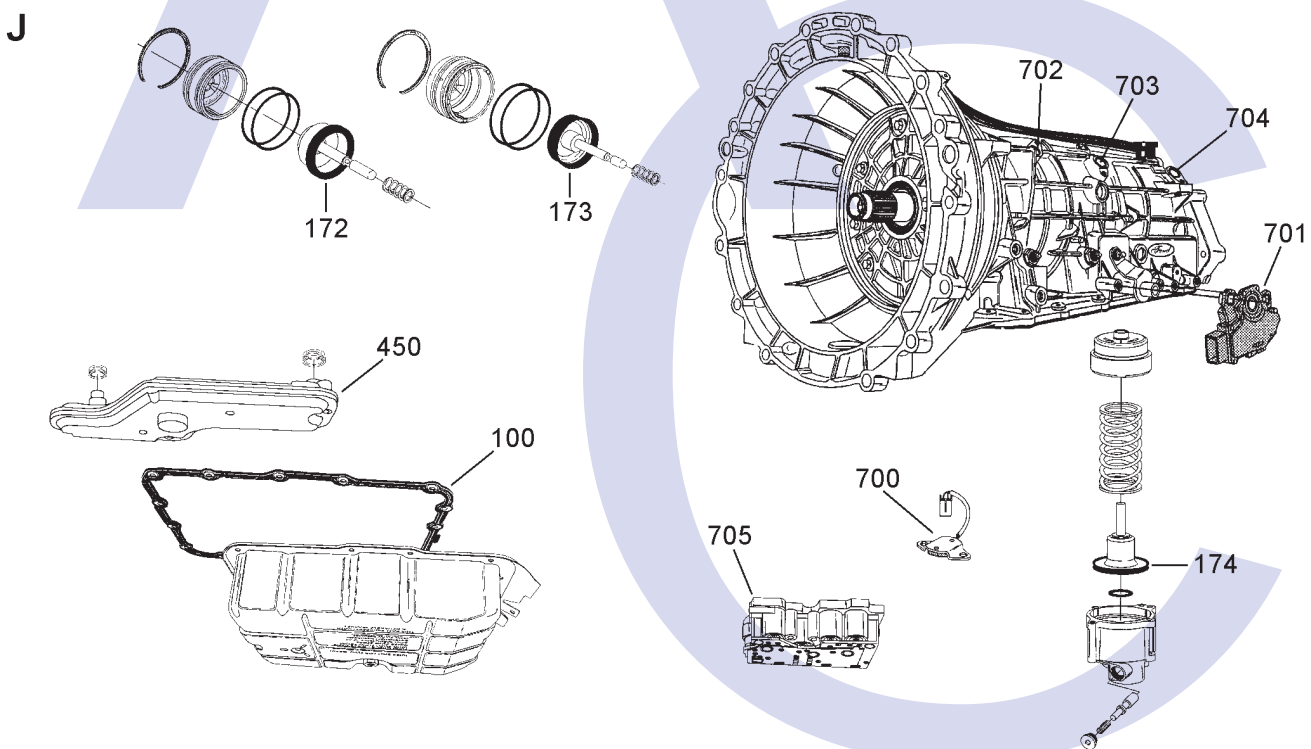

AUTOMATIC CHOICE

THE AUTOMATIC TRANSMISSION PARTS WAREHOUSE

5R55N (Jaguar / Ford)

5 SPEED RWD WITH LOCK UP (Full Electronic Control)

AUTOMATIC CHOICE

THE AUTOMATIC TRANSMISSION PARTS WAREHOUSE

ILL NO.	DESCRIPTION	YEARS	QTY	PART NO
KITS				
Kit	Overhaul (Transtec)	99-ON	1	5R55N.OHK01
Kit	Overhaul (Precision)	99-ON	1	5R55N.OHK51
GASKETS				
100J	Pan Gasket Moulded Rubber....	99-ON	1	5R55N.GAS01
101A	Pump Gasket	99-ON	1	5R55N.GAS02
102K	Extension Housing	99-ON	1	5R55N.GAS05
NI	Upper Valve Body Gasket.....	99-ON	1	5R55N.GAS03
NI	Lower Valve Body Gasket.....	99-ON	1	5R55N.GAS04
NI	Solenoid Block	99-01	1	5R55N.GAS06
NI	Solenoid Block	02-ON	1	5R55N.GAS07
NI	Pump Bolt Washer	99-ON	8	5R55N.GAS08
RUBBER COMPONENTS				
120A	Pump Outer Lathe Cut Seal.....	99-ON	1	5R55N.SQR01
125E	Fwd Clutch Inner Seal.....	99-ON	1	C3.SQR02
126E	Fwd Clutch Outer Seal.....	99-ON	1	C3.SQR03
METAL CLAD SEALS				
150A	Front Pump Seal	99-ON	1	A4LD.MCS02
151K	Extension Housing Seal.....	99-ON	1	5R55N.MCS02
NI	Selector Shaft Seal	99-ON	1	C3.MCS03
MOULDED PISTONS				
170E	Forward Clutch Cushion Plate ..	99-ON	1	5R55N.PIS02
171F	Intermediate Clutch.....	99-ON	1	5R55N.PIS01
172J	Overdrive Servo Piston (64mm OD 'GA').....	99-ON	1	5R55N.SER02
	(73mm OD)	99-ON	1	5R55N.SER01
173J	Intermediate Servo Piston (64.50mm OD 'EA')	99-ON	1	5R55N.SER04
	(69.50mm OD)	99-ON	1	5R55N.SER03
174J	Reverse Servo Piston	99-ON	1	5R55N.SER05
175E	Forward Clutch Moulded Piston	02-ON	1	5R55N.PIS03
SEALING RINGS				
200A	Stator Support Front to TC (Yellow Plastic Butt Joint).....	99-ON	1	A4LDE.SSR01
203E	Forward Clutch.....	99-ON	2	5R55E.SSR01
FRICITION PLATES				
Kit	Friction Plate	99-ON	1	5R55N.FRK01
250B	Overdrive Spiral Groove (Borg Warner)	99-ON	3	5R55E.FRP11
251D	Direct Clutch Internal Teeth (122mm OD x 2.00mm x 48T) ..	99-ON	5	5R55N.FRP02
252D	Direct Clutch External Teeth (100mm ID x 2.00mm x 20T)	99-ON	5	5R55N.FRP03
253E	Forward Clutch (131mm OD x 1.70mm x 89T) ..	99-ON	5	5R55N.FRP01
254G	Intermediate Clutch Internal Teeth (143mm OD x 2.40mm x 24T) ..	99-ON	4	5R55N.FRP04
254G	Intermediate Clutch External Teeth (108mm ID x 2.40mm x 33T)	99-ON	4	5R55N.FRP05
STEEL PLATES				
Kit	Steel Plate.....	99-ON	1	5R55N.STK01
300B	Overdrive Clutch (1.65mm).....	99-ON	3	A4LD.STP02
301E	Forward Clutch (1.65mm x 27T)	99-ON	5	5R55N.STP01