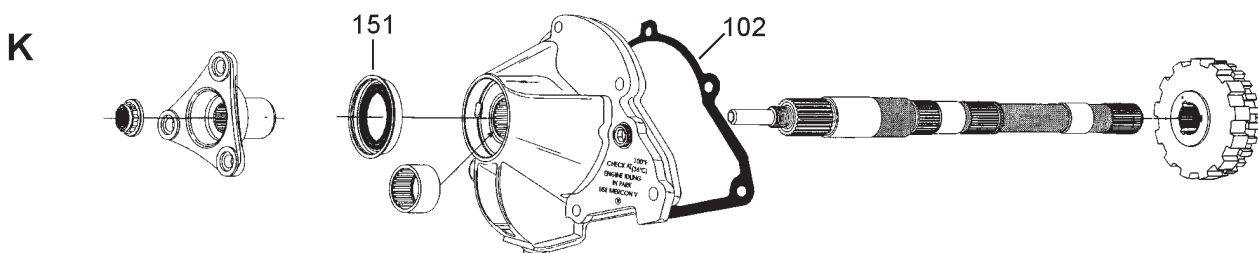

AUTOMATIC CHOICE

THE AUTOMATIC TRANSMISSION PARTS WAREHOUSE

5R55N (Jaguar / Ford)

5 SPEED RWD WITH LOCK UP (Full Electronic Control)

AUTOMATIC CHOICE

THE AUTOMATIC TRANSMISSION PARTS WAREHOUSE

ILL NO.	DESCRIPTION	YEARS	QTY	PART NO
KITS				
Kit	Overhaul (Transtec)	99-ON	1	5R55N.OHK01
Kit	Overhaul (Precision)	99-ON	1	5R55N.OHK51
GASKETS				
100J	Pan Gasket Moulded Rubber....	99-ON	1	5R55N.GAS01
101A	Pump Gasket	99-ON	1	5R55N.GAS02
102K	Extension Housing	99-ON	1	5R55N.GAS05
NI	Upper Valve Body Gasket.....	99-ON	1	5R55N.GAS03
NI	Lower Valve Body Gasket.....	99-ON	1	5R55N.GAS04
NI	Solenoid Block	99-01	1	5R55N.GAS06
NI	Solenoid Block	02-ON	1	5R55N.GAS07
NI	Pump Bolt Washer	99-ON	8	5R55N.GAS08
RUBBER COMPONENTS				
120A	Pump Outer Lathe Cut Seal.....	99-ON	1	5R55N.SQR01
125E	Fwd Clutch Inner Seal.....	99-ON	1	C3.SQR02
126E	Fwd Clutch Outer Seal.....	99-ON	1	C3.SQR03
METAL CLAD SEALS				
150A	Front Pump Seal	99-ON	1	A4LD.MCS02
151K	Extension Housing Seal.....	99-ON	1	5R55N.MCS02
NI	Selector Shaft Seal	99-ON	1	C3.MCS03
MOULDED PISTONS				
170E	Forward Clutch Cushion Plate ..	99-ON	1	5R55N.PIS02
171F	Intermediate Clutch.....	99-ON	1	5R55N.PIS01
172J	Overdrive Servo Piston (64mm OD 'GA').....	99-ON	1	5R55N.SER02
	(73mm OD)	99-ON	1	5R55N.SER01
173J	Intermediate Servo Piston (64.50mm OD 'EA')	99-ON	1	5R55N.SER04
	(69.50mm OD)	99-ON	1	5R55N.SER03
174J	Reverse Servo Piston	99-ON	1	5R55N.SER05
175E	Forward Clutch Moulded Piston	02-ON	1	5R55N.PIS03
SEALING RINGS				
200A	Stator Support Front to TC (Yellow Plastic Butt Joint).....	99-ON	1	A4LDE.SSR01
203E	Forward Clutch.....	99-ON	2	5R55E.SSR01
FRICITION PLATES				
Kit	Friction Plate	99-ON	1	5R55N.FRK01
250B	Overdrive Spiral Groove (Borg Warner)	99-ON	3	5R55E.FRP11
251D	Direct Clutch Internal Teeth (122mm OD x 2.00mm x 48T) ..	99-ON	5	5R55N.FRP02
252D	Direct Clutch External Teeth (100mm ID x 2.00mm x 20T)	99-ON	5	5R55N.FRP03
253E	Forward Clutch (131mm OD x 1.70mm x 89T) ..	99-ON	5	5R55N.FRP01
254G	Intermediate Clutch Internal Teeth (143mm OD x 2.40mm x 24T) ..	99-ON	4	5R55N.FRP04
254G	Intermediate Clutch External Teeth (108mm ID x 2.40mm x 33T)	99-ON	4	5R55N.FRP05
STEEL PLATES				
Kit	Steel Plate.....	99-ON	1	5R55N.STK01
300B	Overdrive Clutch (1.65mm).....	99-ON	3	A4LD.STP02
301E	Forward Clutch (1.65mm x 27T)	99-ON	5	5R55N.STP01