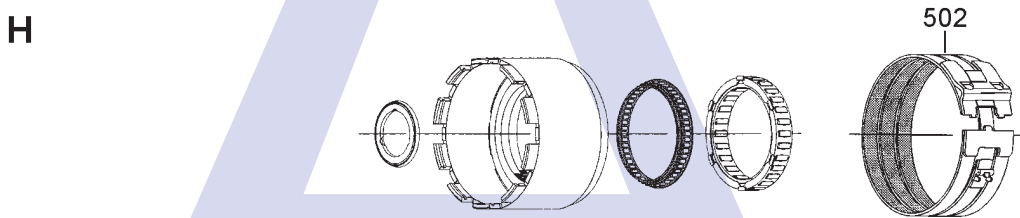

AUTOMATIC CHOICE

THE AUTOMATIC TRANSMISSION PARTS WAREHOUSE

5R55N (Jaguar / Ford)

5 SPEED RWD WITH LOCK UP (Full Electronic Control)

AUTOMATIC CHOICE

THE AUTOMATIC TRANSMISSION PARTS WAREHOUSE

ILL NO.	DESCRIPTION	YEARS	QTY	PART NO
KITS				
Kit	Overhaul (Transtec)	99-ON	1	5R55N.OHK01
Kit	Overhaul (Precision)	99-ON	1	5R55N.OHK51
GASKETS				
100J	Pan Gasket Moulded Rubber....	99-ON	1	5R55N.GAS01
101A	Pump Gasket	99-ON	1	5R55N.GAS02
102K	Extension Housing	99-ON	1	5R55N.GAS05
NI	Upper Valve Body Gasket.....	99-ON	1	5R55N.GAS03
NI	Lower Valve Body Gasket.....	99-ON	1	5R55N.GAS04
NI	Solenoid Block	99-01	1	5R55N.GAS06
NI	Solenoid Block	02-ON	1	5R55N.GAS07
NI	Pump Bolt Washer	99-ON	8	5R55N.GAS08
RUBBER COMPONENTS				
120A	Pump Outer Lathe Cut Seal.....	99-ON	1	5R55N.SQR01
125E	Fwd Clutch Inner Seal.....	99-ON	1	C3.SQR02
126E	Fwd Clutch Outer Seal.....	99-ON	1	C3.SQR03
METAL CLAD SEALS				
150A	Front Pump Seal	99-ON	1	A4LD.MCS02
151K	Extension Housing Seal.....	99-ON	1	5R55N.MCS02
NI	Selector Shaft Seal	99-ON	1	C3.MCS03
MOULDED PISTONS				
170E	Forward Clutch Cushion Plate ..	99-ON	1	5R55N.PIS02
171F	Intermediate Clutch.....	99-ON	1	5R55N.PIS01
172J	Overdrive Servo Piston (64mm OD 'GA').....	99-ON	1	5R55N.SER02
	(73mm OD)	99-ON	1	5R55N.SER01
173J	Intermediate Servo Piston (64.50mm OD 'EA')	99-ON	1	5R55N.SER04
	(69.50mm OD)	99-ON	1	5R55N.SER03
174J	Reverse Servo Piston	99-ON	1	5R55N.SER05
175E	Forward Clutch Moulded Piston	02-ON	1	5R55N.PIS03
SEALING RINGS				
200A	Stator Support Front to TC (Yellow Plastic Butt Joint).....	99-ON	1	A4LDE.SSR01
203E	Forward Clutch.....	99-ON	2	5R55E.SSR01
FRICITION PLATES				
Kit	Friction Plate	99-ON	1	5R55N.FRK01
250B	Overdrive Spiral Groove (Borg Warner)	99-ON	3	5R55E.FRP11
251D	Direct Clutch Internal Teeth (122mm OD x 2.00mm x 48T) ..	99-ON	5	5R55N.FRP02
252D	Direct Clutch External Teeth (100mm ID x 2.00mm x 20T)	99-ON	5	5R55N.FRP03
253E	Forward Clutch (131mm OD x 1.70mm x 89T) ..	99-ON	5	5R55N.FRP01
254G	Intermediate Clutch Internal Teeth (143mm OD x 2.40mm x 24T) ..	99-ON	4	5R55N.FRP04
254G	Intermediate Clutch External Teeth (108mm ID x 2.40mm x 33T)	99-ON	4	5R55N.FRP05
STEEL PLATES				
Kit	Steel Plate.....	99-ON	1	5R55N.STK01
300B	Overdrive Clutch (1.65mm).....	99-ON	3	A4LD.STP02
301E	Forward Clutch (1.65mm x 27T)	99-ON	5	5R55N.STP01