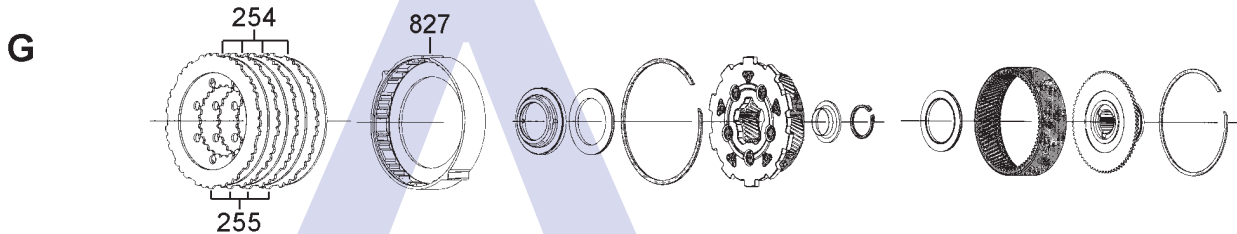

AUTOMATIC CHOICE

THE AUTOMATIC TRANSMISSION PARTS WAREHOUSE

5R55N (Jaguar / Ford)

5 SPEED RWD WITH LOCK UP (Full Electronic Control)

AUTOMATIC CHOICE

THE AUTOMATIC TRANSMISSION PARTS WAREHOUSE

ILL NO.	DESCRIPTION	YEARS	QTY	PART NO
KITS				
Kit	Overhaul (Transtec)	99-ON	1	5R55N.OHK01
Kit	Overhaul (Precision)	99-ON	1	5R55N.OHK51
GASKETS				
100J	Pan Gasket Moulded Rubber....	99-ON	1	5R55N.GAS01
101A	Pump Gasket	99-ON	1	5R55N.GAS02
102K	Extension Housing	99-ON	1	5R55N.GAS05
NI	Upper Valve Body Gasket.....	99-ON	1	5R55N.GAS03
NI	Lower Valve Body Gasket.....	99-ON	1	5R55N.GAS04
NI	Solenoid Block	99-01	1	5R55N.GAS06
NI	Solenoid Block	02-ON	1	5R55N.GAS07
NI	Pump Bolt Washer	99-ON	8	5R55N.GAS08
RUBBER COMPONENTS				
120A	Pump Outer Lathe Cut Seal.....	99-ON	1	5R55N.SQR01
125E	Fwd Clutch Inner Seal.....	99-ON	1	C3.SQR02
126E	Fwd Clutch Outer Seal.....	99-ON	1	C3.SQR03
METAL CLAD SEALS				
150A	Front Pump Seal	99-ON	1	A4LD.MCS02
151K	Extension Housing Seal.....	99-ON	1	5R55N.MCS02
NI	Selector Shaft Seal	99-ON	1	C3.MCS03
MOULDED PISTONS				
170E	Forward Clutch Cushion Plate ..	99-ON	1	5R55N.PIS02
171F	Intermediate Clutch.....	99-ON	1	5R55N.PIS01
172J	Overdrive Servo Piston (64mm OD 'GA').....	99-ON	1	5R55N.SER02
	(73mm OD)	99-ON	1	5R55N.SER01
173J	Intermediate Servo Piston (64.50mm OD 'EA')	99-ON	1	5R55N.SER04
	(69.50mm OD)	99-ON	1	5R55N.SER03
174J	Reverse Servo Piston	99-ON	1	5R55N.SER05
175E	Forward Clutch Moulded Piston	02-ON	1	5R55N.PIS03
SEALING RINGS				
200A	Stator Support Front to TC (Yellow Plastic Butt Joint).....	99-ON	1	A4LDE.SSR01
203E	Forward Clutch.....	99-ON	2	5R55E.SSR01
FRICITION PLATES				
Kit	Friction Plate	99-ON	1	5R55N.FRK01
250B	Overdrive Spiral Groove (Borg Warner)	99-ON	3	5R55E.FRP11
251D	Direct Clutch Internal Teeth (122mm OD x 2.00mm x 48T) ..	99-ON	5	5R55N.FRP02
252D	Direct Clutch External Teeth (100mm ID x 2.00mm x 20T)	99-ON	5	5R55N.FRP03
253E	Forward Clutch (131mm OD x 1.70mm x 89T) ..	99-ON	5	5R55N.FRP01
254G	Intermediate Clutch Internal Teeth (143mm OD x 2.40mm x 24T) ..	99-ON	4	5R55N.FRP04
254G	Intermediate Clutch External Teeth (108mm ID x 2.40mm x 33T)	99-ON	4	5R55N.FRP05
STEEL PLATES				
Kit	Steel Plate.....	99-ON	1	5R55N.STK01
300B	Overdrive Clutch (1.65mm).....	99-ON	3	A4LD.STP02
301E	Forward Clutch (1.65mm x 27T)	99-ON	5	5R55N.STP01