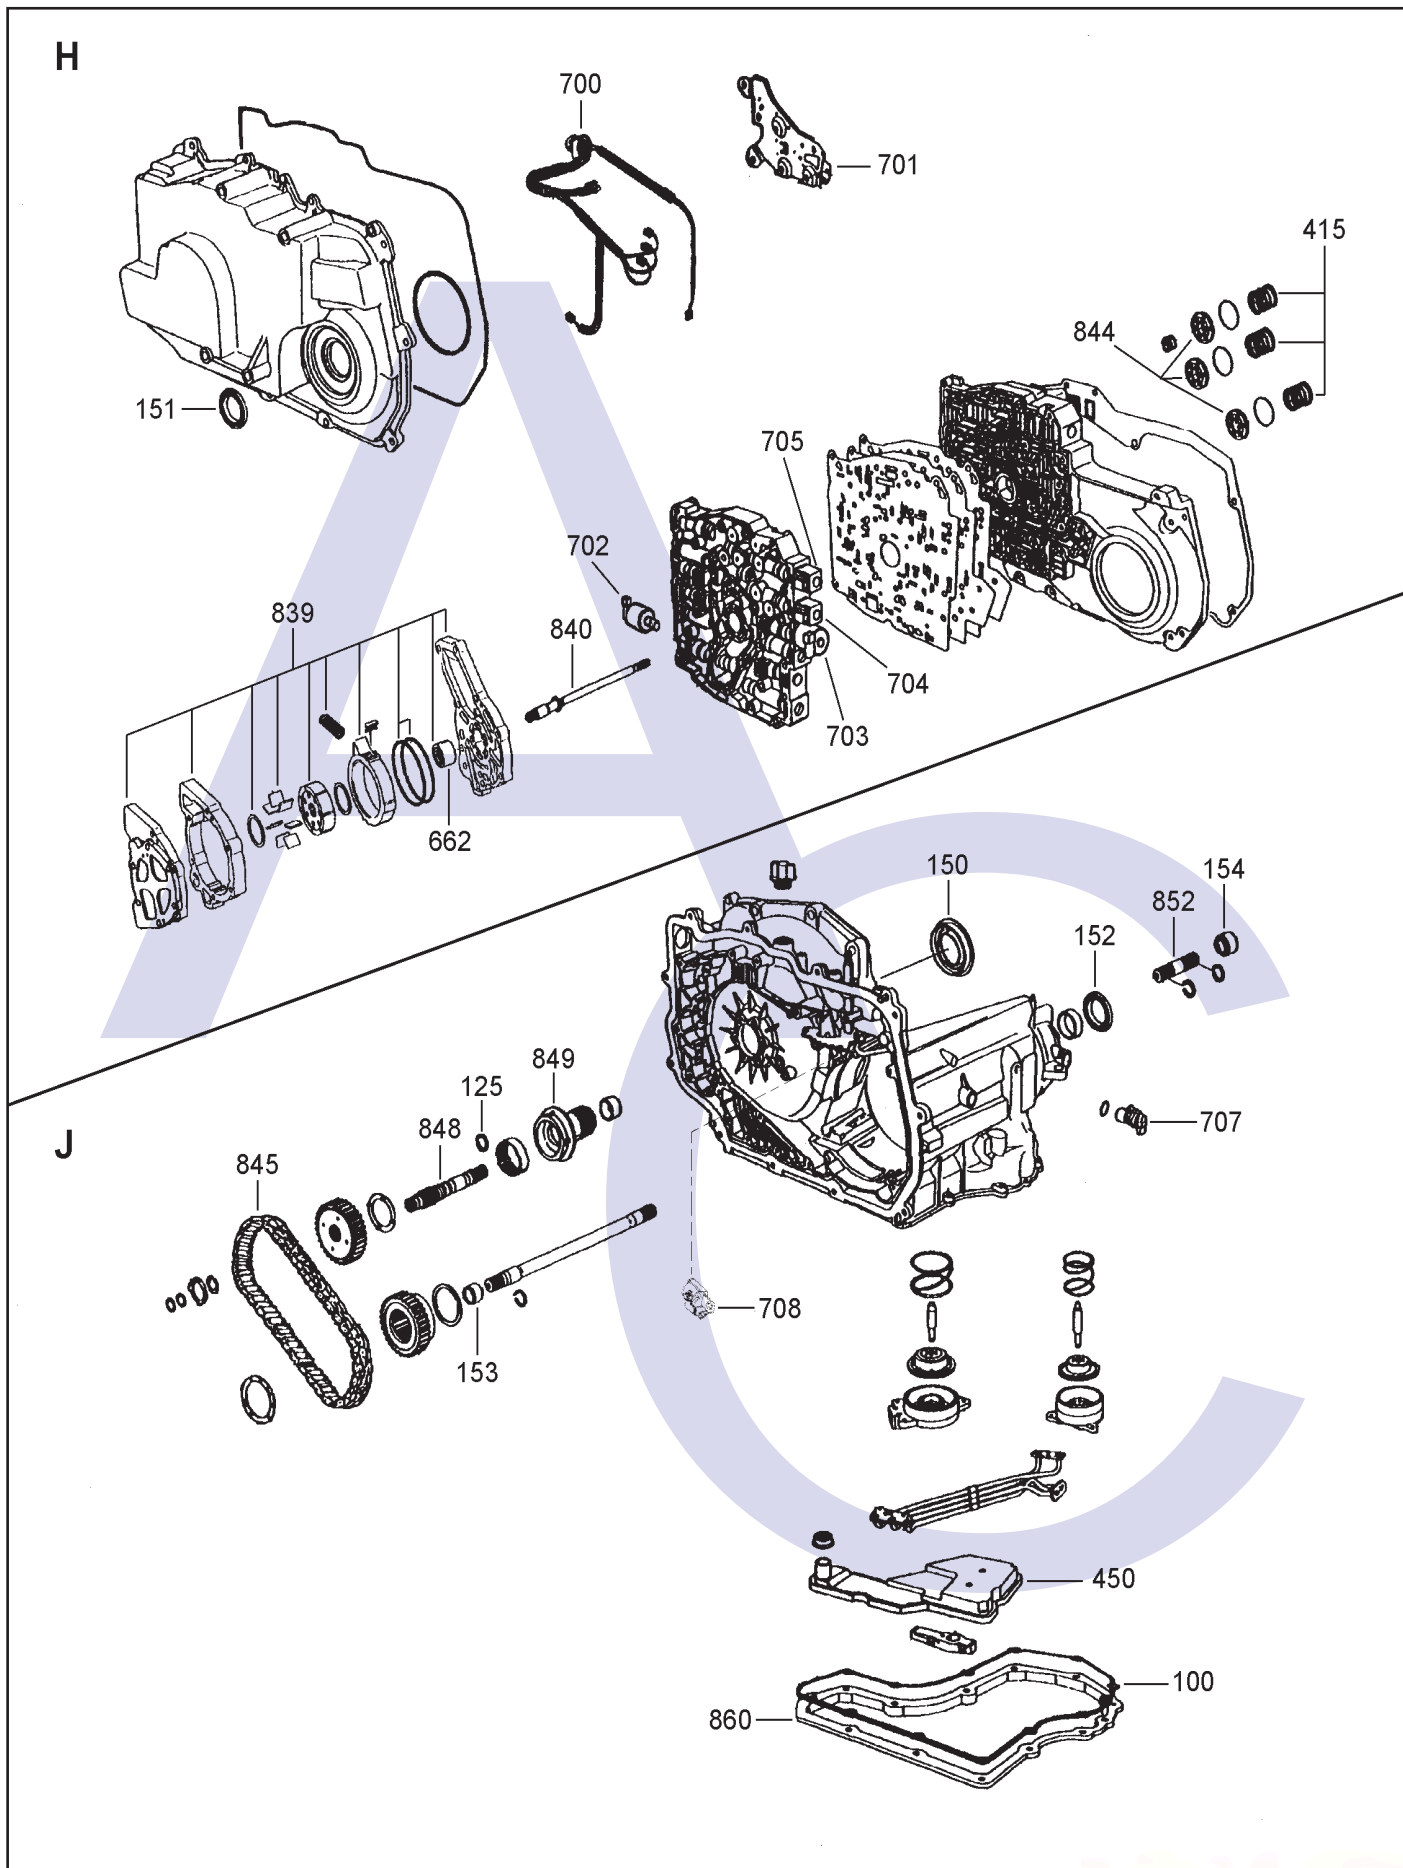

4T40E, 4T45E

4 SPEED FWD (Full Electronic Control)

AUTOMATIC CHOICE

THE AUTOMATIC TRANSMISSION PARTS WAREHOUSE

ILL NO.	DESCRIPTION	YEARS	QTY	PART NO
KITS				
Kit	Master Overhaul	95-ON	1	4T40E.MOHK01
Kit	Overhaul Kit (Transtec) (Inc Moulded Pistons)	95-ON	1	4T40E.OHK01
GASKETS				
100J	Bottom Pan	95-ON	1	4T40E.GAS01
RUBBER COMPONENTS				
125J	Turbine Shaft 'O' Ring (Green Coated)	95-ON	1	TH125.OR01
METAL CLAD SEALS				
150J	Converter Seal	95-ON	1	TH125.MCS01
151H	Axle Left Hand	95-ON	1	4T40E.MCS02
152J	Axle Seal Right Hand	95-ON	1	4T40E.MCS02
153J	Axle Sleeve Right Hand (Inner) (Axle Seal Runs on This)	95-ON	1	4T40E.MCS03
154J	Axle Sleeve Left Hand (Inner) (Axle Seal Runs on This)	95-ON	1	4T40E.MCS03
NI	Manual Lever	95-ON	1	TH125.MCS03
MOULDED PISTONS				
170A	2nd Clutch	95-ON	1	4T40E.PIS04
171B	Reverse Input	95-ON	1	4T40E.PIS03
172C	Coast Clutch	95-ON	1	4T40E.PIS05
173D	Direct Clutch	95-ON	1	4T40E.PIS02
174F	Forward Clutch	95-ON	1	4T40E.PIS01
SEALING RINGS				
200A	Driven Sprocket Support	95-ON	2	4T40E.SSR01
202G	Forward Clutch	95-ON	2	4T40E.SSR02
FRICION PLATES				
Kit	Friction Plate (Aftermarket)	95-ON	1	4T40E.FRK01
Kit	Friction Plate (Alto)	95-ON	1	4T40E.FRK51
250A	2nd Brake (167mm OD x 1.80mm x 36T) ..	95-ON	3	4T40E.FRP04
251B	Reverse Input Clutch (134.7mm OD x 1.80mm x 48T)	95-ON	3	4T40E.FRP03
252C	Coast Clutch (83mm OD x 1.80mm x 20T)	95-ON	4	4T40E.FRP05
253D	Direct Clutch (External Teeth) (99.75mm ID x 1.80mm x 36T) .	95-ON	6	4T40E.FRP02
254F	Forward Clutch (127mm OD x 1.80mm x 30T) ..	95-ON	7	4T40E.FRP01
STEEL PLATES				
Kit	Steel Plate (Aftermarket)	95-97	1	4T40E.STK01
Kit	Steel Plate (Alto)	95-97	1	4T40E.STK51
Kit	Steel Plate (Alto) (With Turbulator Hole Steels)....	98-ON	1	4T40E.STK52
300A	2nd Clutch (Waved) (121.7mm ID x 1.78mm x 0T) ...	95-ON	1	4T40E.STP07