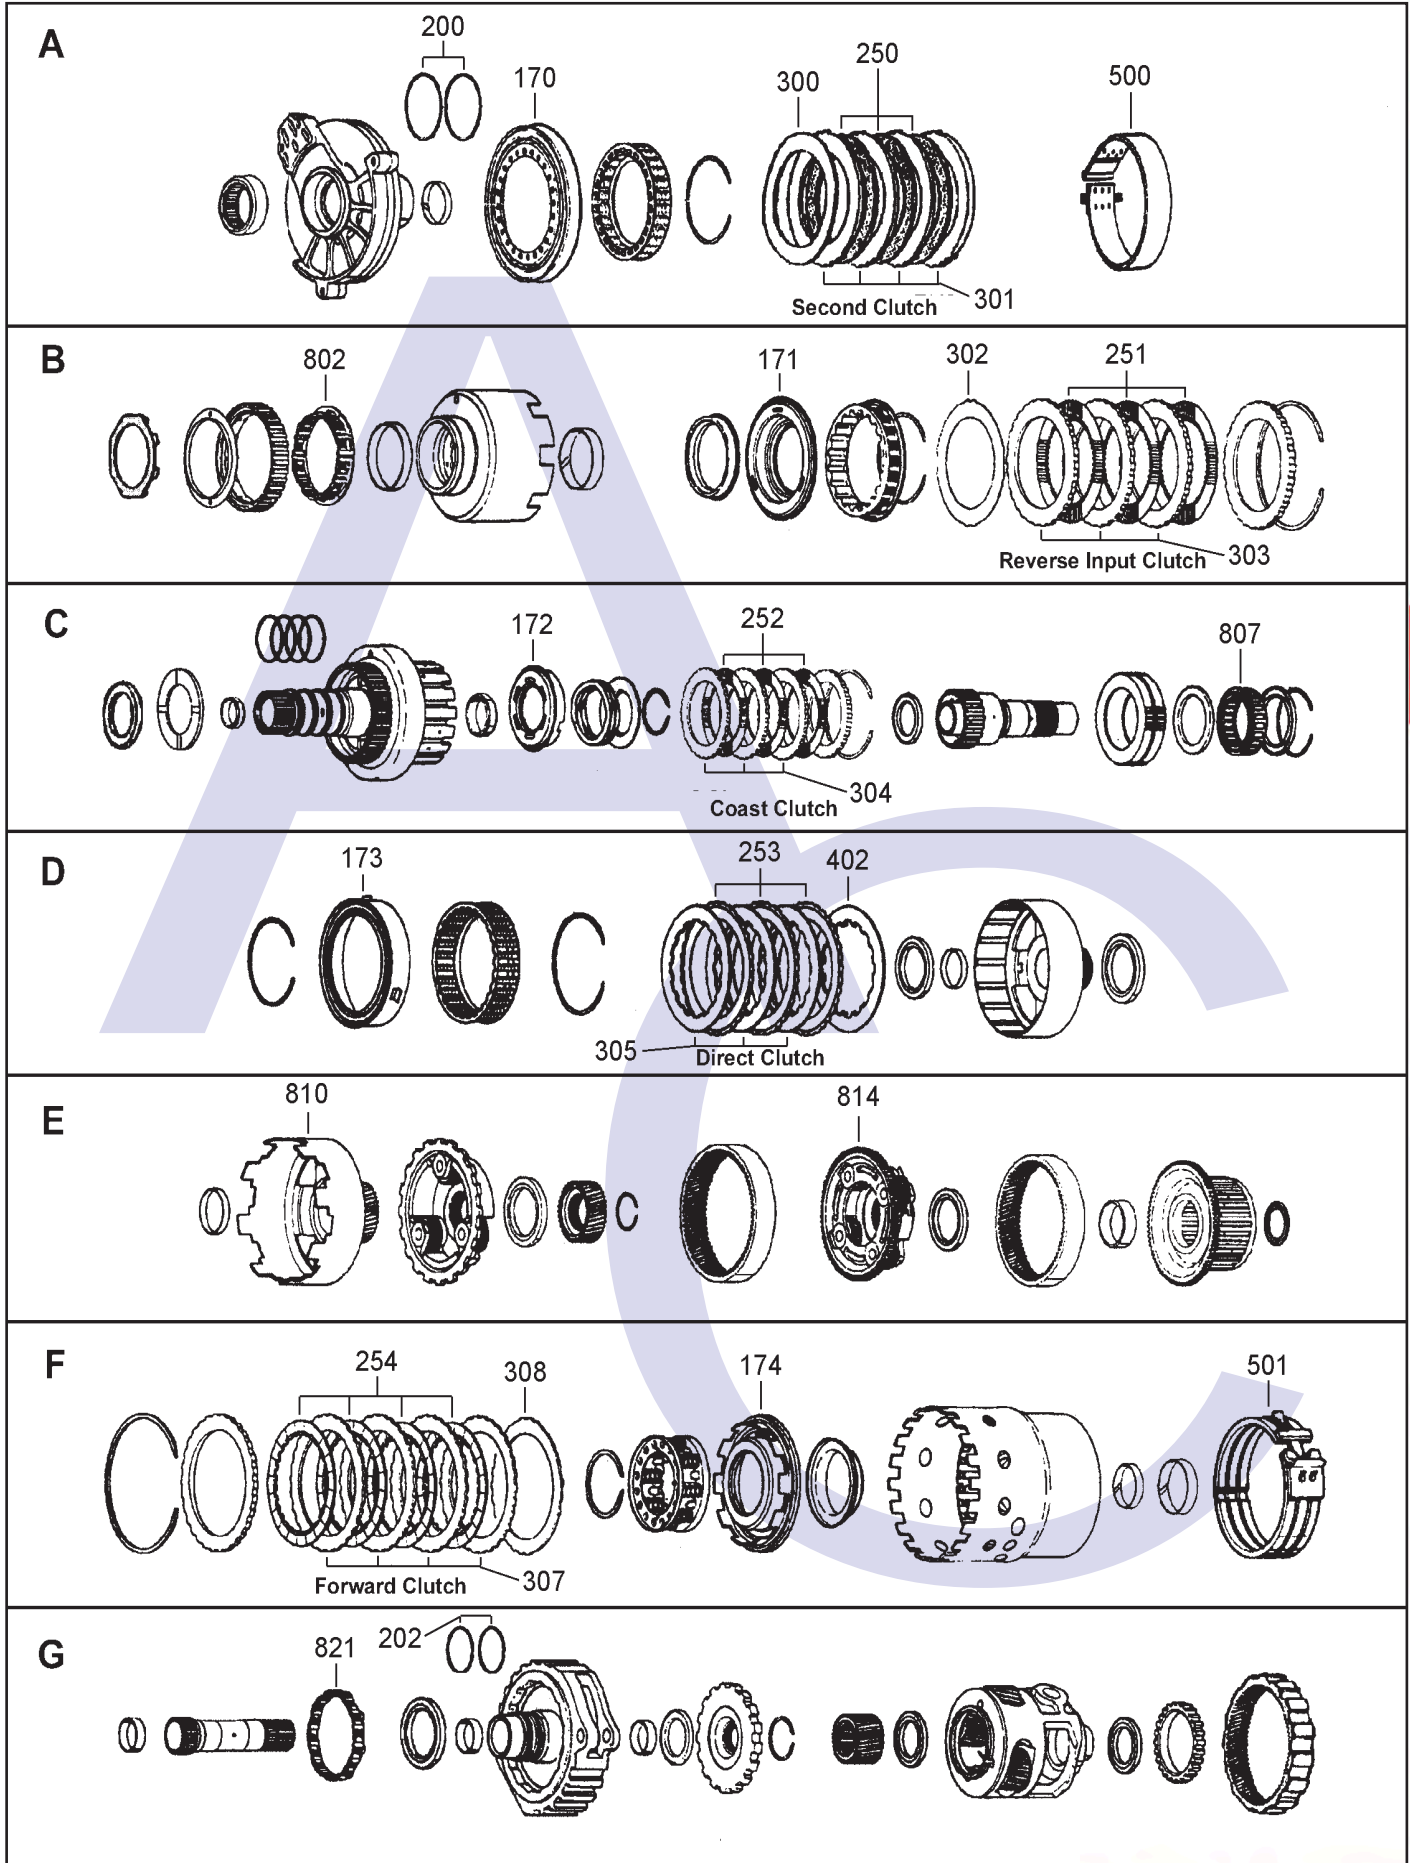

4T40E, 4T45E

4 SPEED FWD (Full Electronic Control)

AUTOMATIC CHOICE

THE AUTOMATIC TRANSMISSION PARTS WAREHOUSE