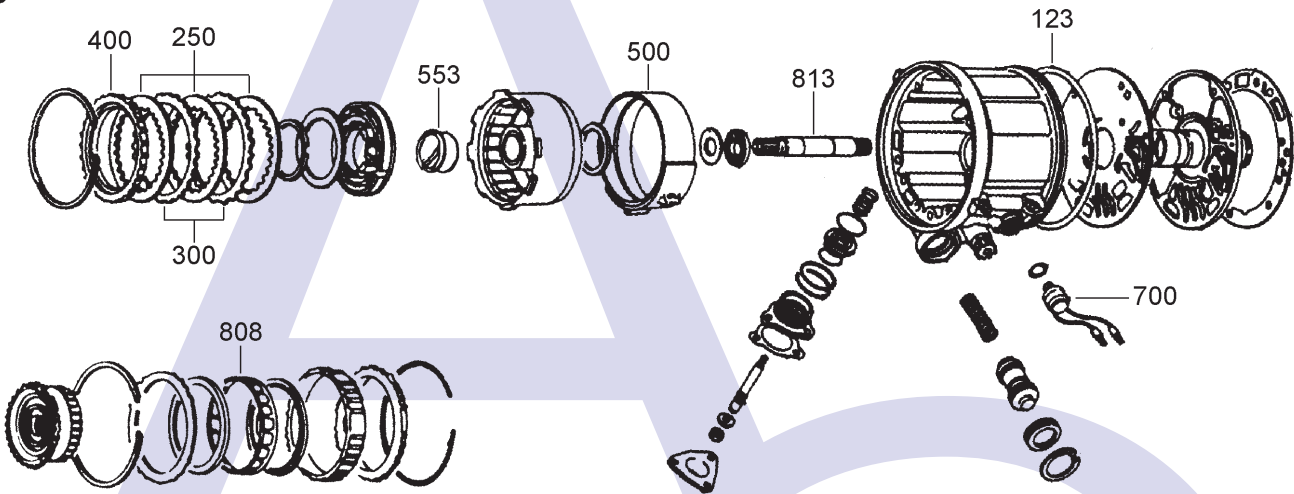

NISSAN, MAZDA JATCO 3N71B, 4N71B, N4A-EL 3 & 4 SPEED RWD (Electronic & Hydraulic Control)

AUTOMATIC CHOICE

THE AUTOMATIC TRANSMISSION PARTS WAREHOUSE

A

PUMP AND OVERDRIVE PLANET

B

Overdrive)WC Assy

OVERDRIVE CLUTCH AND CASE

C

DIRECT AND FORWARD CLUTCHES

D

PLANET SETS

NISSAN, MAZDA JATCO 3N71B, 4N71B, N4A-EL 3 & 4 SPEED RWD (Electronic & Hydraulic Control)

AUTOMATIC CHOICE

THE AUTOMATIC TRANSMISSION PARTS WAREHOUSE

E

LOW REVERSE BRAKE

F

GOVERNOR AND OUTPUT SHAFT

G

CASE AND PAN

NISSAN, MAZDA JATCO 3N71B, 4N71B, N4A-EL 3 & 4 SPEED RWD (Electronic & Hydraulic Control)

AUTOMATIC CHOICE

THE AUTOMATIC TRANSMISSION PARTS WAREHOUSE