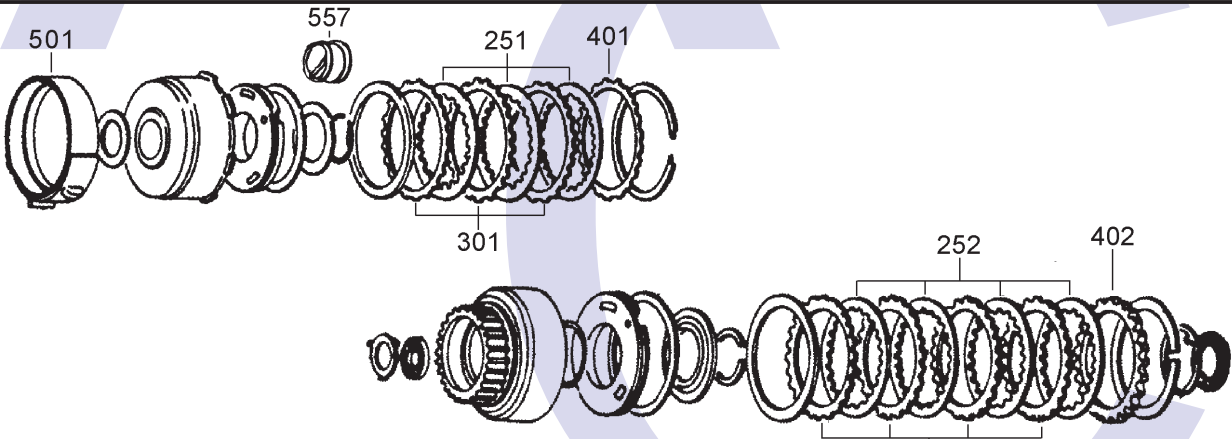

DIRECT AND FORWARD CLUTCHES