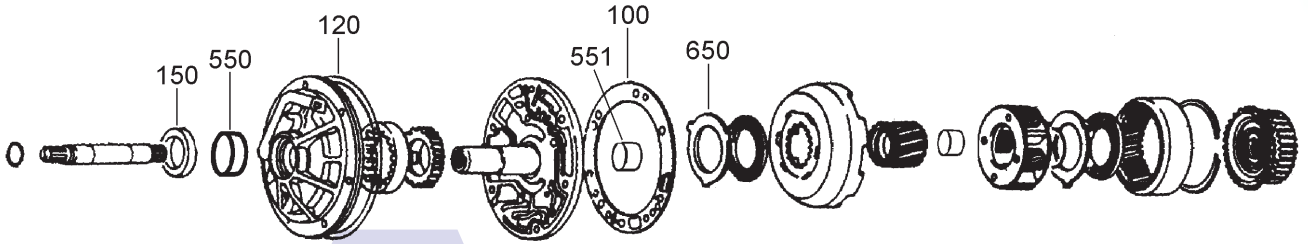

NISSAN, MAZDA JATCO 3N71B, 4N71B, N4A-EL 3 & 4 SPEED RWD (Electronic & Hydraulic Control)

AUTOMATIC CHOICE

THE AUTOMATIC TRANSMISSION PARTS WAREHOUSE

A

PUMP AND OVERDRIVE PLANET

B

Overdrive)WC Assy

OVERDRIVE CLUTCH AND CASE