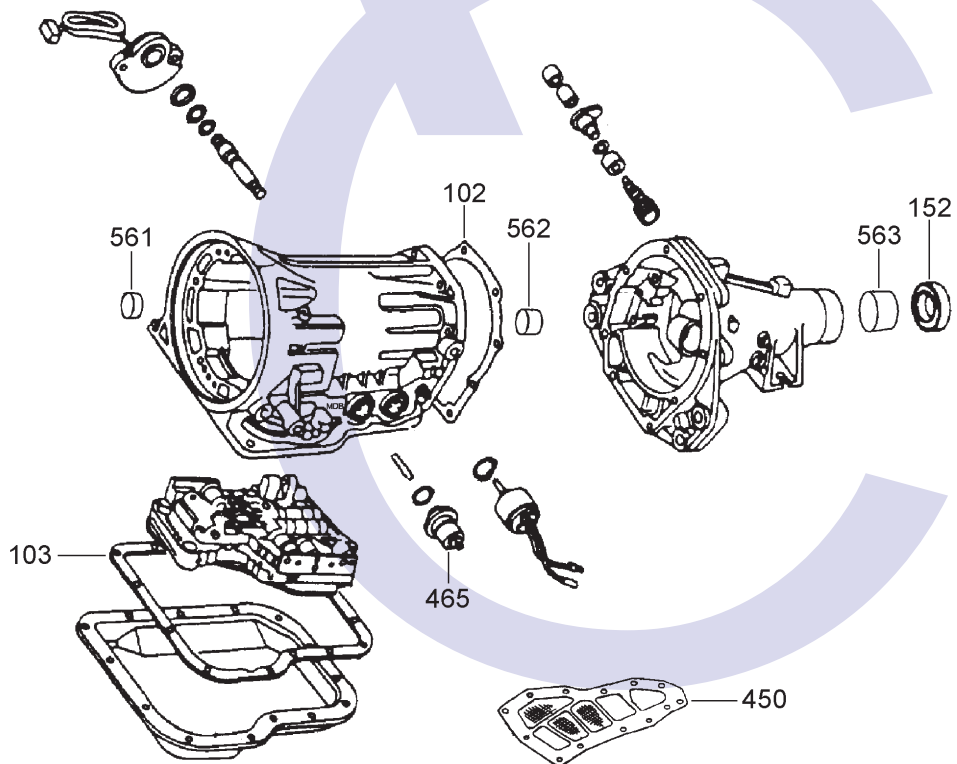

LOW REVERSE BRAKE

F

GOVERNOR AND OUTPUT SHAFT

G

CASE AND PAN

NISSAN, MAZDA JATCO 3N71B, 4N71B, N4A-EL 3 & 4 SPEED RWD (Electronic & Hydraulic Control)

AUTOMATIC CHOICE

THE AUTOMATIC TRANSMISSION PARTS WAREHOUSE

ILL NO.	DESCRIPTION	YEARS	QTY	PART NO
FRICTION PLATES Cont...				
251C	Direct All (116mm OD x 1.50mm x 44T)...	71-ON	3-5	L3N.FRP01
252C	Forward All (116mm OD x 1.50mm x 44T)...	71-ON	3-5	L3N.FRP01
253E	Low & Reverse All (131mm OD x 2.00mm x 51T) ..	71-ON	4-7	L3N.FRP02
STEEL PLATES				
Kit	Steel Plate (Alto) (3N71B, L3N71B) (Internal Servo Jatco Only)	71-87	1	L3N.STK51
Kit	Steel Plate (Alto) (3N71B, L3N71B) (Jatco & Ford)	71-87	1	L3N.STK52
Kit	Steel Plate (Alto) (L4N71B, E4N71B)	83-85	1	L4N.STK51
Kit	Steel Plate (Alto) (L4N71B, E4N71B)	1986	1	L4N.STK52
Kit	Steel Plate (Alto) (L4N71B, E4N71B)	87-93	1	L4N.STK53
Kit	Steel Plate (Alto) (N4A-EL, N4A-HL, NC4A-EL) (929, RX7).....	86-92	1	N4AEL.STK51
Kit	Steel Plate (Alto) (N4A-EL, N4A-HL, NC4A-EL) (MIATA, MPV, B2600)	89-97	1	N4AEL.STK52
300B	Overdrive 4N71B (92mm ID x 2.00mm x 28T)	82-ON	2-3	L3N.STP01
300B	Overdrive 4N71B (91mm ID x 1.50mm x 28T)	82-ON	2-3	F3A.STP01
300B	Overdrive N4AEL (92mm ID x 2.50mm x 28T)	82-ON	3	L4N.STP01
301C	Direct Flat All (92mm ID x 2.00mm x 28T)	71-ON	6	L3N.STP01
302C	Forward Flat All (92mm ID x 2.00mm x 28T)	71-ON	5	L3N.STP01
302C	Forward Flat All (91mm ID x 1.50mm x 28T)	71-ON	5	F3A.STP01
303E	Low & Reverse Flat All (106mm ID x 1.90mm x 13T)	71-ON	4-7	L3N.STP02
PRESSURE PLATES				
400B	Pressure Plate Overdrive (6.35mm Thick)	82-ON	1	L4N.PP01
401C	Pressure Plate Direct (6.35mm Thick)	71-ON	1	L4N.PP01
402C	Pressure Plate Forward (6.35mm Thick)	71-ON	1	L4N.PP01
SPRINGS & CIRCLIPS				
FILTERS				
Kit	Filter Kit L4N71B.....	82-ON	1	L4N.FILKIT01
450G	Filter 3 Speed	71-ON	1	L3N.FIL01
450G	Filter 4 Speed (Except N4A)	82-ON	1	L4N.FIL01
451F	Governor Filter	82-ON	1	L4N.FIL02